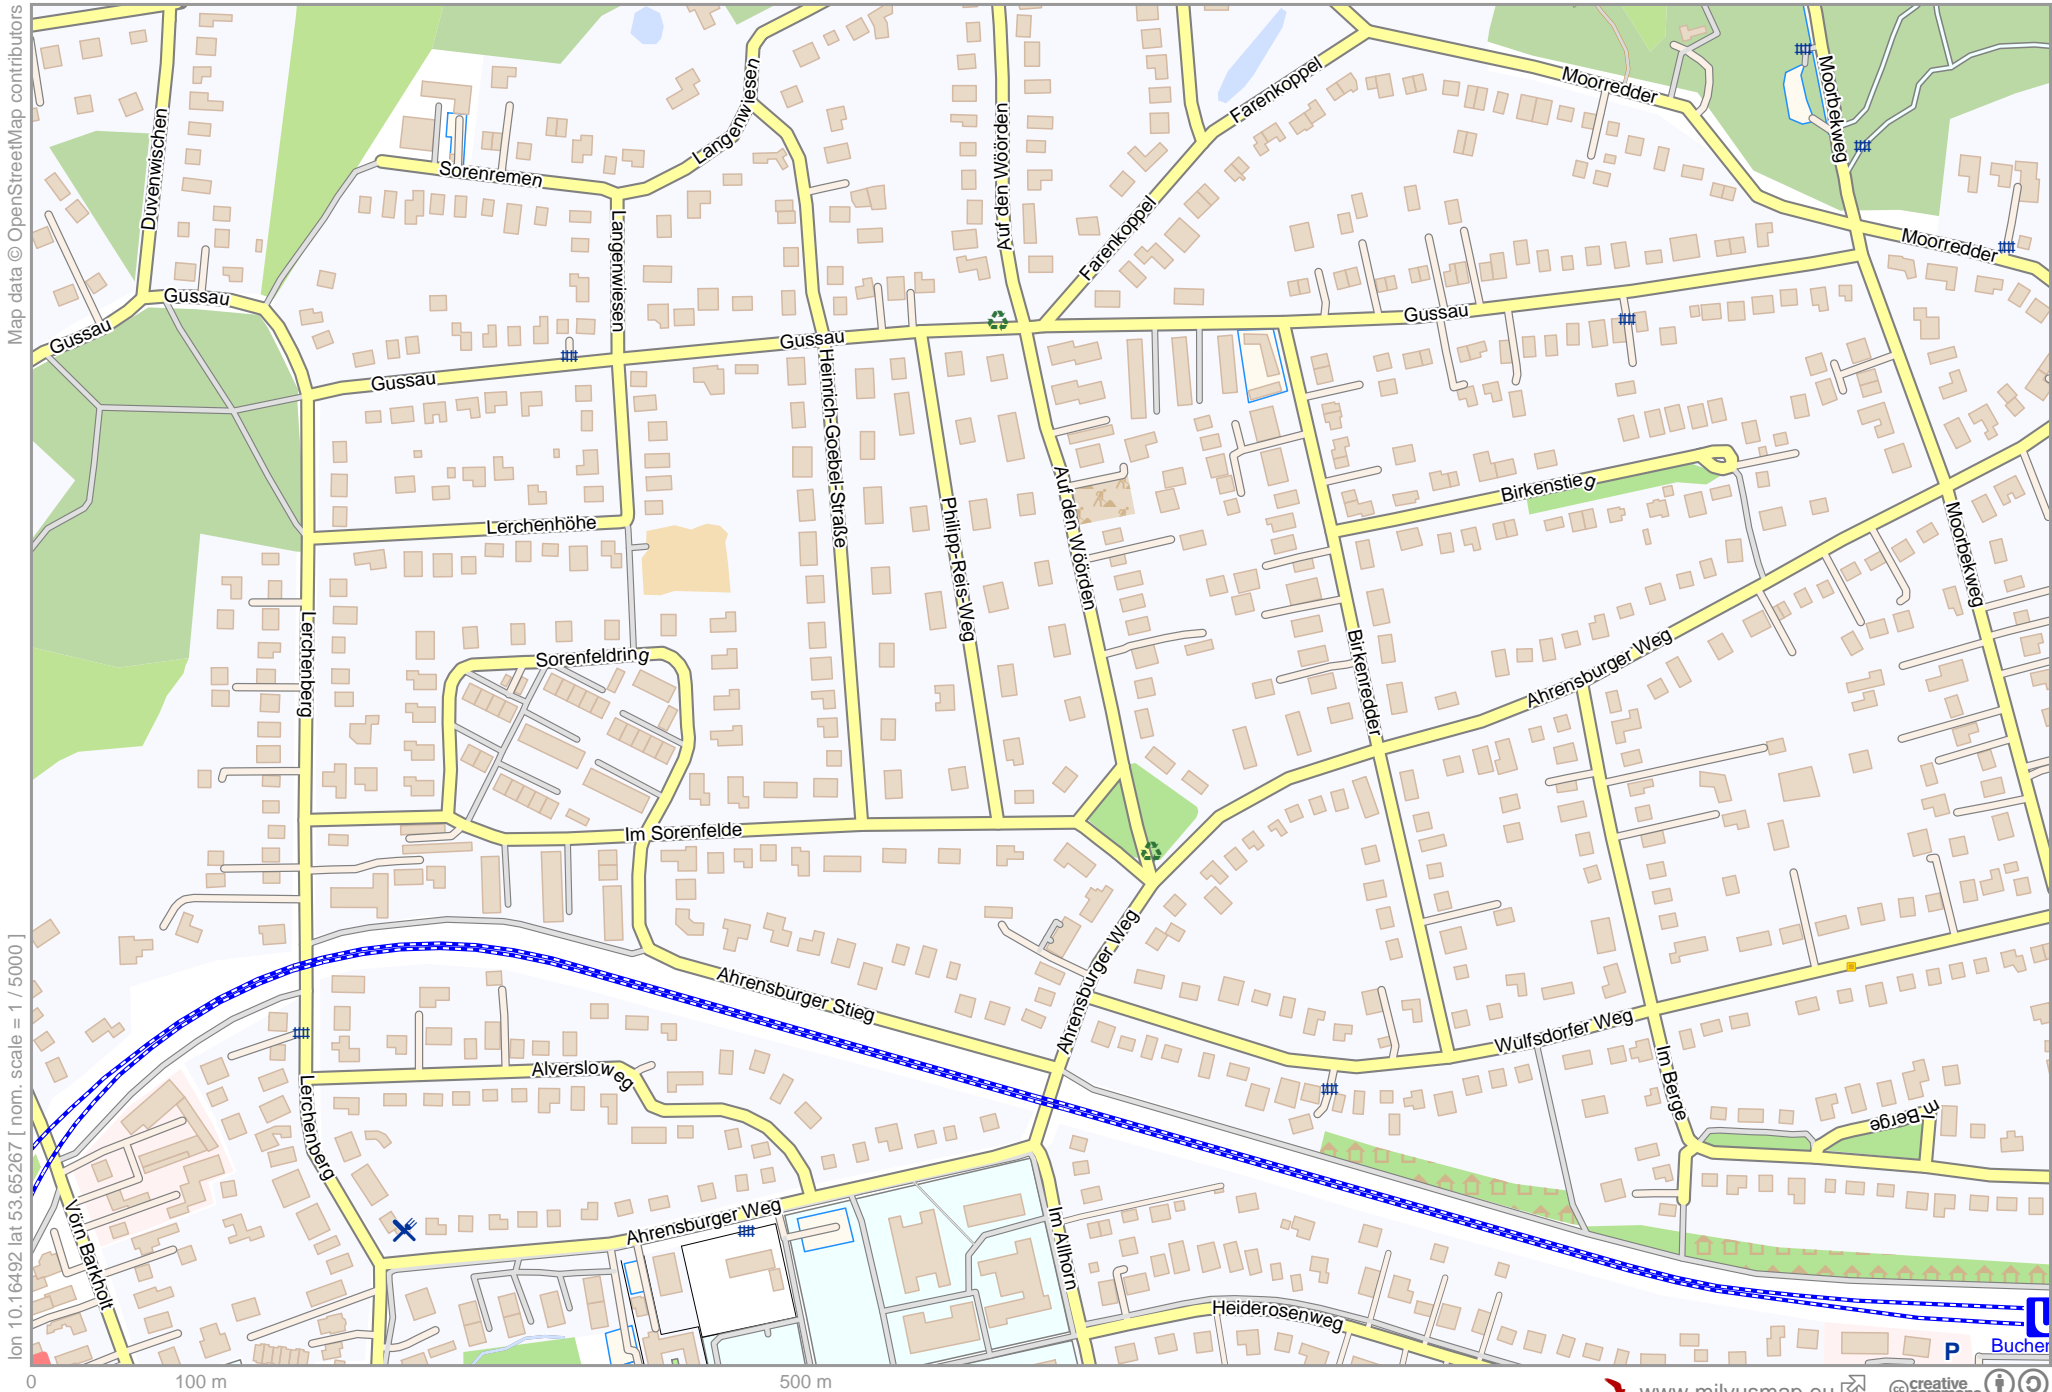

Hamburg Volksdorf map

Map data © OpenStreetMap contributors

lon 10.16492 lat 53.65267 [nom. scale = 1 / 5000]

lon 10.18511 lat 53.66075

pdfmap_20220324_211200_Hamburg_Volksdorf_map_10.1750_53.6567_066.pdf