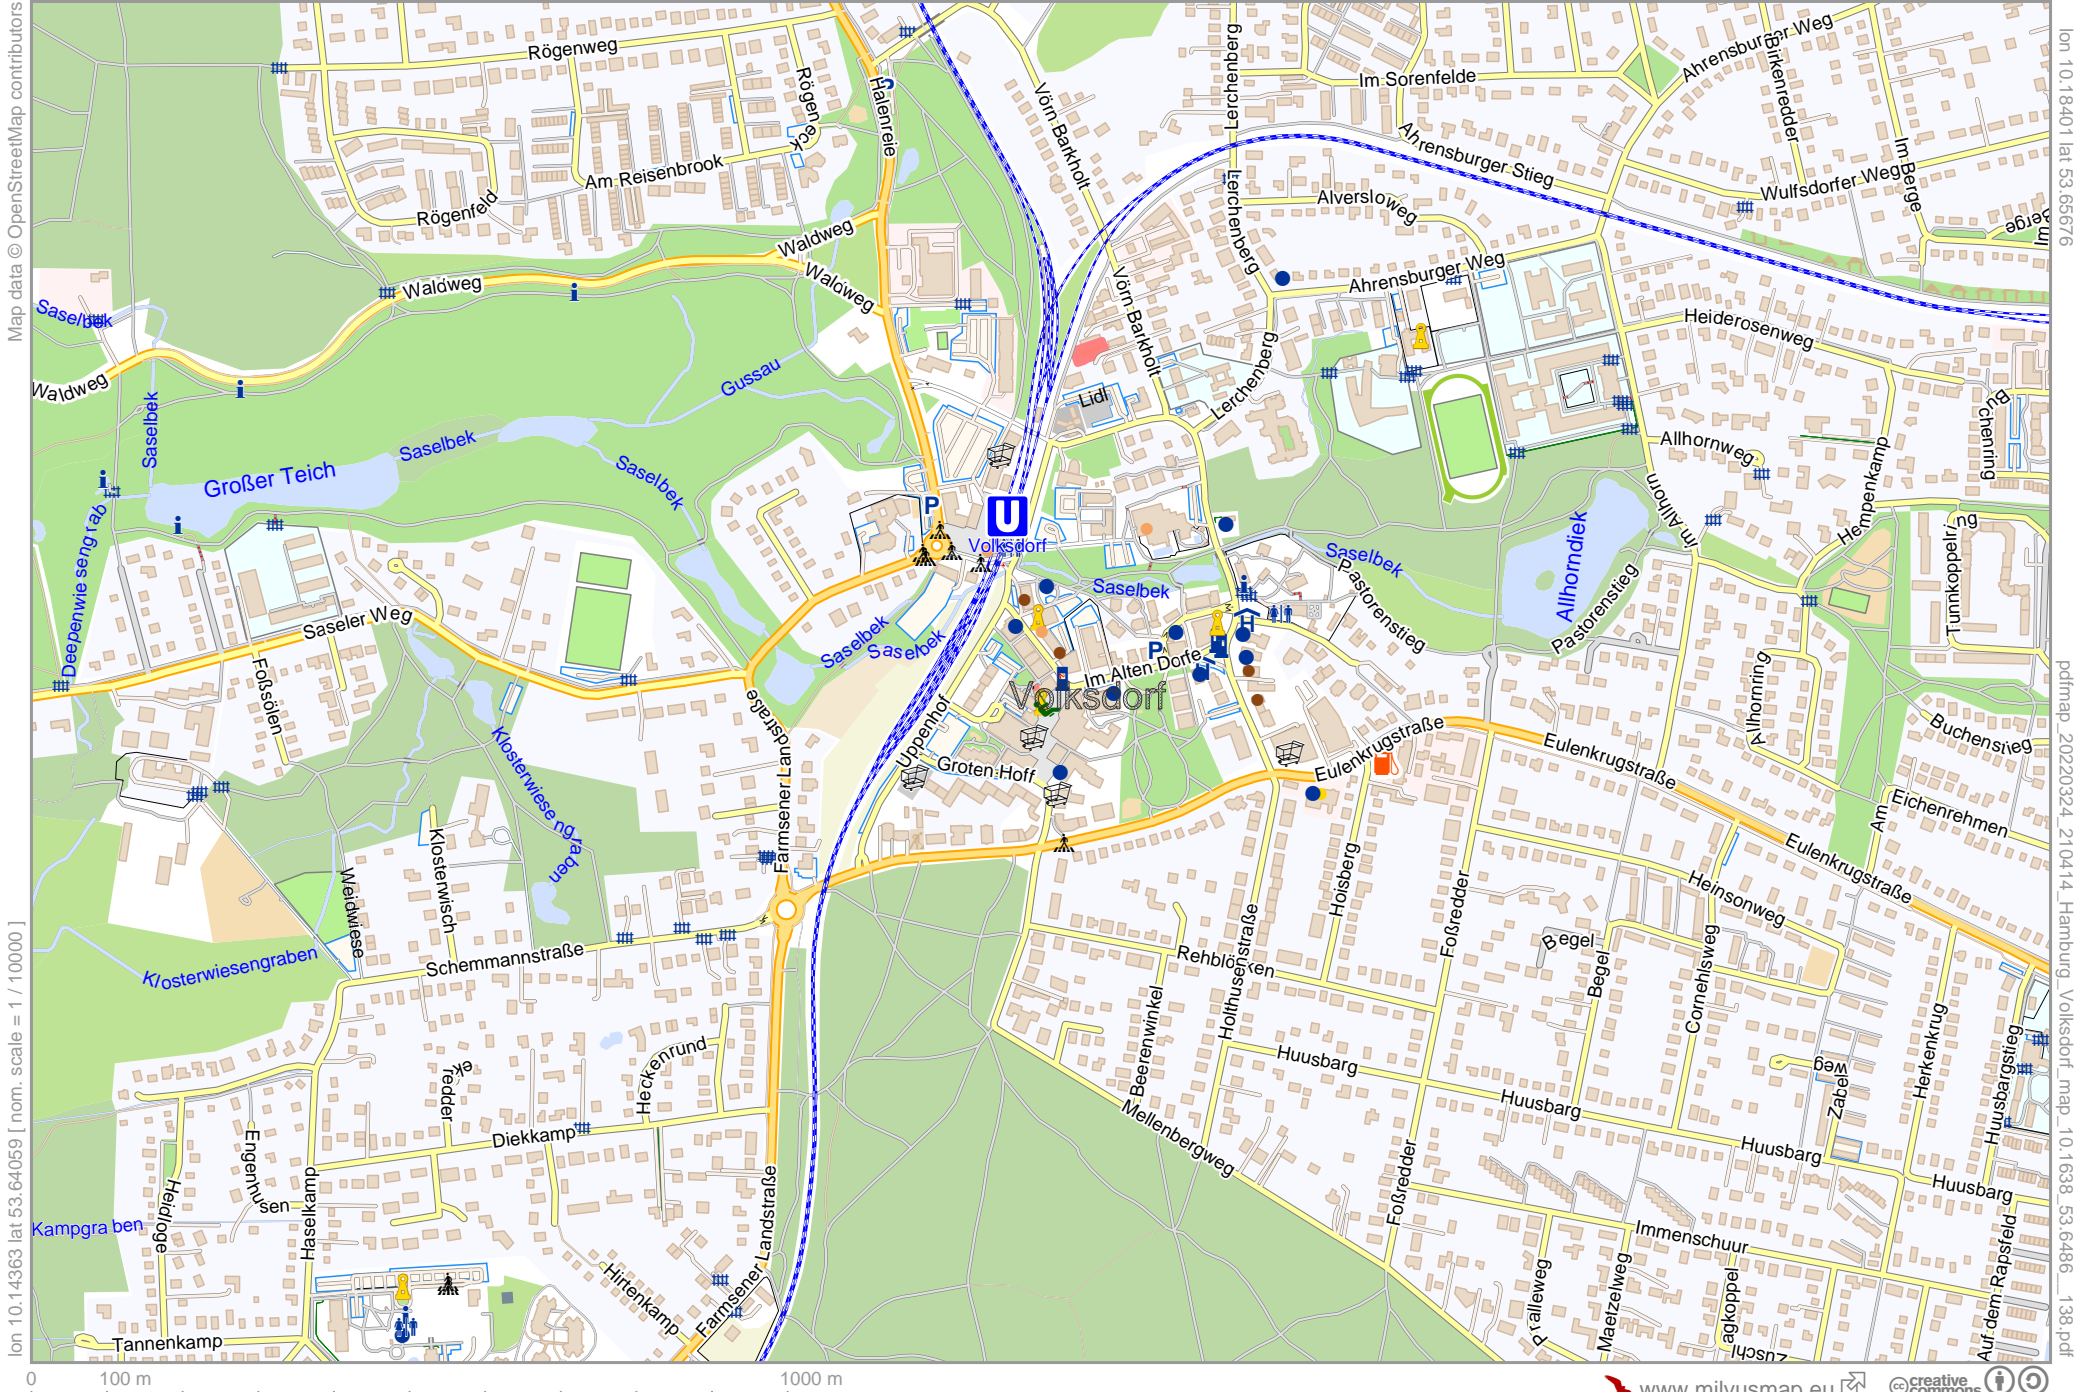

# Hamburg Volksdorf map

Map data © OpenStreetMap contributors

lon 10.14363 lat 53.64059 [ nom. scale = 1 / 10000 ]

lon 10.14363 lat 53.64059

pdfmap\_20220324\_210414\_Hamburg\_Volksdorf\_map\_10.14363\_53.64059\_138.pdf

0 100 m 1000 m