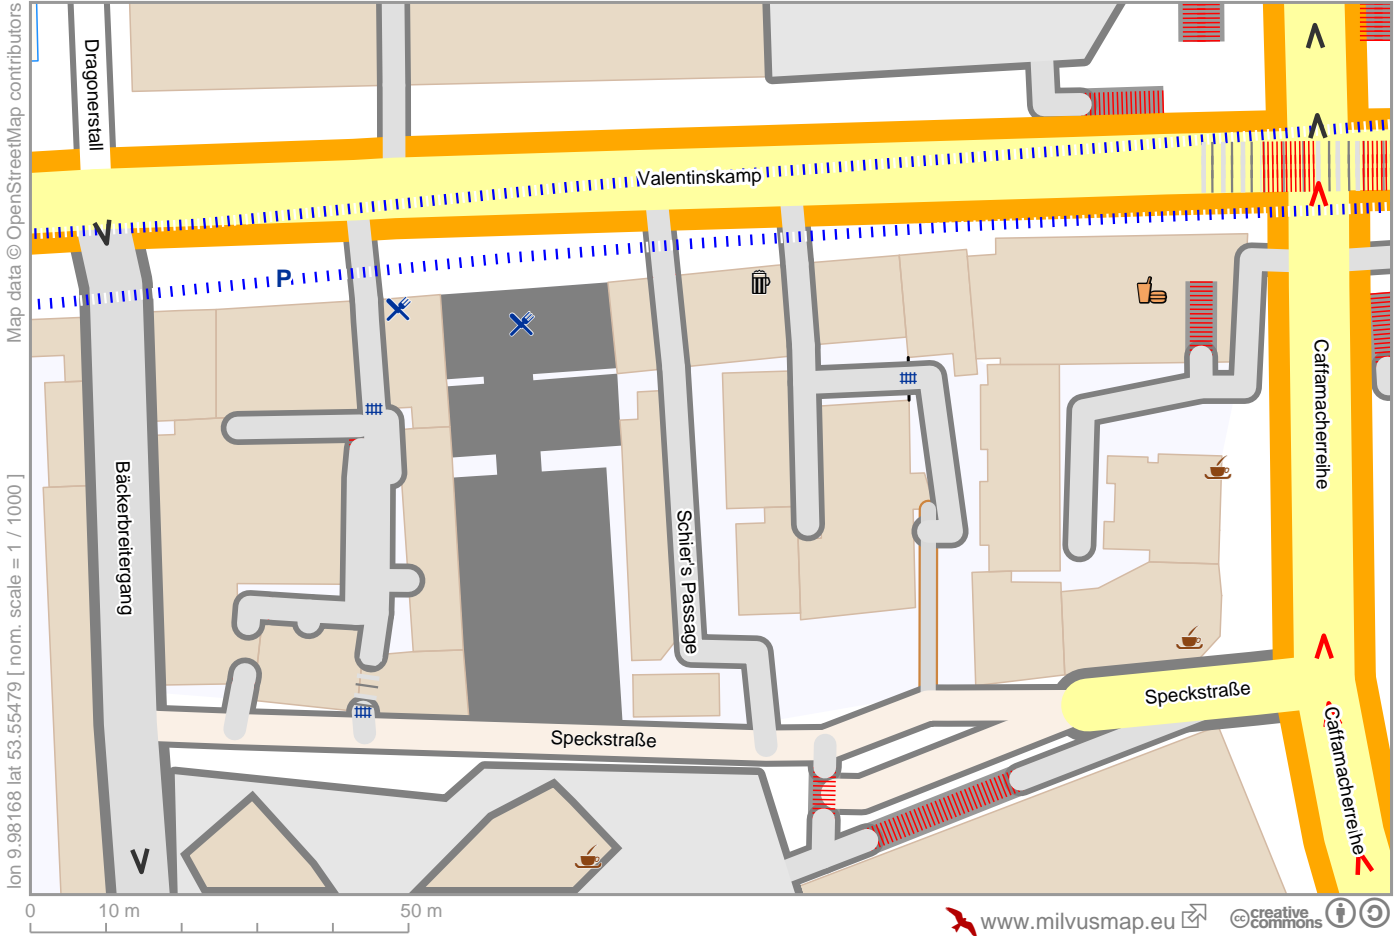

GÜgeviertel

Map data © OpenStreetMap contributors

[lon 9.98168 lat 53.55479] [nom. scale = 1 / 1000]

lon 9.98440 lat 53.55585

pdfmap_20220324_130818_GÜgeviertel_9.98303_53.5553_112.pdf