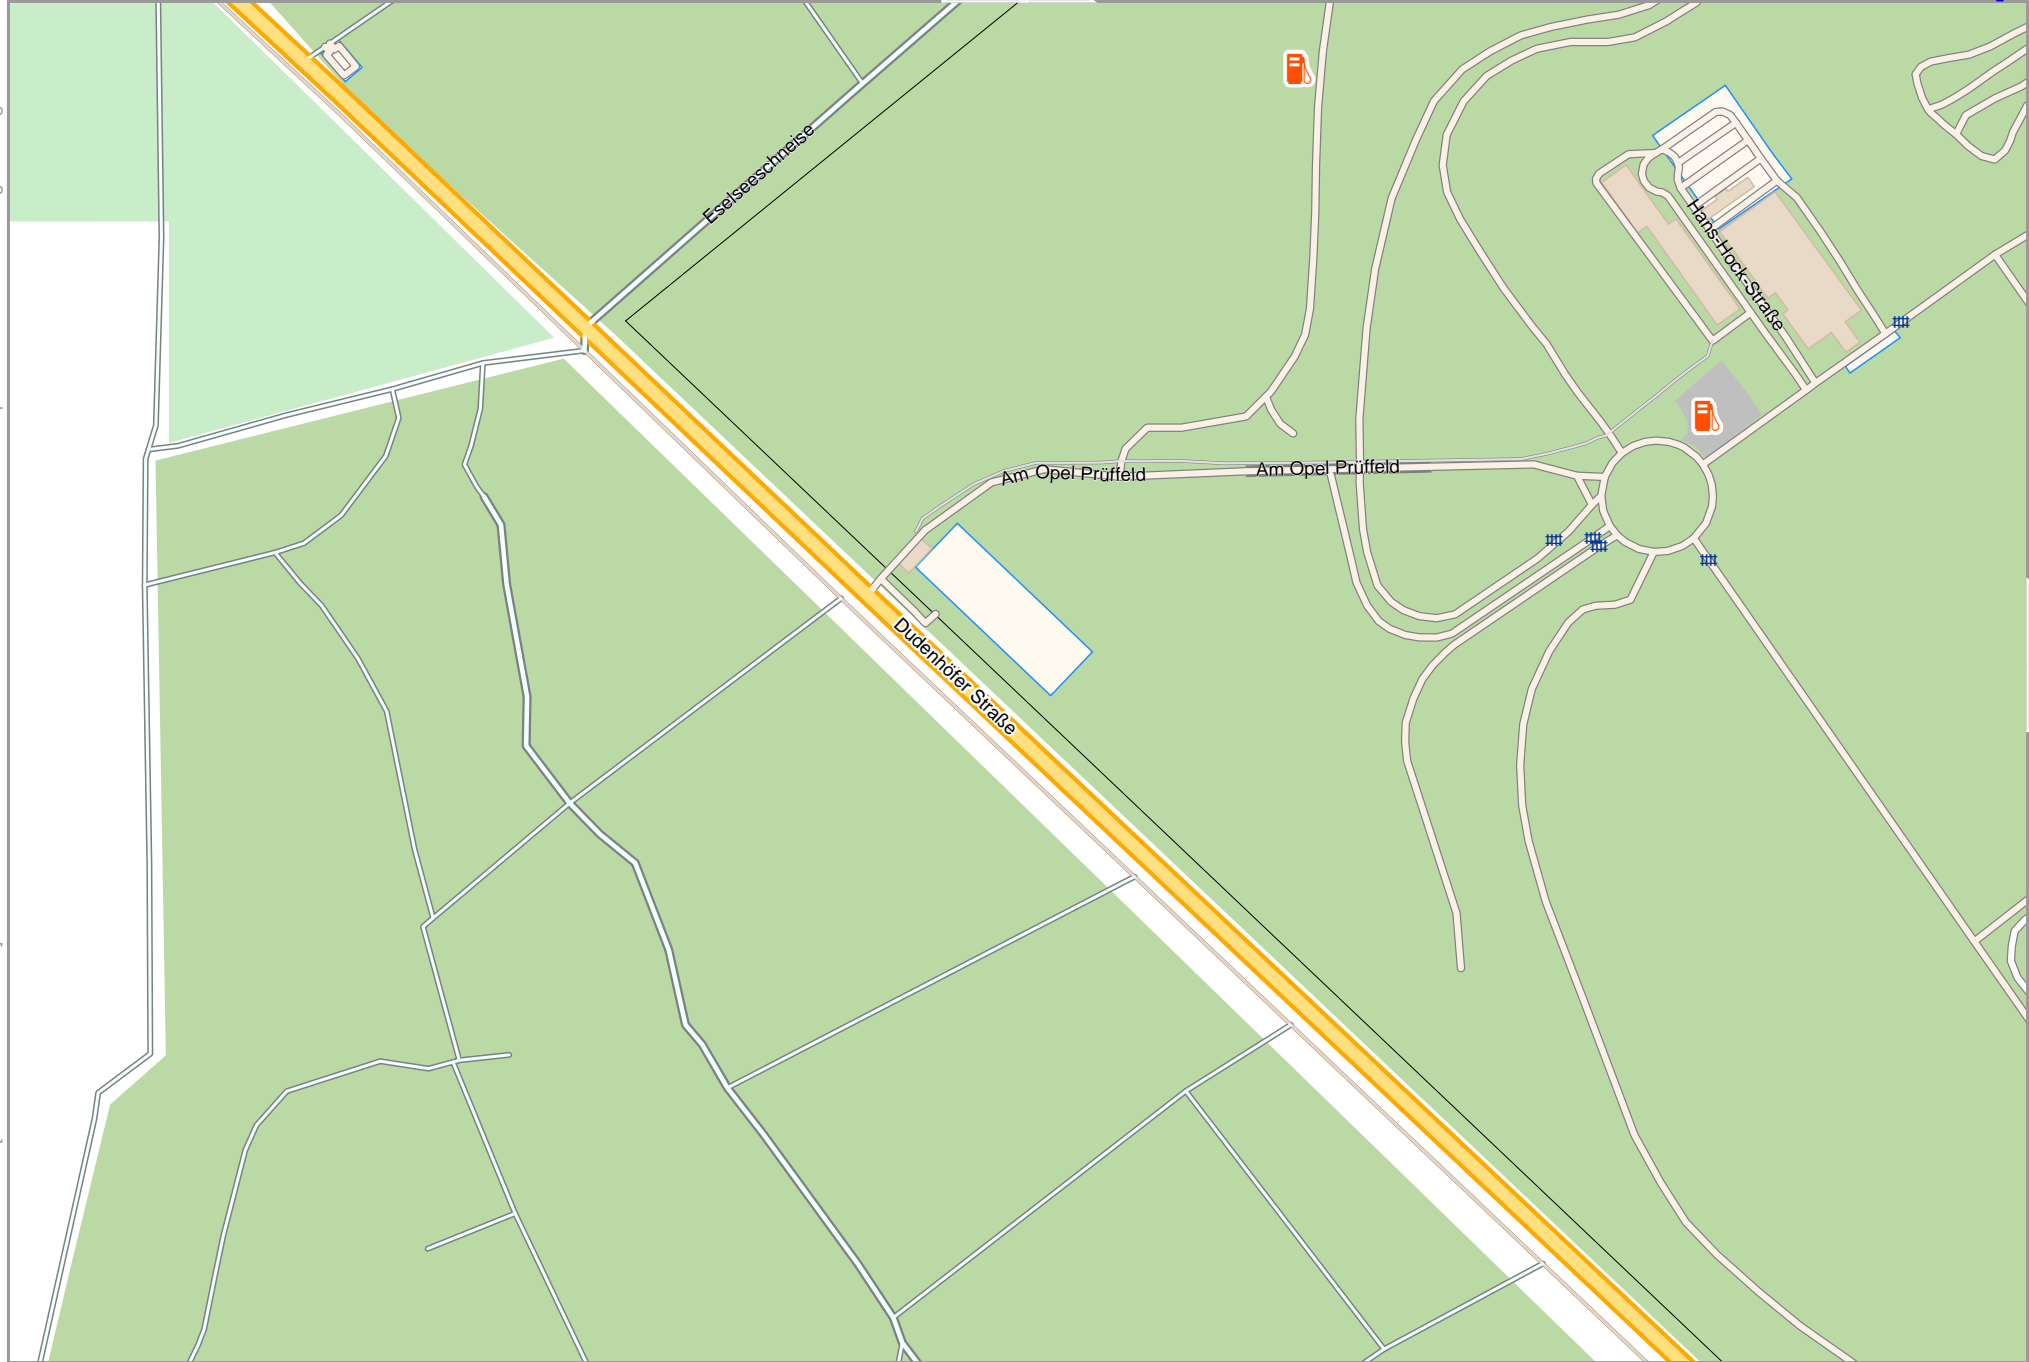

lon 8.93816 lat 49.99592 [nom. scale = 1 / 5000]

lon 8.95678 lat 50.00402

pdfmap_20220323_124742_OK22_8.92885_49.9999_851.pdf

0 100 m 500 m

Map data © OpenStreetMap contributors

lon 8.93816 lat 49.99592

pdfmap_20220323_124742_OK22_8.92885_49.9999_851.pdf