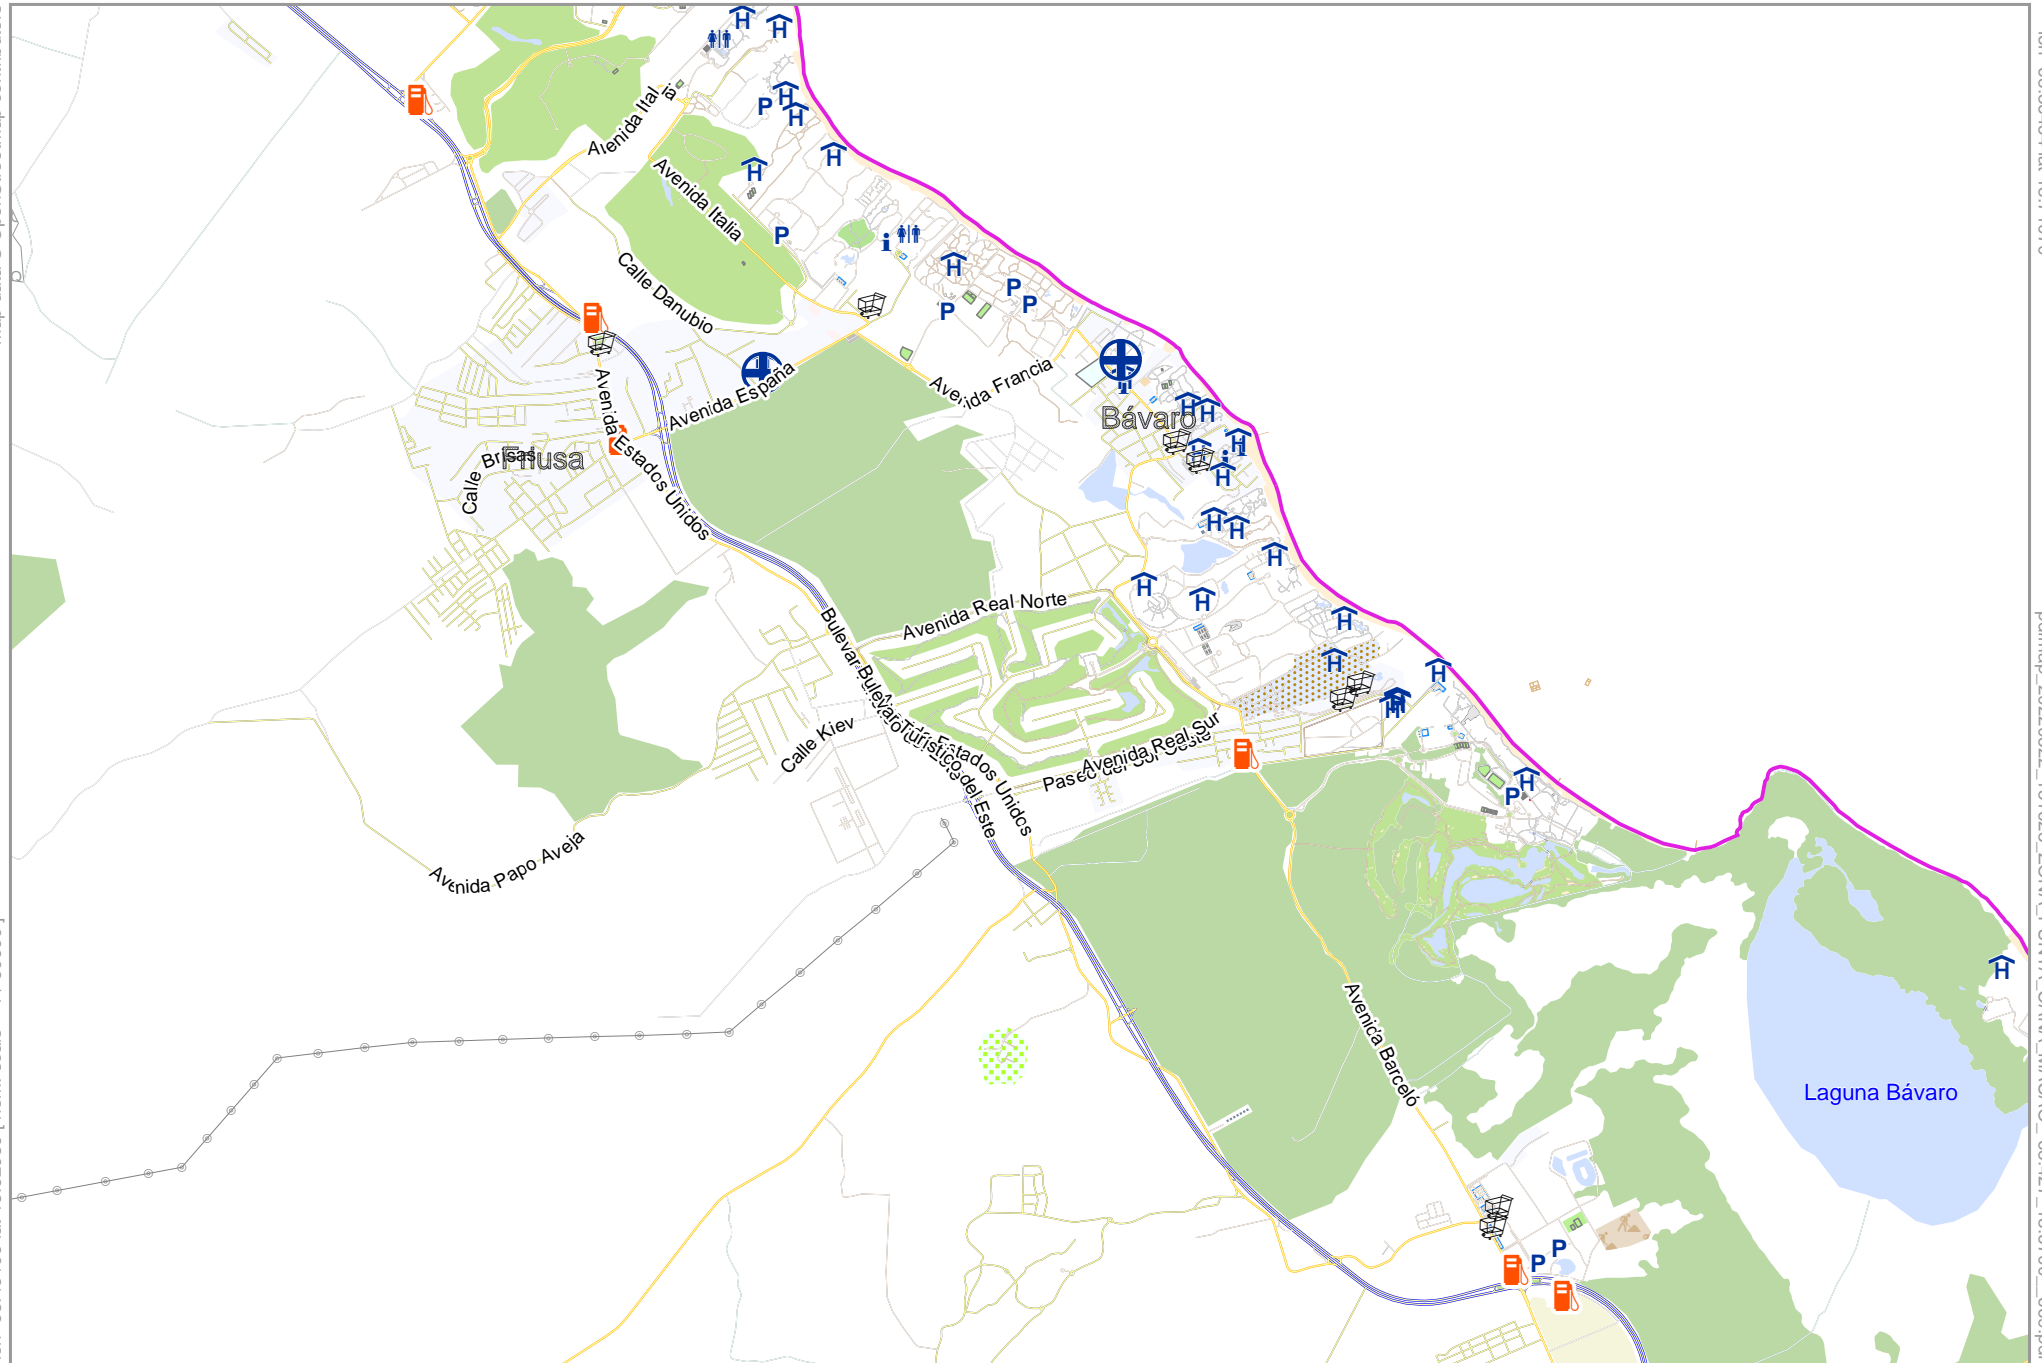

# ZONA PUNTA CANA-MACAO

Map data © OpenStreetMap contributors

lon -68.49109 lat 18.62939 [nom. scale = 1 / 50000]

lon -68.36454 lat 18.71070

pdfmap\_20220322\_151623\_ZONA\_PUNTA\_CANA\_MACAO\_-68.427\_18.6700\_669.pdf

0 1000 m 5000 m