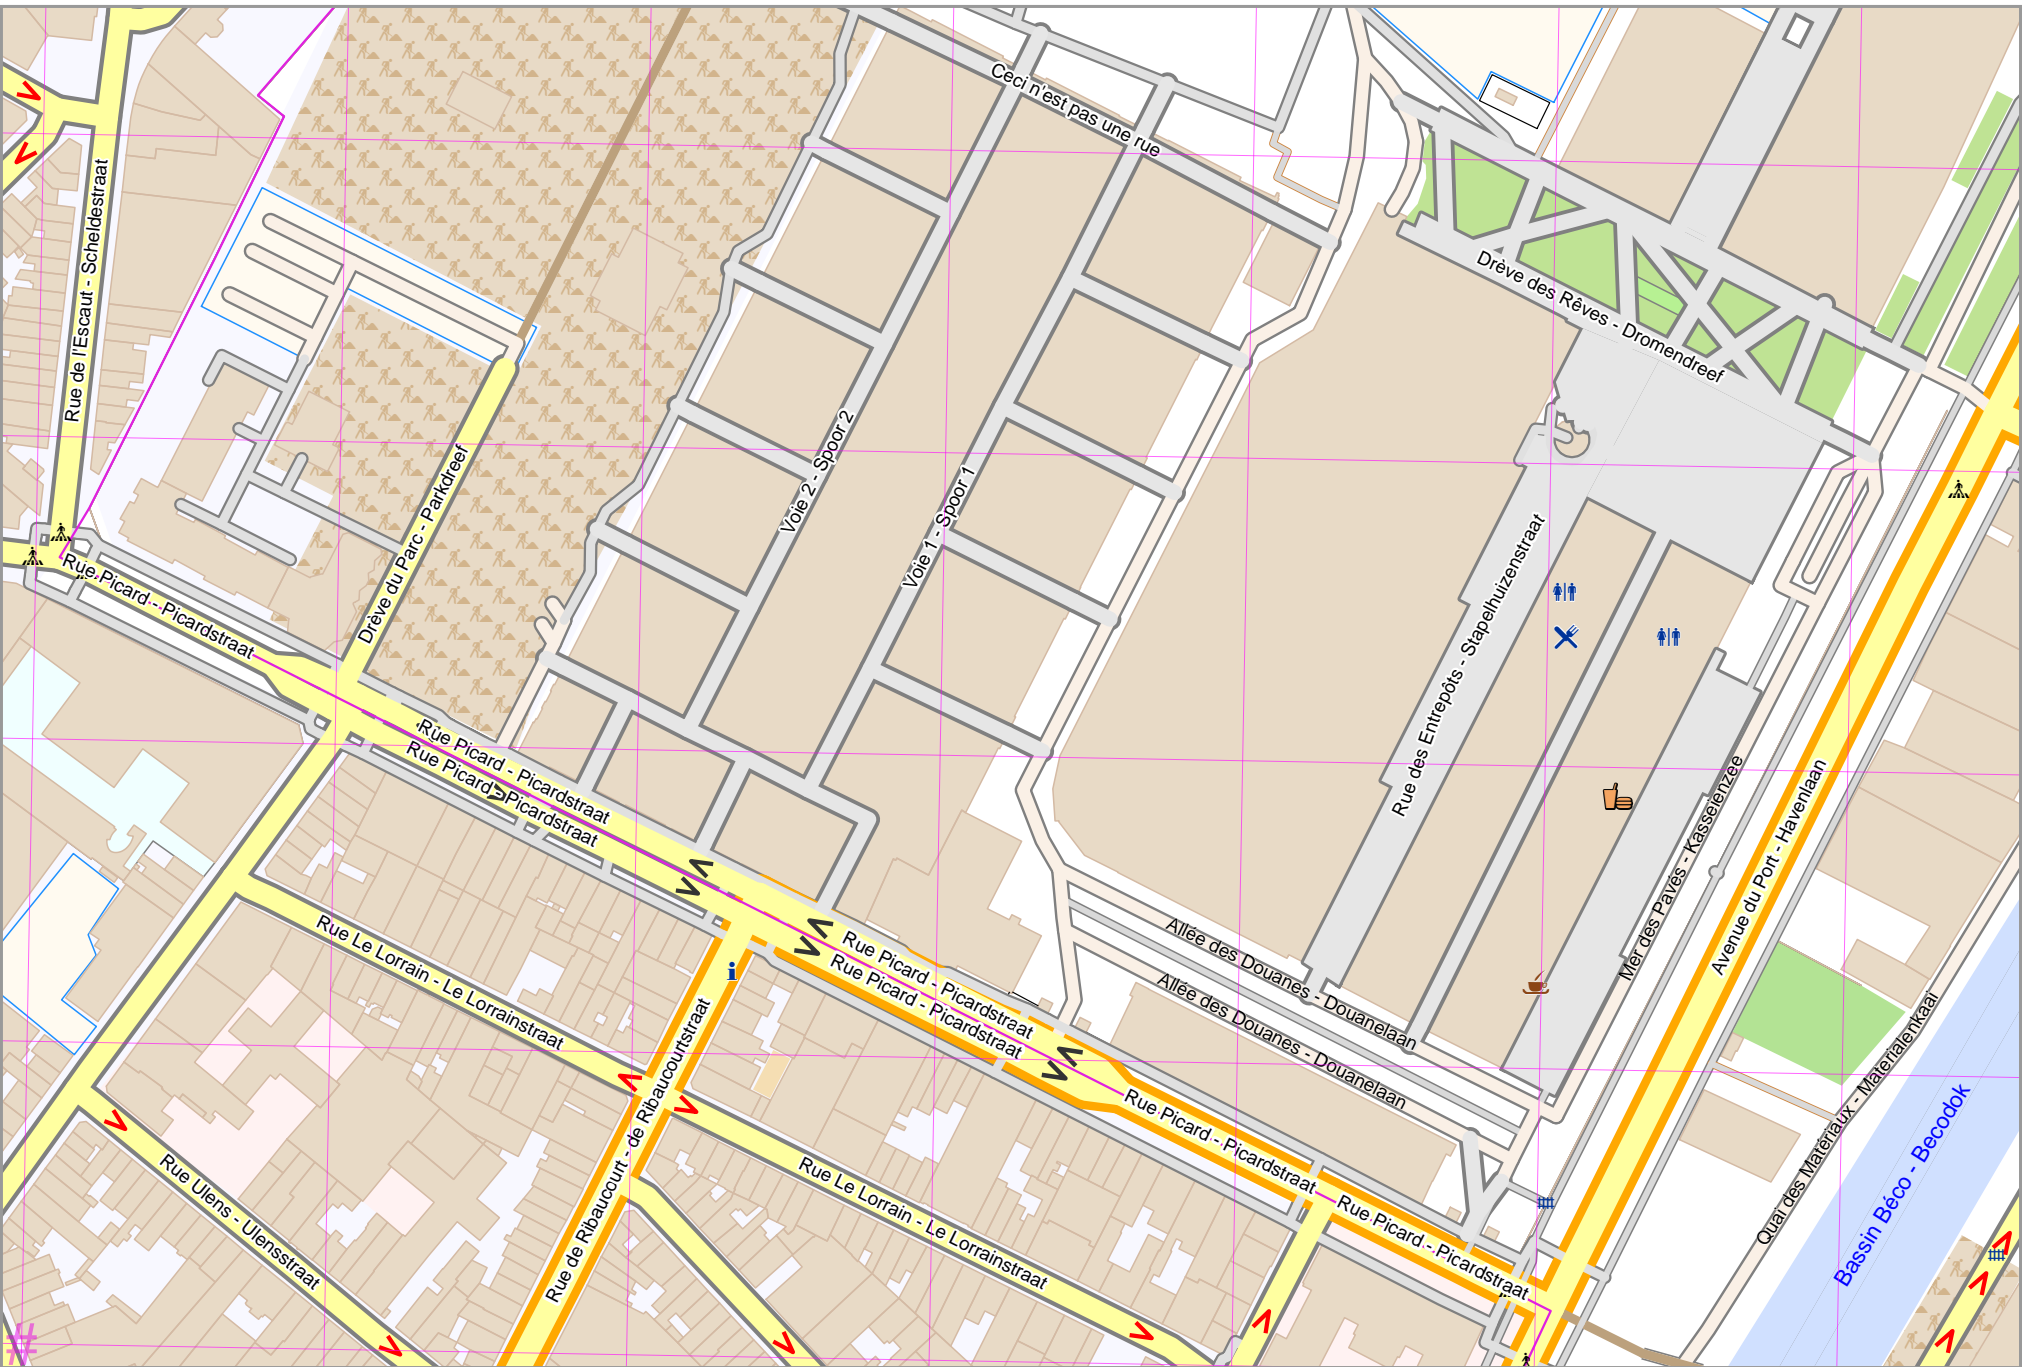

Map data © OpenStreetMap contributors

lon 4.35076 lat 50.86655

lon 4.34128 lat 50.86250 [ nom. scale = 1 / 25000 ]

pdfmap\_20220322\_145505\_tour\_taxis\_map\_kade\_4.34602\_50.8645\_998.pdf

# UTM: 31 U easting 594.40 km northing 5635.40 km  
UTM-Grid-width = 100m