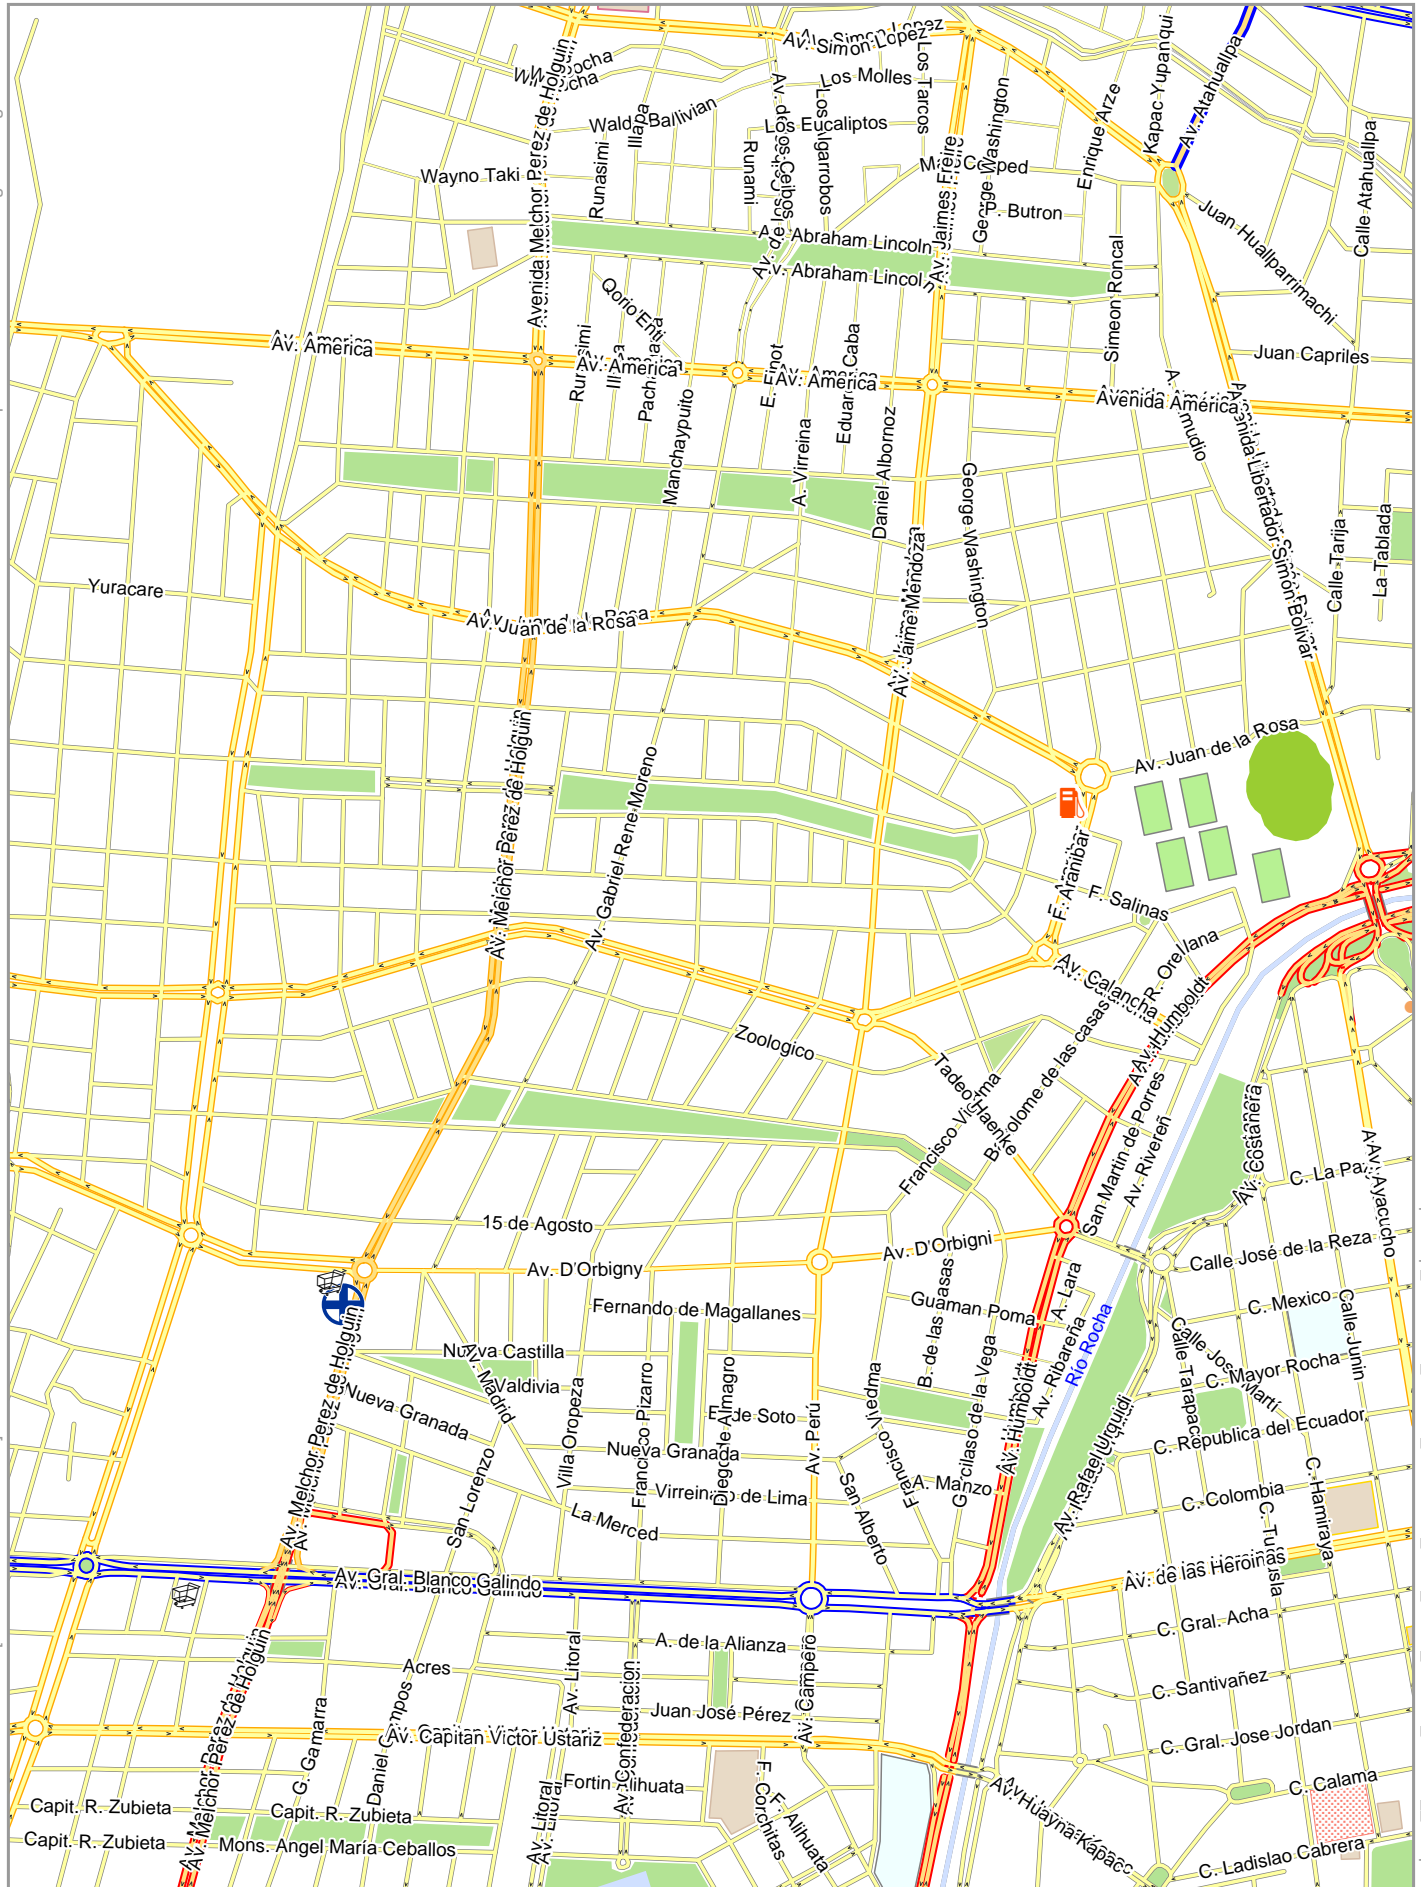

Gimnasios Zona Sarco

lon -66.159501 lat -17.36534

Map data CC BY SA 2 f osm.org osm.org contributors

lon -66.18574 lat -17.39914 [nom. scale = 1 / 15000]

pdfmap_20220318_185104_Gimnasios_Zona_Sarco_-66.172_-17.382_1.33.pdf