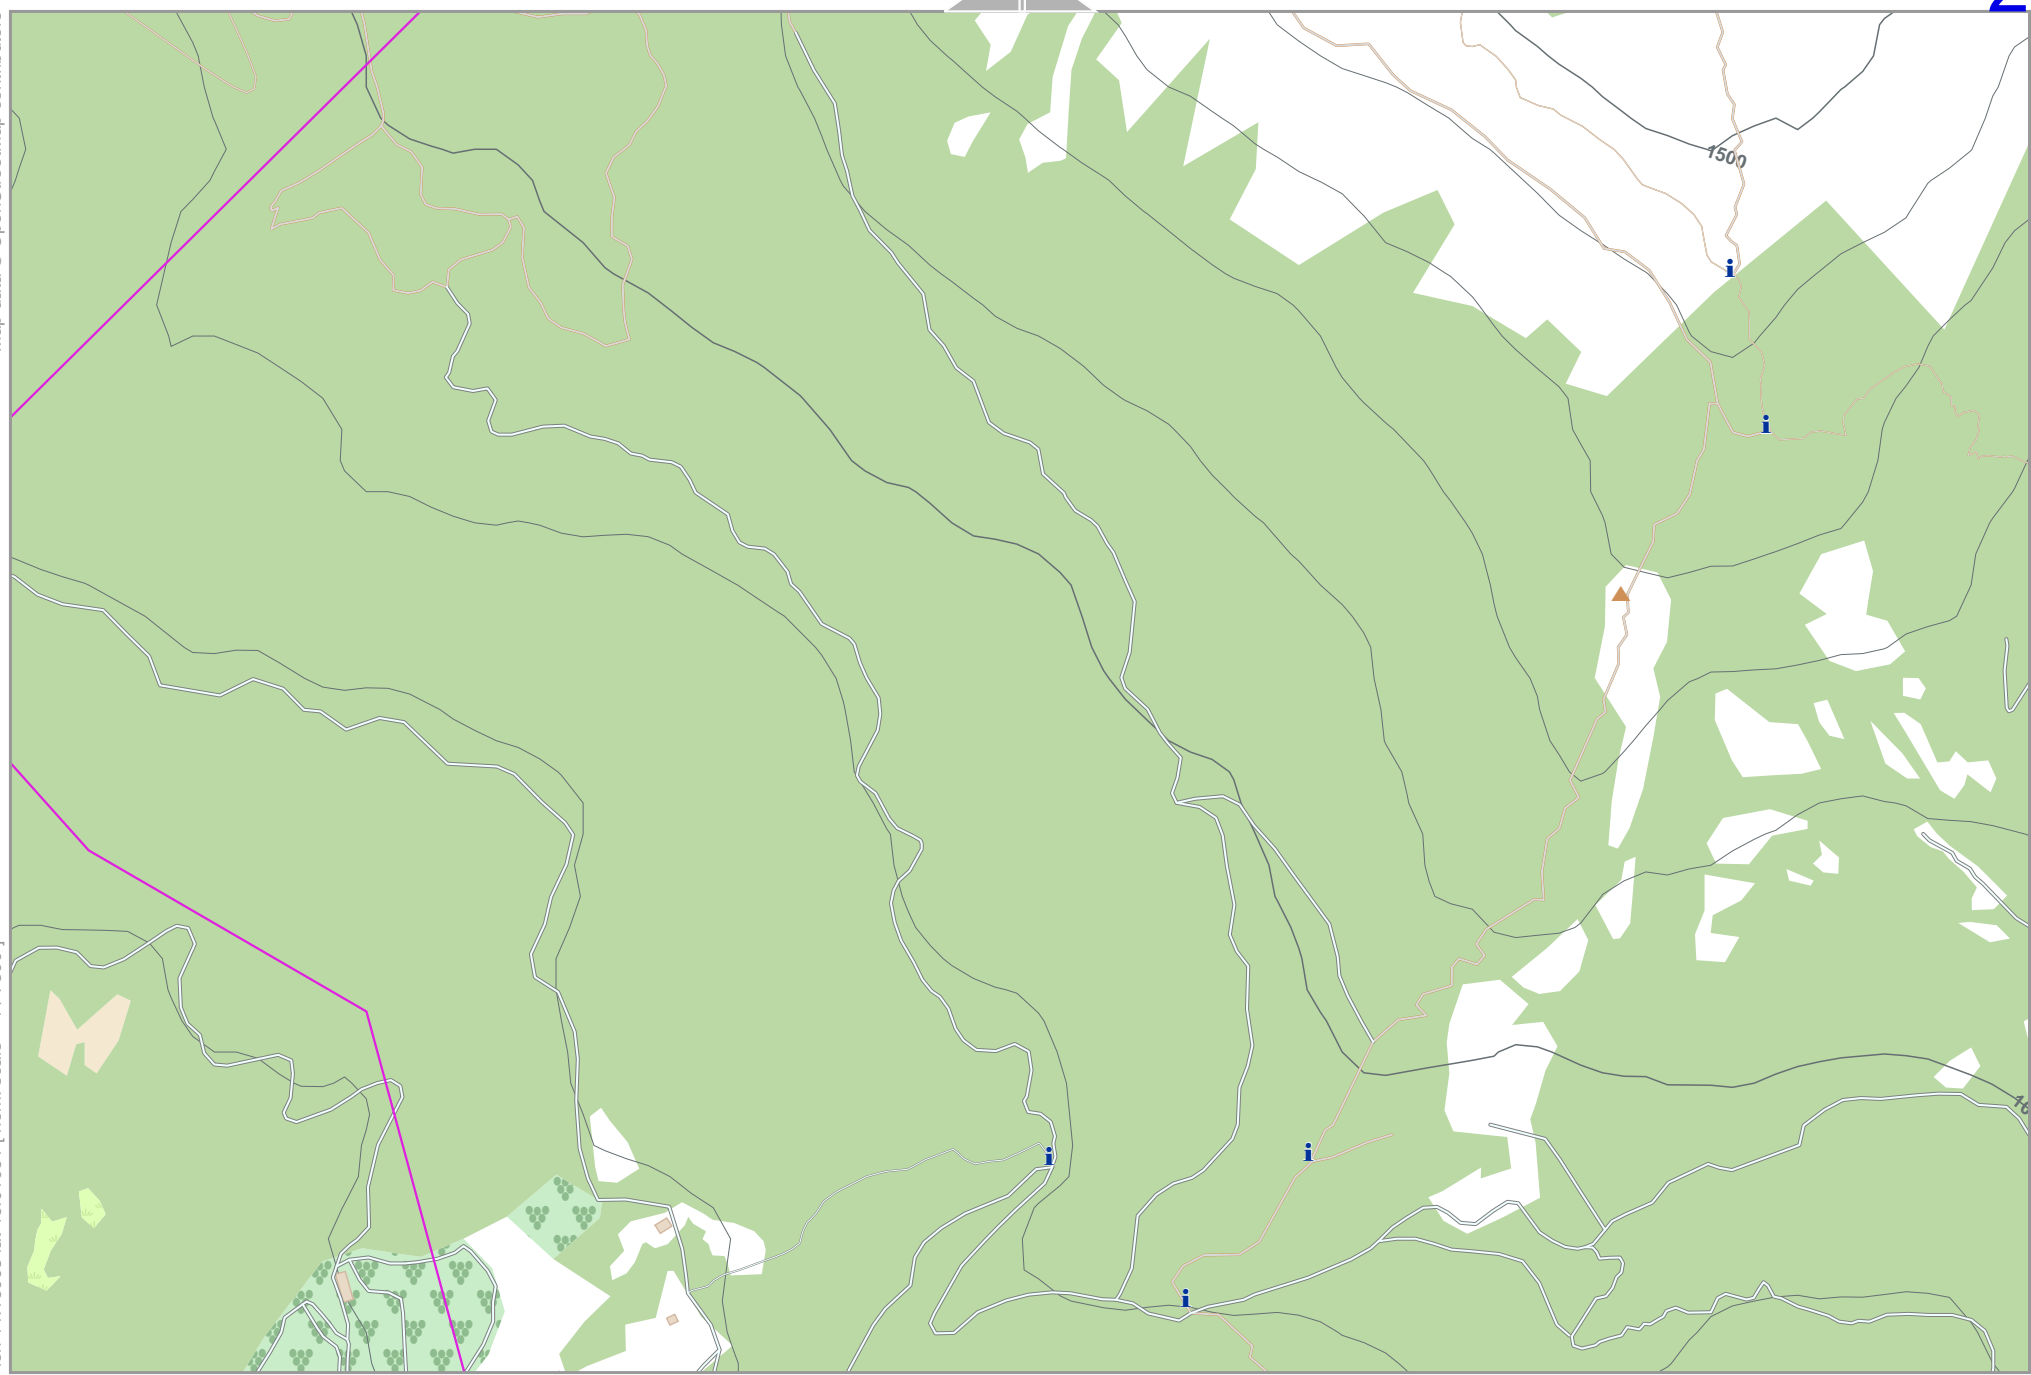

Maranza-Bailoni

1

Map data © OpenStreetMap contributors

lon 11.18589 lat 46.03423

lon 11.16003 lat 46.02208 [nom. scale = 1 / 7500]

pdfmap_20220317_162238_Maranza_Bailoni_11.1729_46.0220_107.pdf

0 100 m 700 m

Contour interval = 100m

2

Maranza-Bailoni

Map data © OpenStreetMap contributors

lon 11.16003 lat 46.01061 [nom. scale = 1 / 7500]

lon 11.18589 lat 46.02276
pdfmap_20220317_16238_Maranza_Bailoni_11.1729_46.0220_107.pdf

0 100 m 700 m

Contour interval = 100m