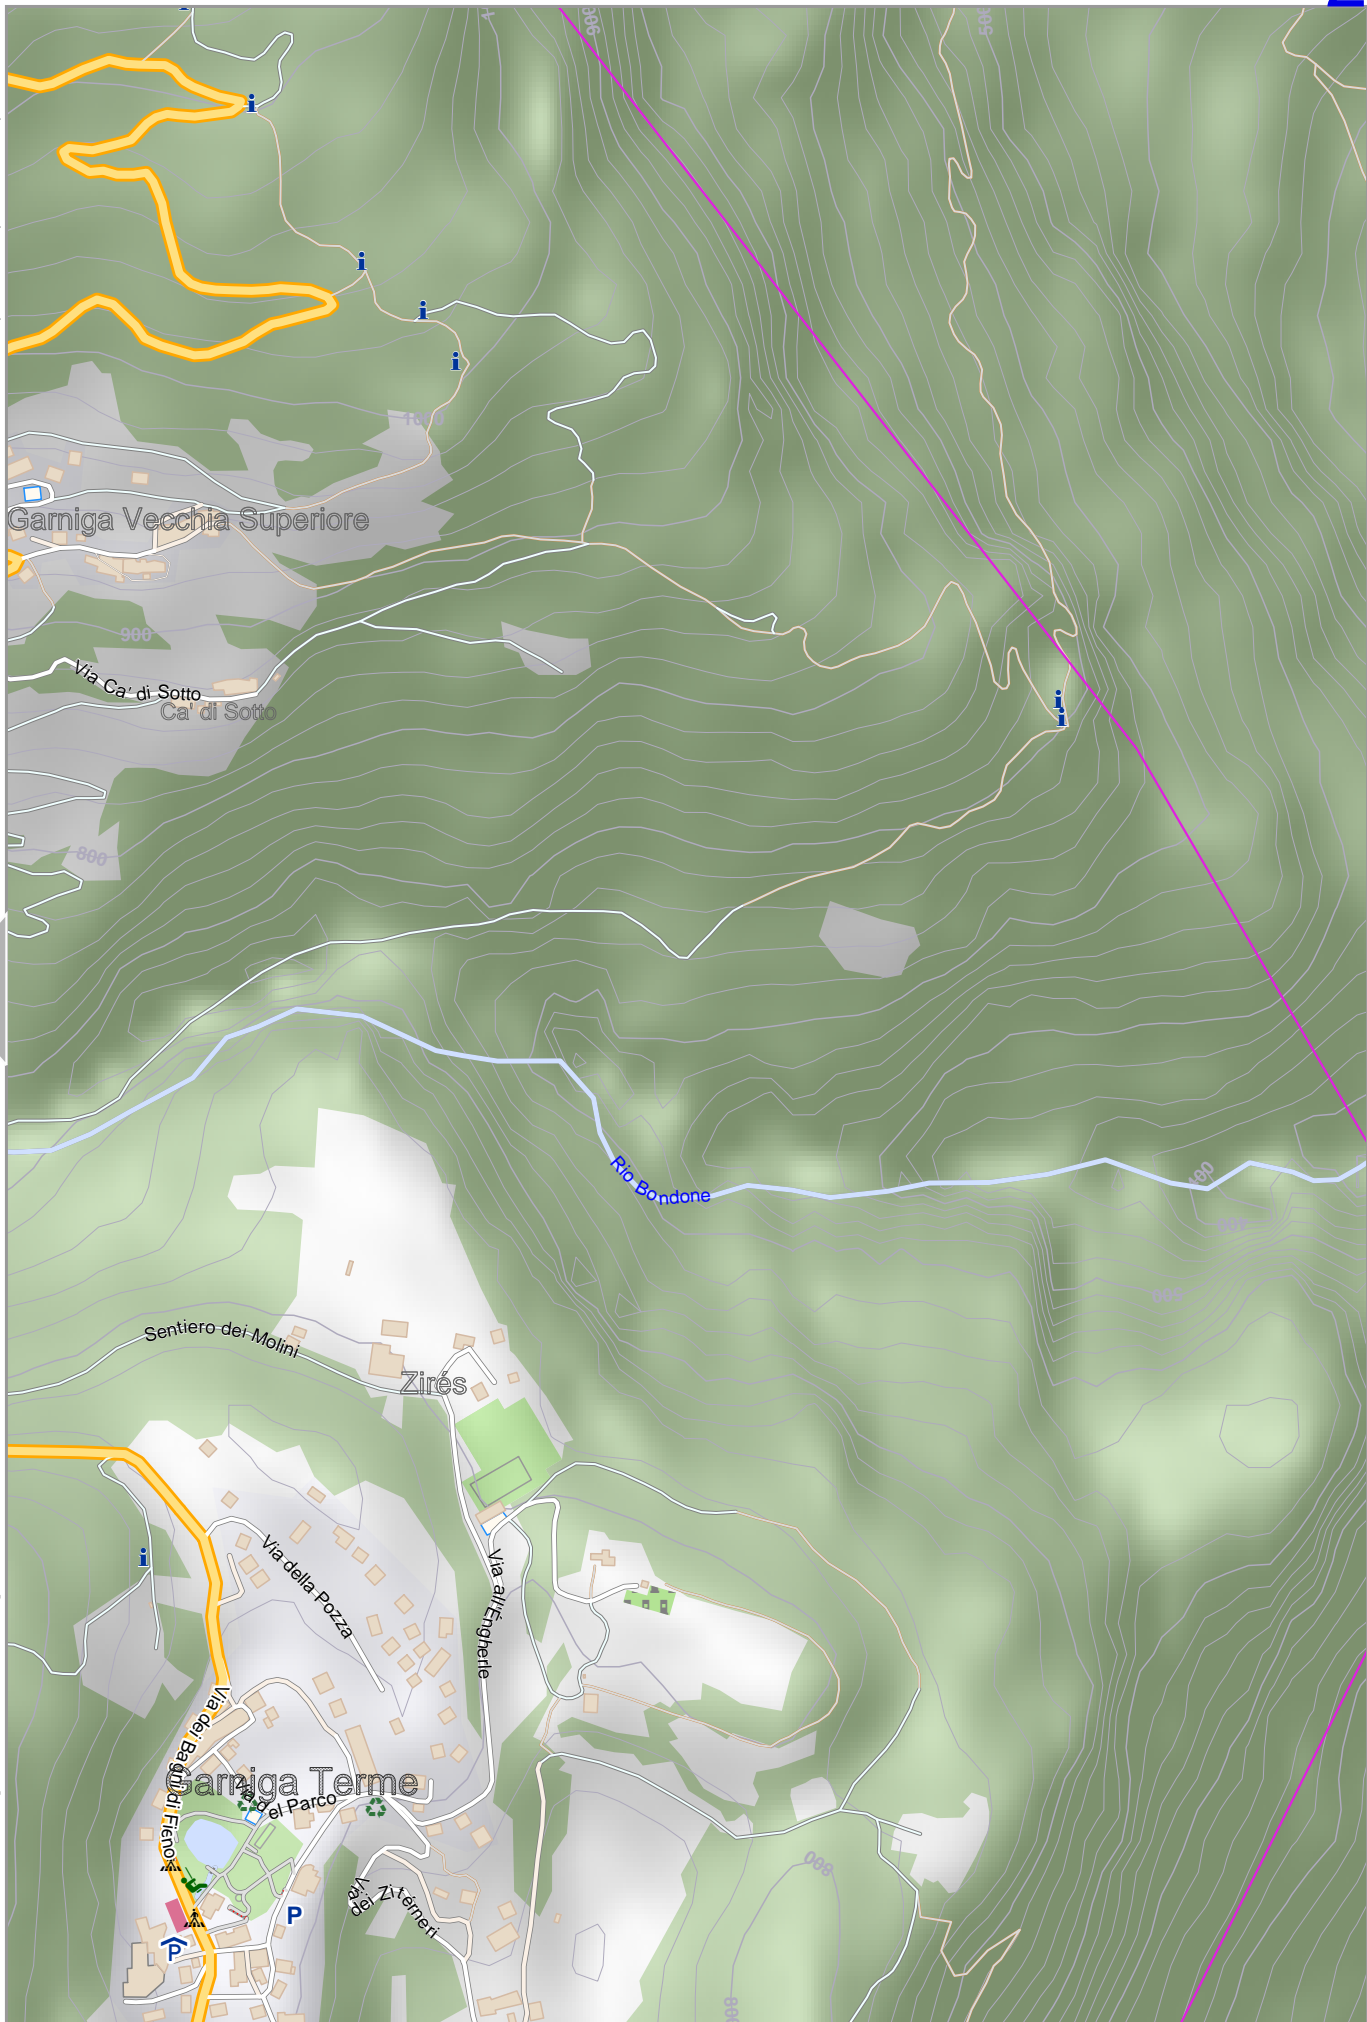

Garniga

1

Map data © OpenStreetMap contributors

lon 11.08340 lat 46.01845

lon 11.06697 lat 46.00044 [nom. scale = 1 / 7500]

2

pdfmap_20220315_204051_Garniga_11.0834_46.0004_431.pdf

0 100 m 300 m
Contour interval = 20m

3

Garniga

Map data © OpenStreetMap contributors

lon 11.10083 lat 46.01845

[lon 11.08340 lat 46.00044] nom. scale = 1 / 75000

pdfmap_20220315_204051_Garniga_11.0834_46.0004_431.pdf

0 100 m 300 m

Contour interval = 20m

Garniga

1

4

Map data © OpenStreetMap contributors

lon 11.08340 lat 46.00044

lon 11.06697 lat 45.98242 [nom. scale = 1 / 7500]

pdfmap_20220315_204051_Garniga_11.0834_46.0004_431.pdf

0 100 m 300 m
Contour interval = 20m

Garniga

Map data © OpenStreetMap contributors

lon 11.10083 lat 46.00044

lon 11.08340 lat 45.98242 [nom. scale = 1 / 7500]

pdfmap_20220315_204051_Garniga_11.0834_46.0004_431.pdf

0 100 m 300 m
Contour interval = 20m