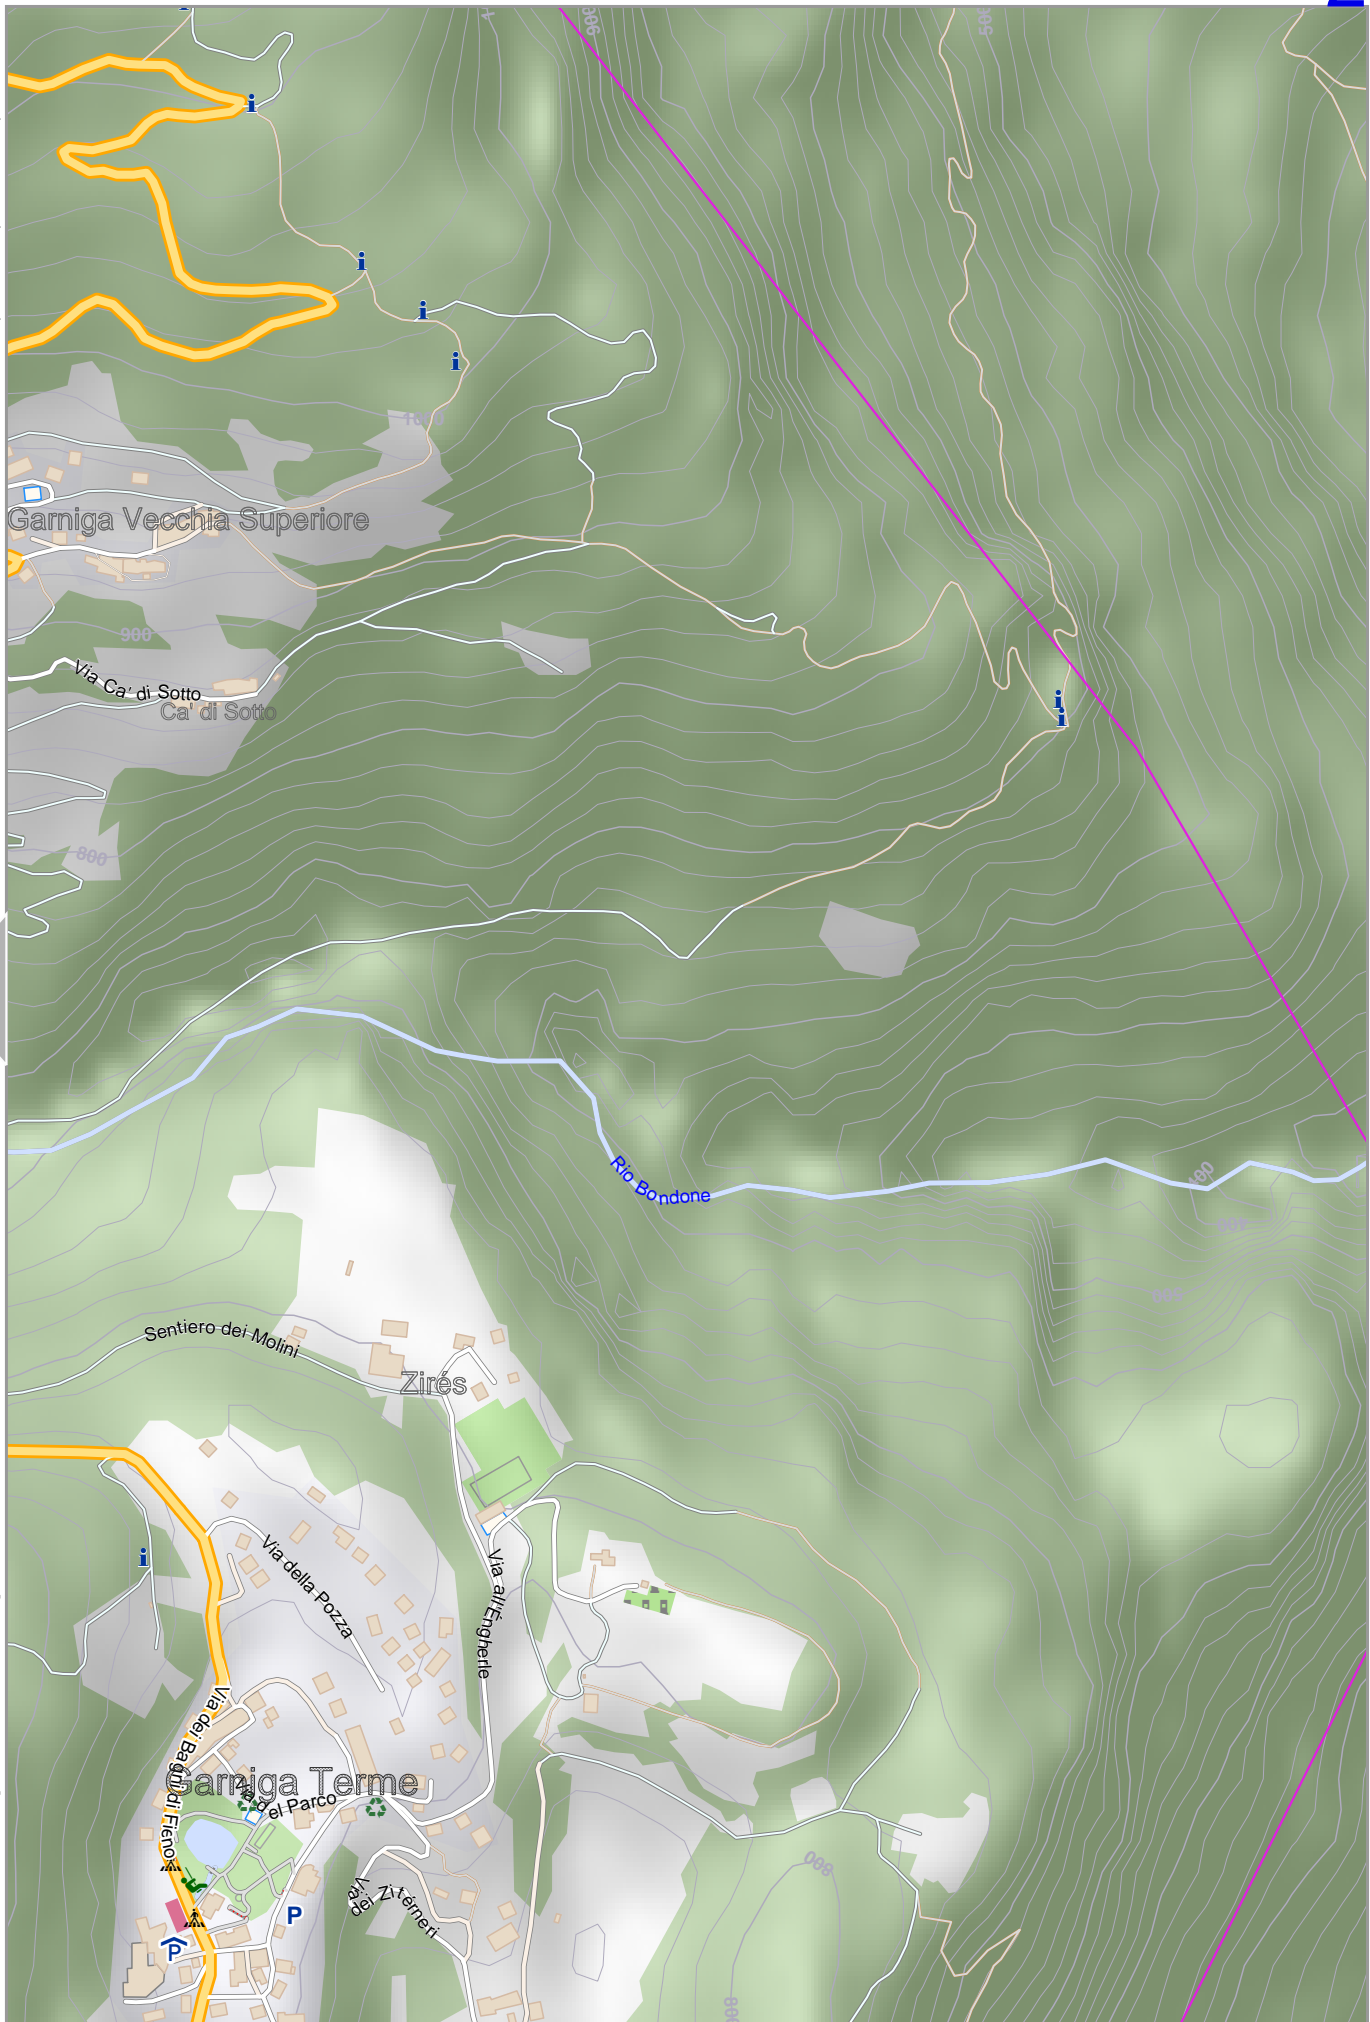

Garniga

1

Map data © OpenStreetMap contributors

lon 11.08340 lat 46.01845

lon 11.06697 lat 46.00044 [nom. scale = 1 / 7500]

2

pdfmap_20220315_204010_Garniga_11.0834_46.0004_559.pdf

0 100 m 300 m
Contour interval = 20m

3

Garniga

Map data © OpenStreetMap contributors

lon 11.10083 lat 46.01845

[lon 11.08340 lat 46.00044 | nom. scale = 1 / 75000]

pdfmap_20220315_204010_Garniga_11.0834_46.0004_559.pdf

0 100 m 300 m

Contour interval = 20m

Garniga

Map data © OpenStreetMap contributors

lon 11.08340 lat 46.00044

lon 11.06597 lat 45.98242 [nom. scale = 1 / 7500]

pdfmap_20220315_204010_Garniga_11.0834_46.0004_559.pdf

0 100 m 300 m
 Contour interval = 20m

Garniga

Map data © OpenStreetMap contributors

lon 11.10083 lat 46.00044

lon 11.08340 lat 45.98242 [nom. scale = 1 / 7500]

pdfmap_20220315_204010_Garniga_11.0834_46.0004_559.pdf

0 100 m 300 m
Contour interval = 20m