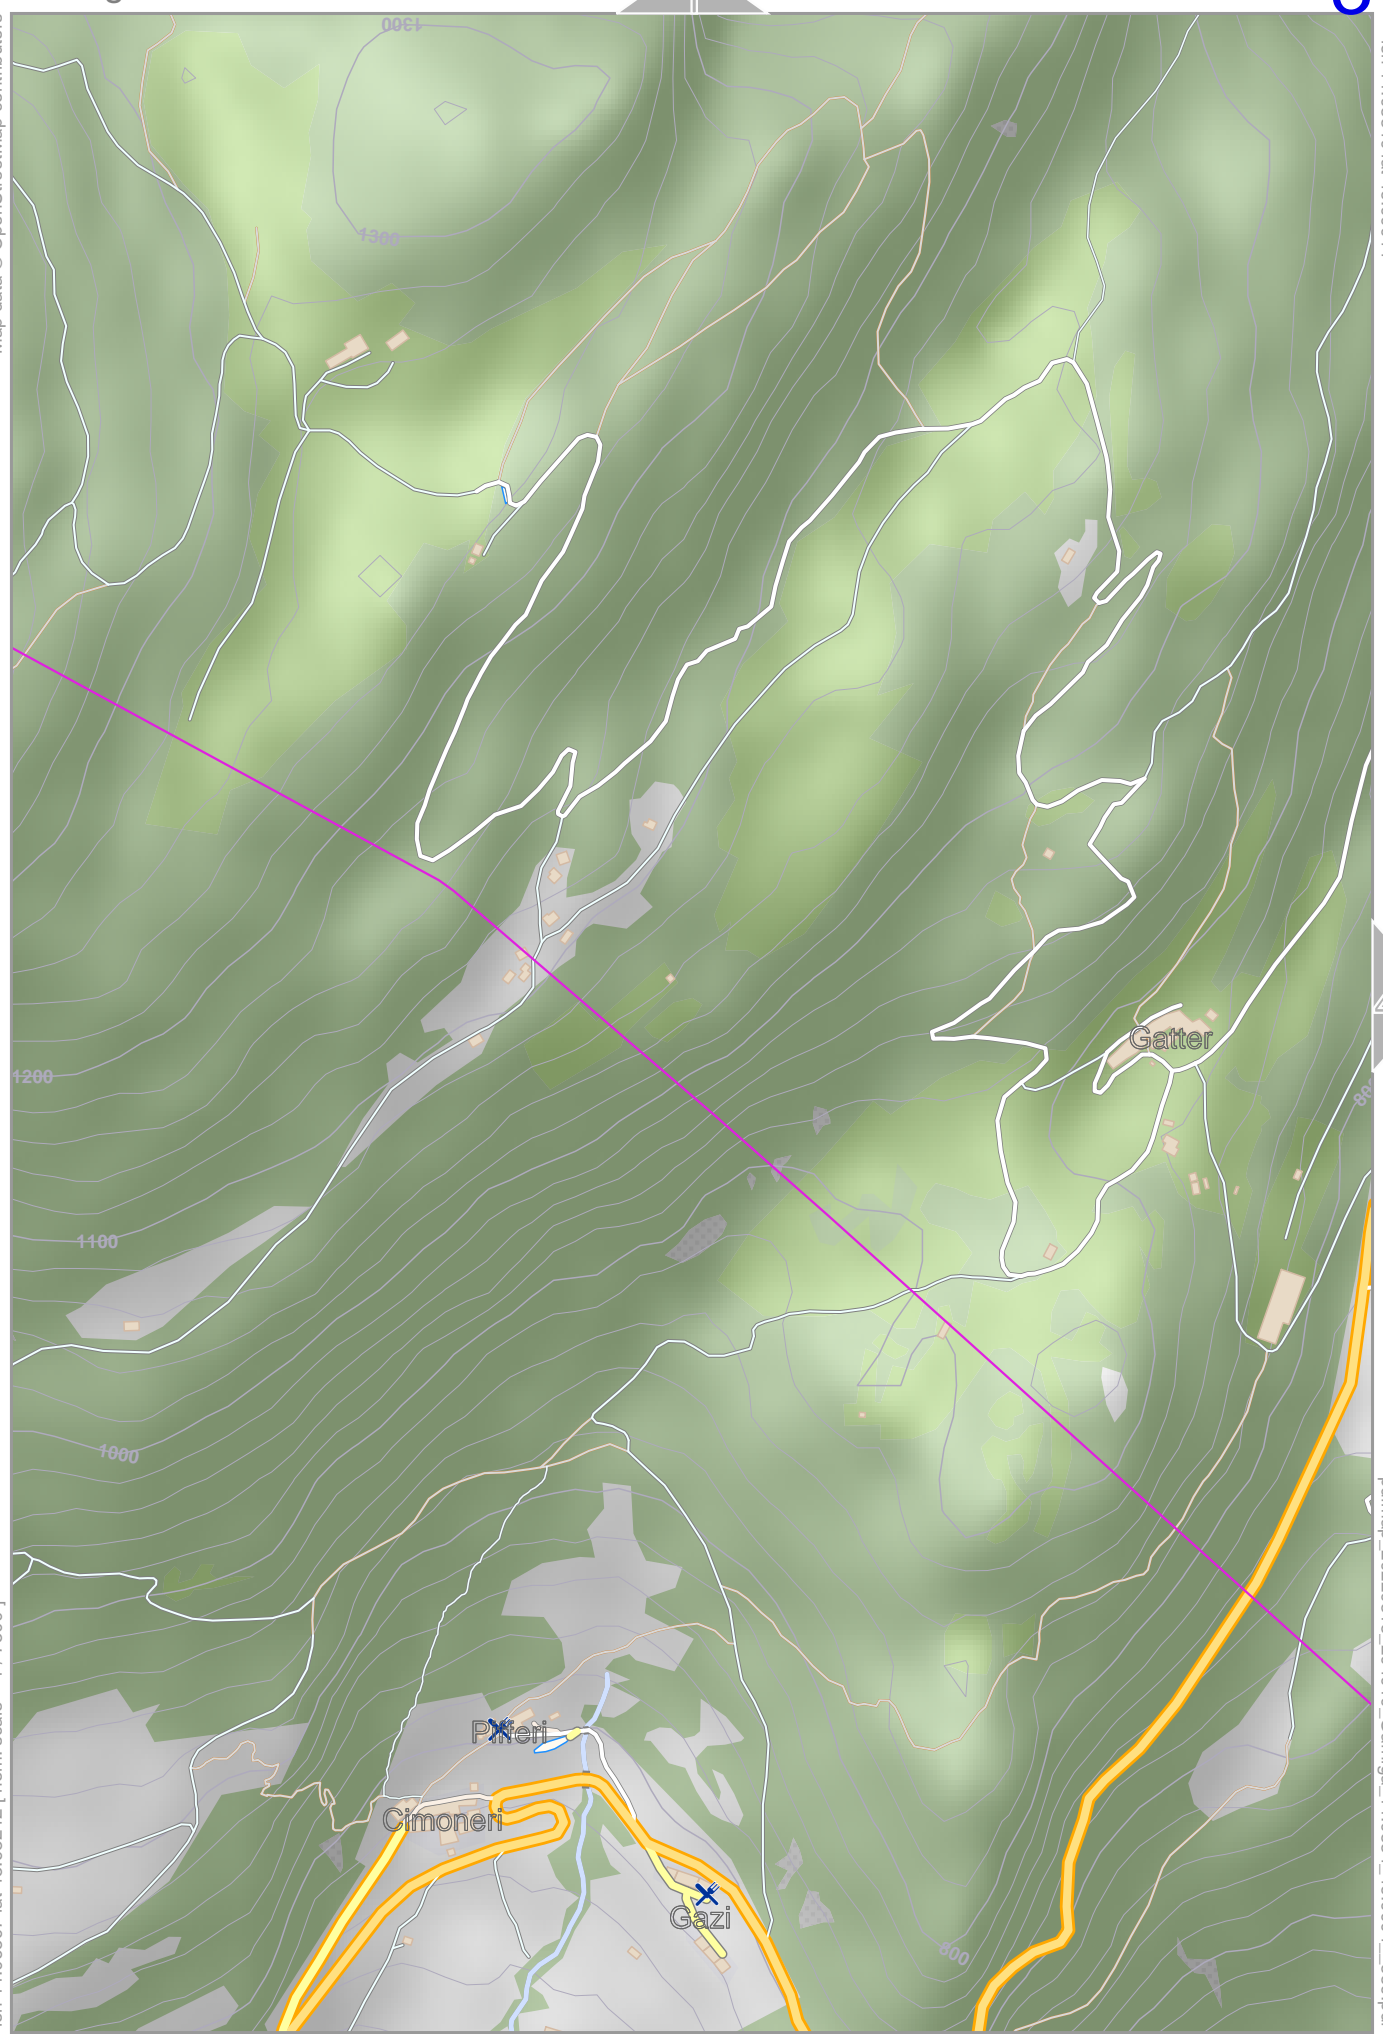

Garniga

1

Map data © OpenStreetMap contributors

lon 11.08340 lat 46.01845

lon 11.06697 lat 46.00044 [nom. scale = 1 / 7500]

2

pdfmap_20220315_204010_Garniga_11.0834_46.0004_559.pdf

0 100 m 300 m
Contour interval = 20m

3

Garniga

Map data © OpenStreetMap contributors

lon 11.10083 lat 46.01845

[lon 11.08340 lat 46.00044 | nom. scale = 1 / 75000]

pdfmap_20220315_204010_Garniga_11.0834_46.0004_559.pdf

0 100 m 300 m

Contour interval = 20m

Garniga

Map data © OpenStreetMap contributors

lon 11.08340 lat 46.00044

lon 11.06597 lat 45.98242 [nom. scale = 1 / 7500]

pdfmap_20220315_204010_Garniga_11.0834_46.0004_559.pdf

0 100 m 300 m
 Contour interval = 20m

Garniga

Map data © OpenStreetMap contributors

lon 11.10083 lat 46.00044

lon 11.08340 lat 45.98242 [nom. scale = 1 / 7500]

pdfmap_20220315_204010_Garniga_11.0834_46.0004_559.pdf

0 100 m 300 m
Contour interval = 20m