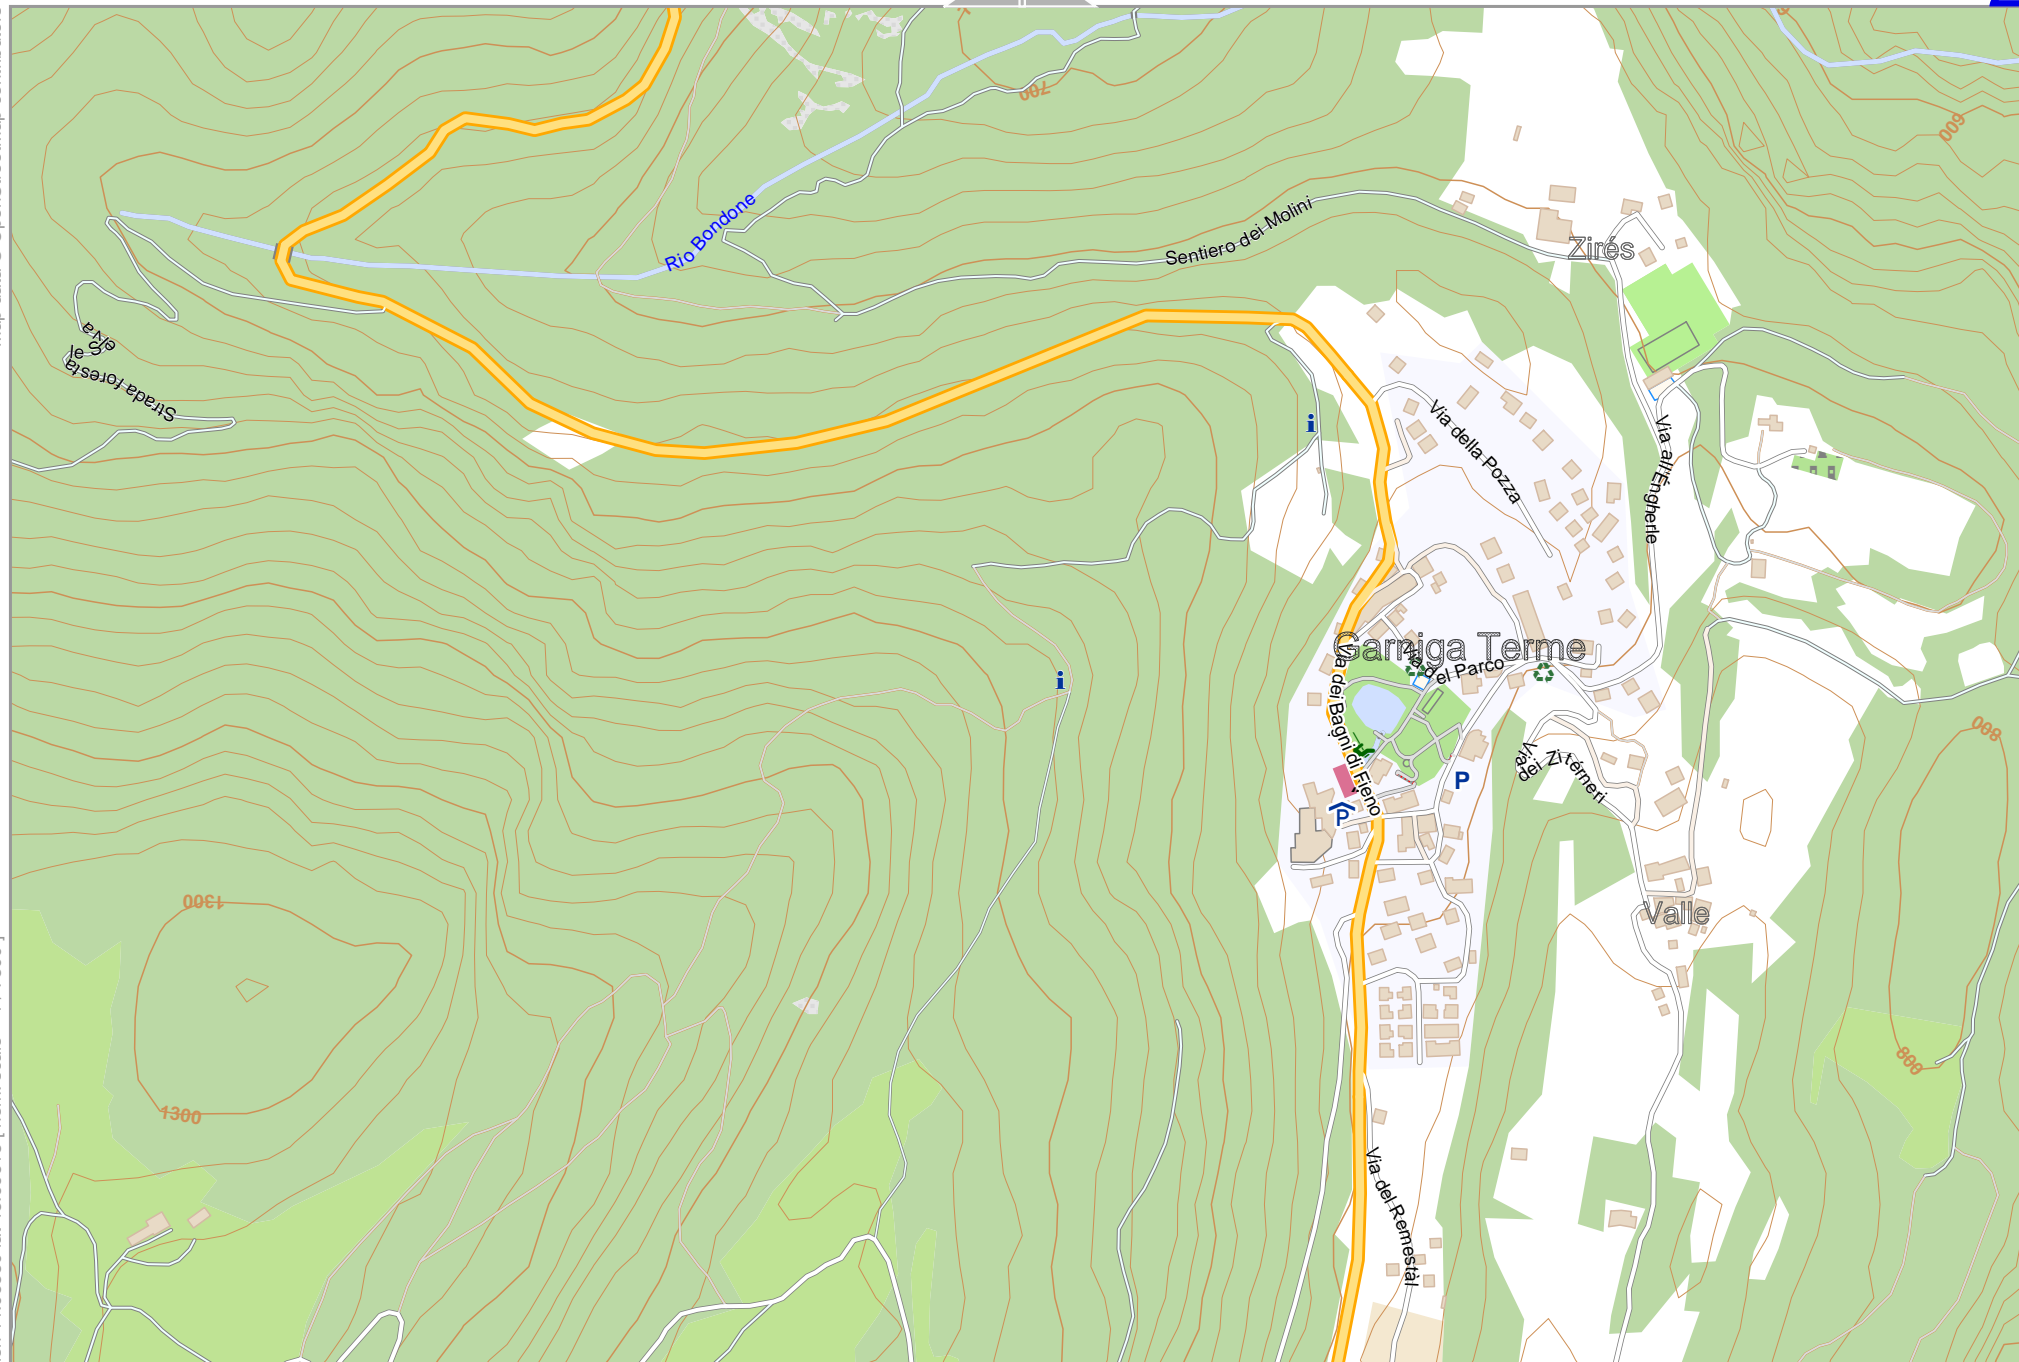

Garniga

1

Map data © OpenStreetMap contributors

lon 11.06850 lat 46.00833 [nom. scale = 1 / 7500]

lon 11.09435 lat 46.02047

pdfmap_20220315_203335_Garniga_11.0814_46.0022_192.pdf

0 100 m 700 m

Contour interval = 20m

2

Map data © OpenStreetMap contributors

lon 11.06850 lat 45.99618 [nom. scale = 1 / 7500]

lon 11.09435 lat 46.00833

pdfmap_20220315_203335_Garniga_11.0814_46.0022_192.pdf

0 100 m 700 m

Contour interval = 20m

Map data © OpenStreetMap contributors

lon 11.06850 lat 45.99404 [nom. scale = 1 / 7500]

lon 11.09435 lat 45.99618

pdfmap_20220315_203335_Garniga_11.0814_46.0022_192.pdf

0 100 m 700 m

Contour interval = 20m