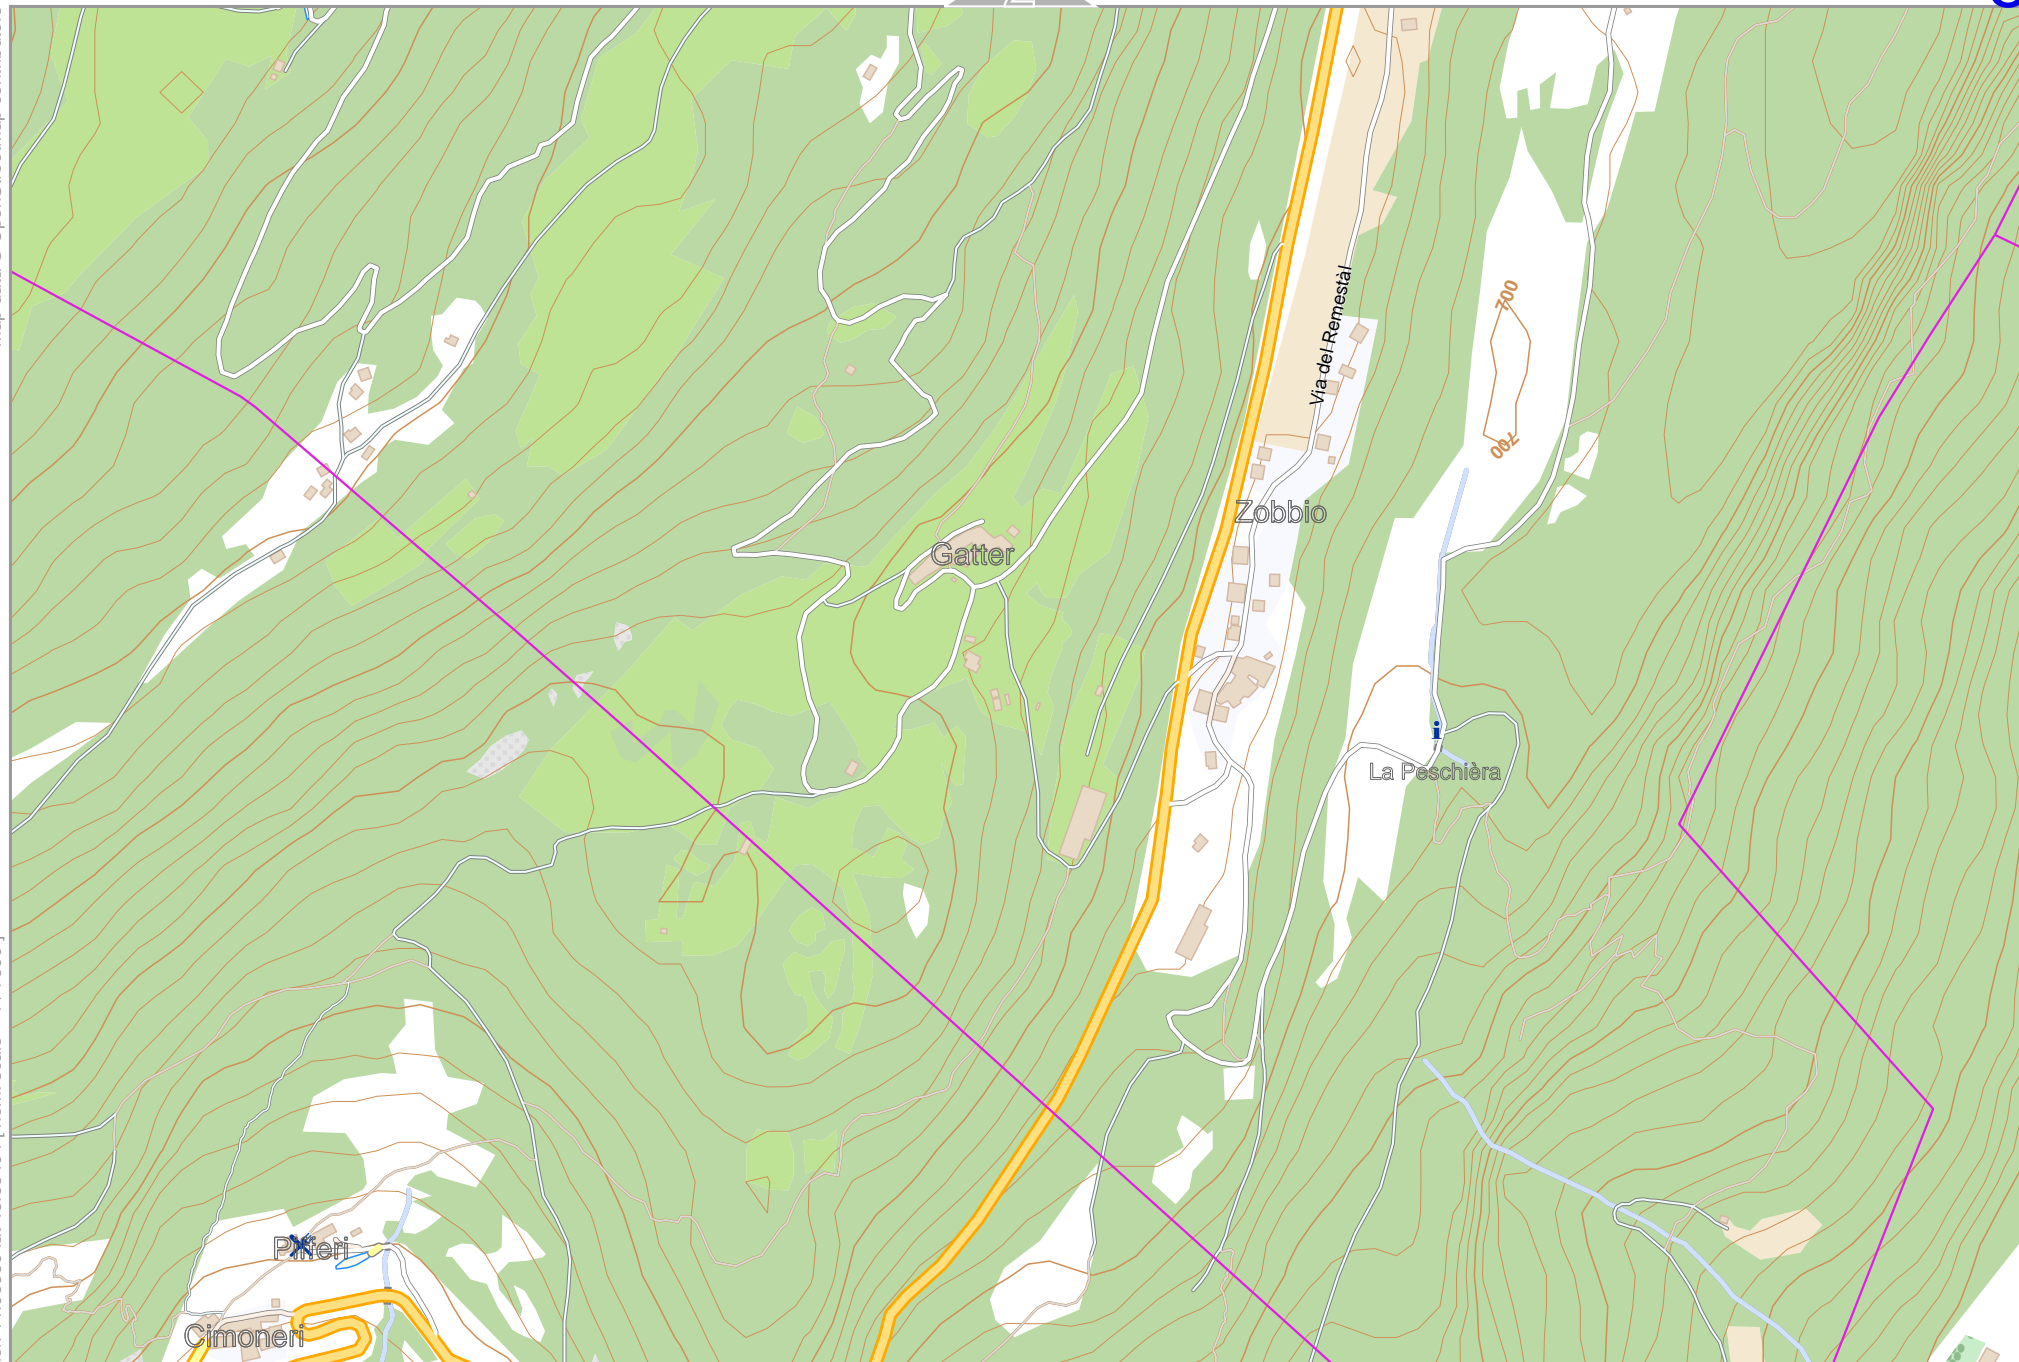

Garniga

1

Map data © OpenStreetMap contributors

lon 11.06850 lat 46.00833 [nom. scale = 1 / 7500]

lon 11.09435 lat 46.02047

pdfmap_20220315_203335_Garniga_11.0814_46.0022_192.pdf

0 100 m 700 m

Contour interval = 20m

2

Map data © OpenStreetMap contributors

lon 11.06850 lat 45.99618 [nom. scale = 1 / 7500]

lon 11.09435 lat 46.00833

pdfmap_20220315_203335_Garniga_11.0814_46.0022_192.pdf

0 100 m 700 m

Contour interval = 20m

Map data © OpenStreetMap contributors

lon 11.06850 lat 45.99404 [nom. scale = 1 / 7500]

lon 11.09435 lat 45.99618

pdfmap_20220315_203335_Garniga_11.0814_46.0022_192.pdf

0 100 m 700 m

Contour interval = 20m