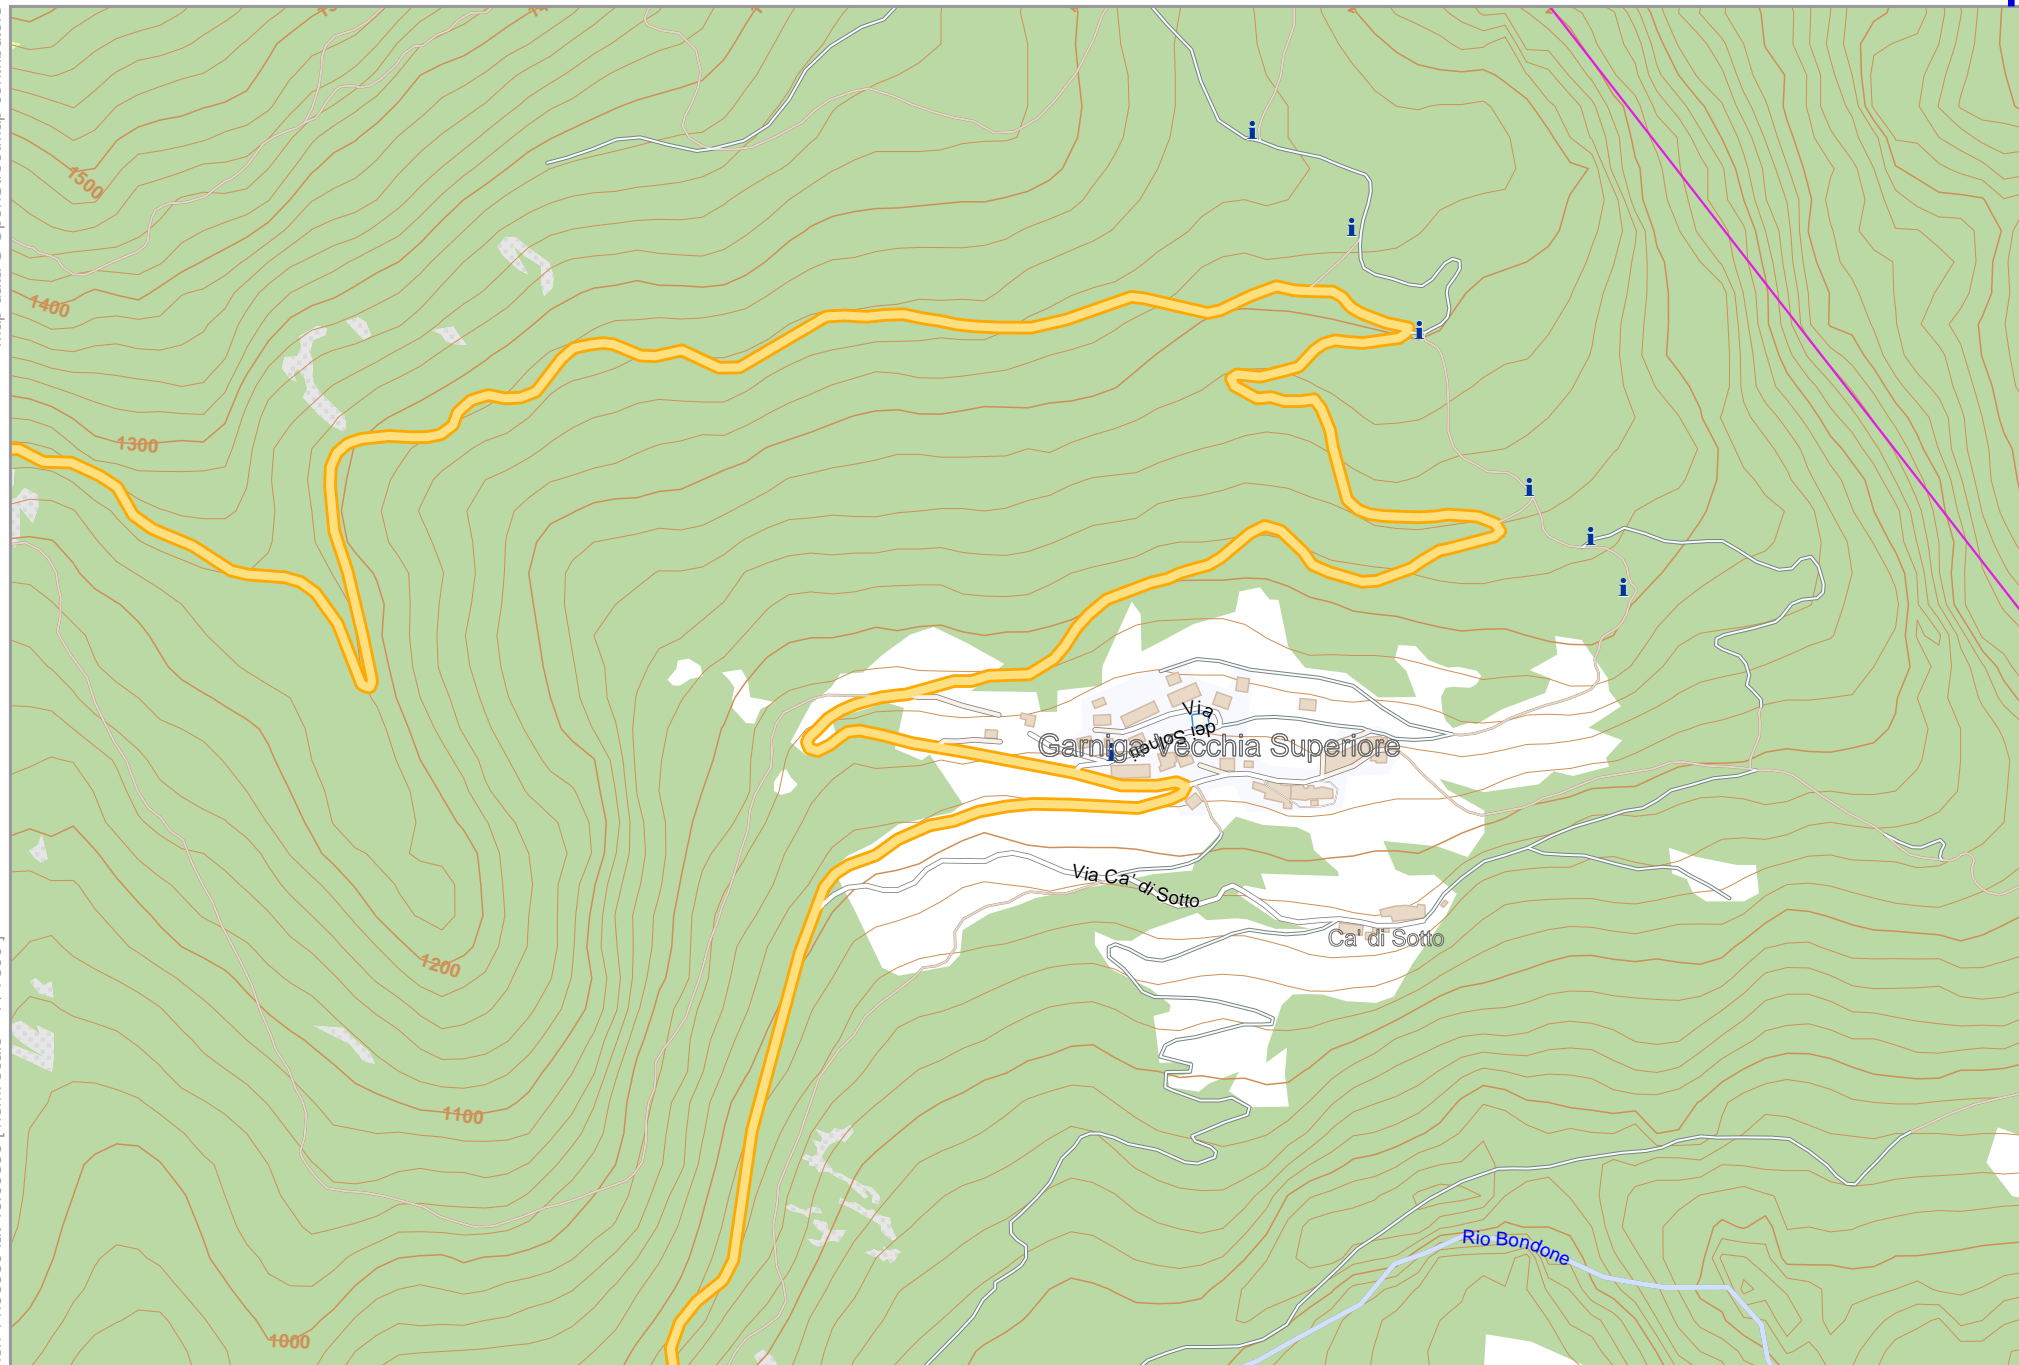

Garniga

1

Map data © OpenStreetMap contributors

lon 11.06850 lat 46.00833 [nom. scale = 1 / 7500]

lon 11.09435 lat 46.02047

pdfmap_20220315_203335_Garniga_11.0814_46.0022_192.pdf

0 100 m 700 m

Contour interval = 20m

2

Map data © OpenStreetMap contributors

lon 11.06850 lat 45.99618 [nom. scale = 1 / 7500]

lon 11.09435 lat 46.00833

pdfmap_20220315_203335_Garniga_11.0814_46.0022_192.pdf

0 100 m 700 m

Contour interval = 20m

Map data © OpenStreetMap contributors

lon 11.06850 lat 45.99404 [nom. scale = 1 / 7500]

lon 11.09435 lat 45.99618

pdfmap_20220315_203335_Garniga_11.0814_46.0022_192.pdf

0 100 m 700 m

Contour interval = 20m