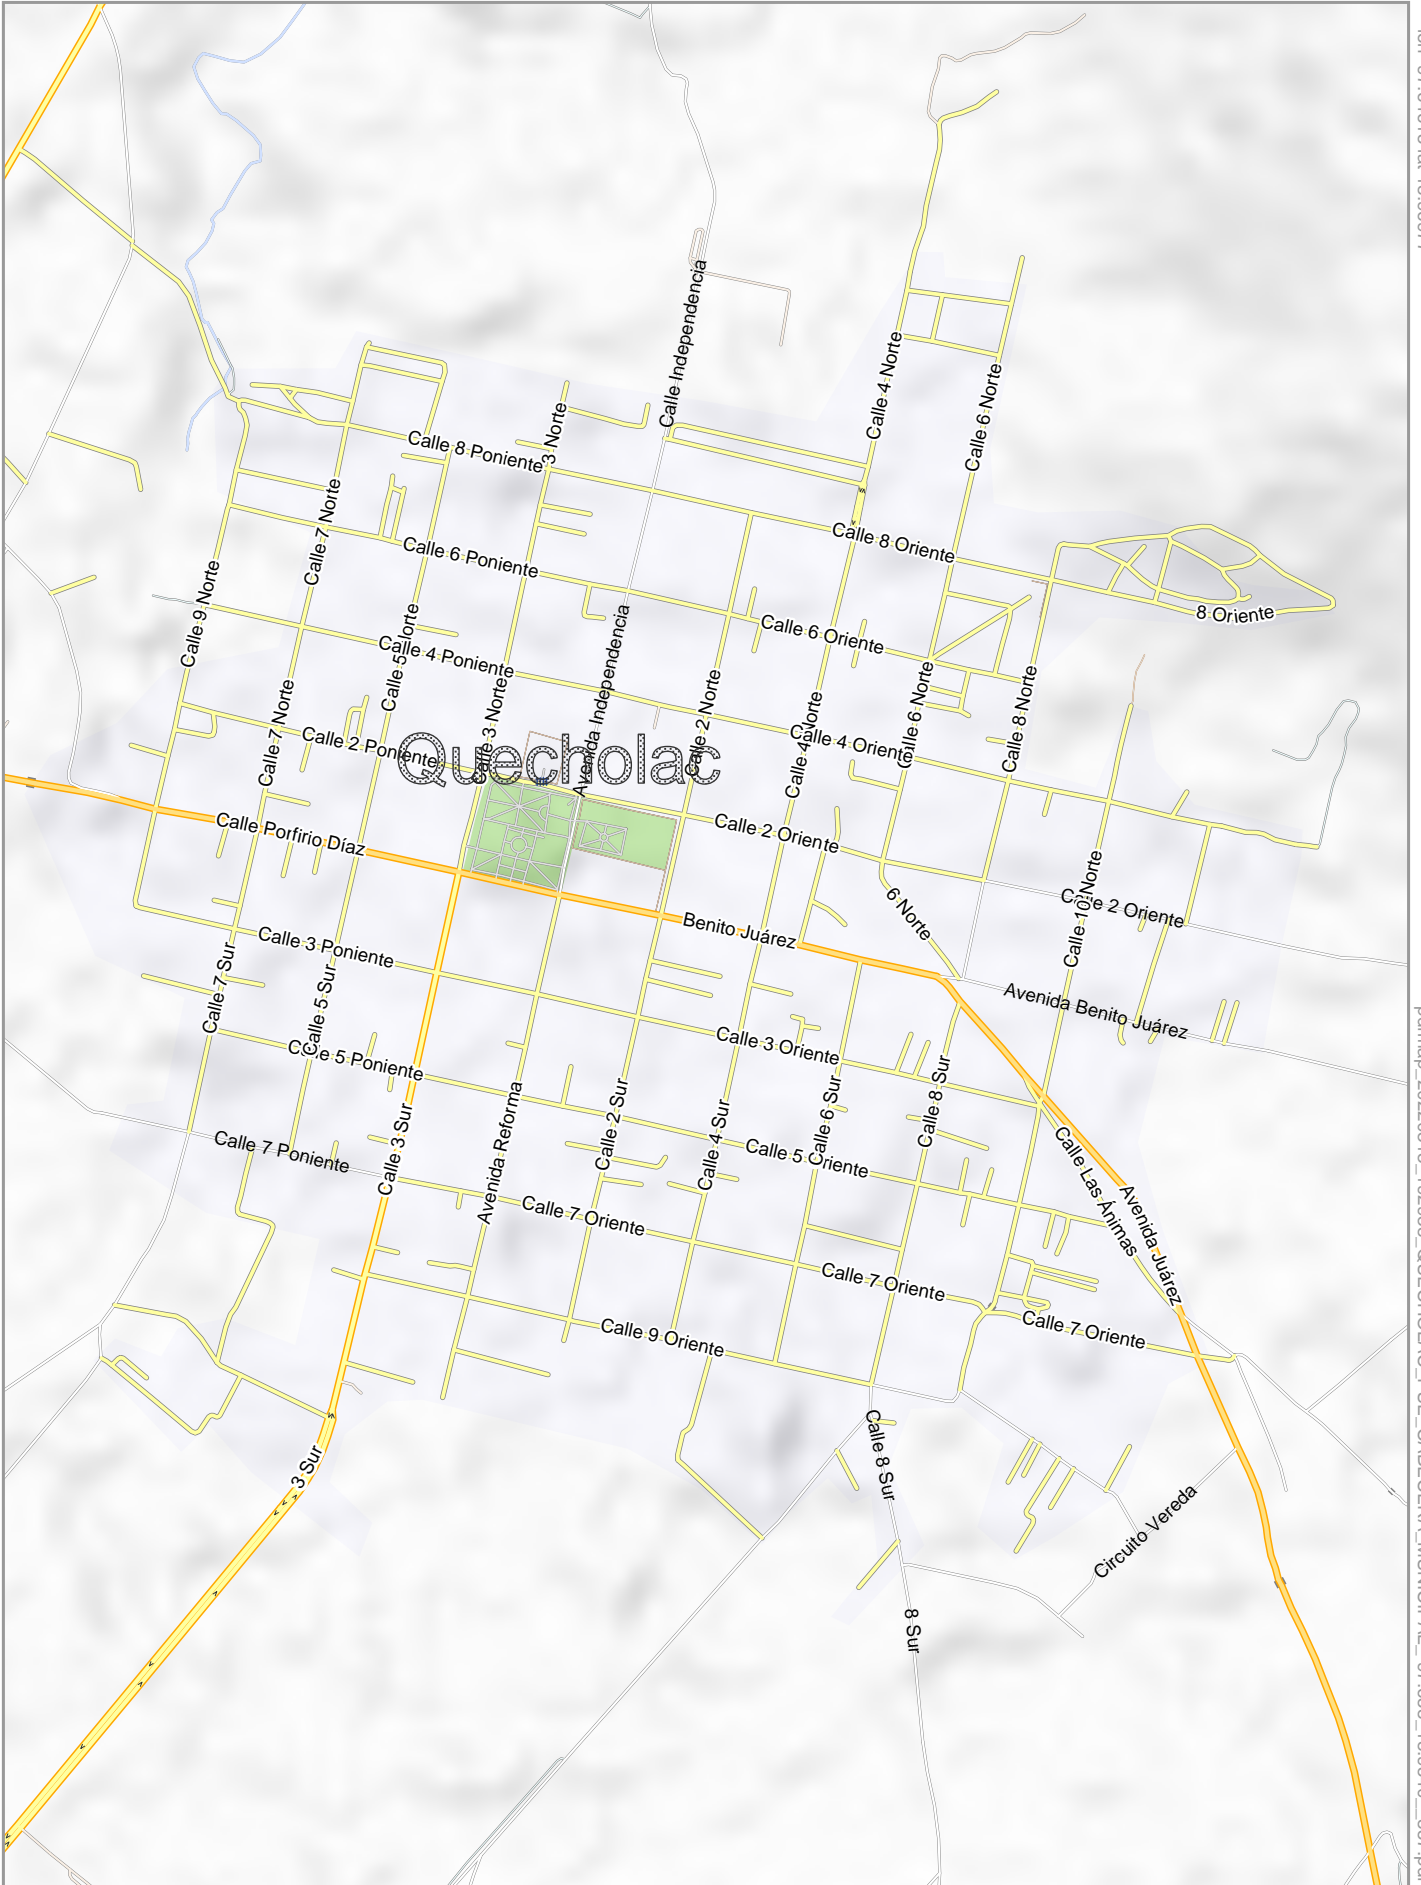

QUECHOLAC PUE CABECERA MUNICIPAL

Map data © OpenStreetMap contributors

lon -97.64615 lat 18.96977

lon -97.67087 lat 18.93823 [nom. scale = 1 / 14000]

pdfmap_20220313_192938_QUECHOLAC_PUE_CABECERA_MUNICIPAL_-97.658_-18.9540_857.pdf