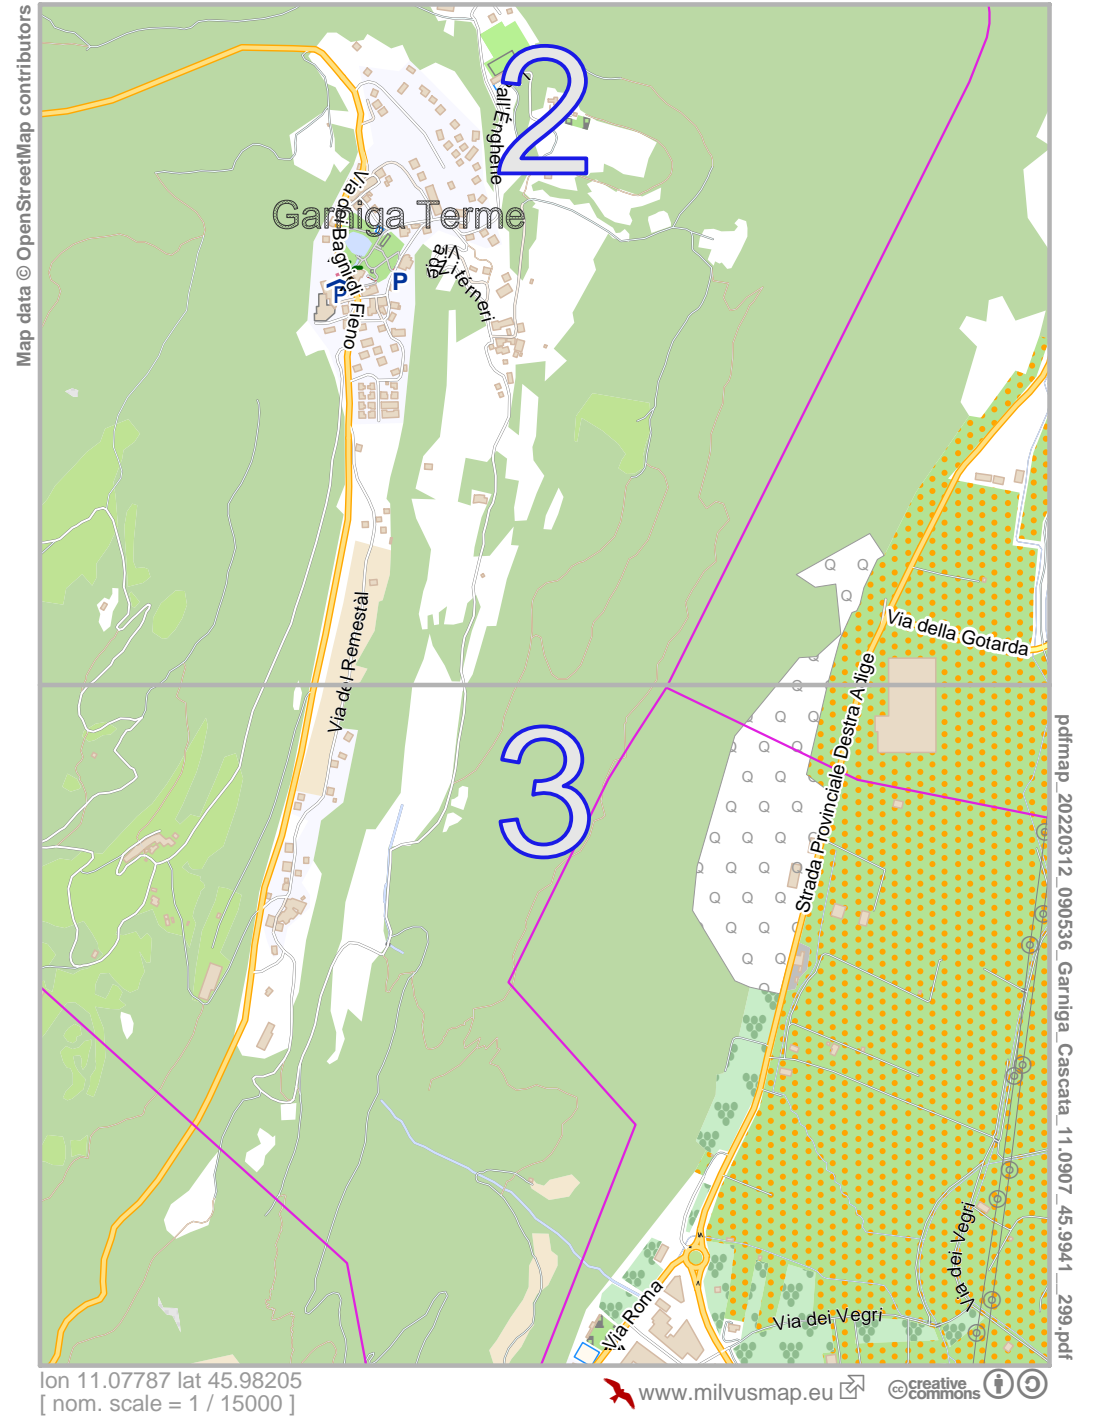

Garniga-Cascata

lon 11.10372 lat 46.00634

Map data © OpenStreetMap contributors

lon 11.07787 lat 45.99419 [nom. scale = 1 / 7500]

lon 11.10372 lat 46.00634

pdfmap_20220312_090536_Garniga_Cascata_11.0907_45.9941_299.pdf

0 100 m 700 m

Map data © OpenStreetMap contributors

lon 11.07787 lat 45.98205 [nom. scale = 1 / 7500]

lon 11.10372 lat 45.99419

pdfmap_20220312_090536_Garniga_Cascata_11.0907_45.9941_299.pdf

0 100 m 700 m