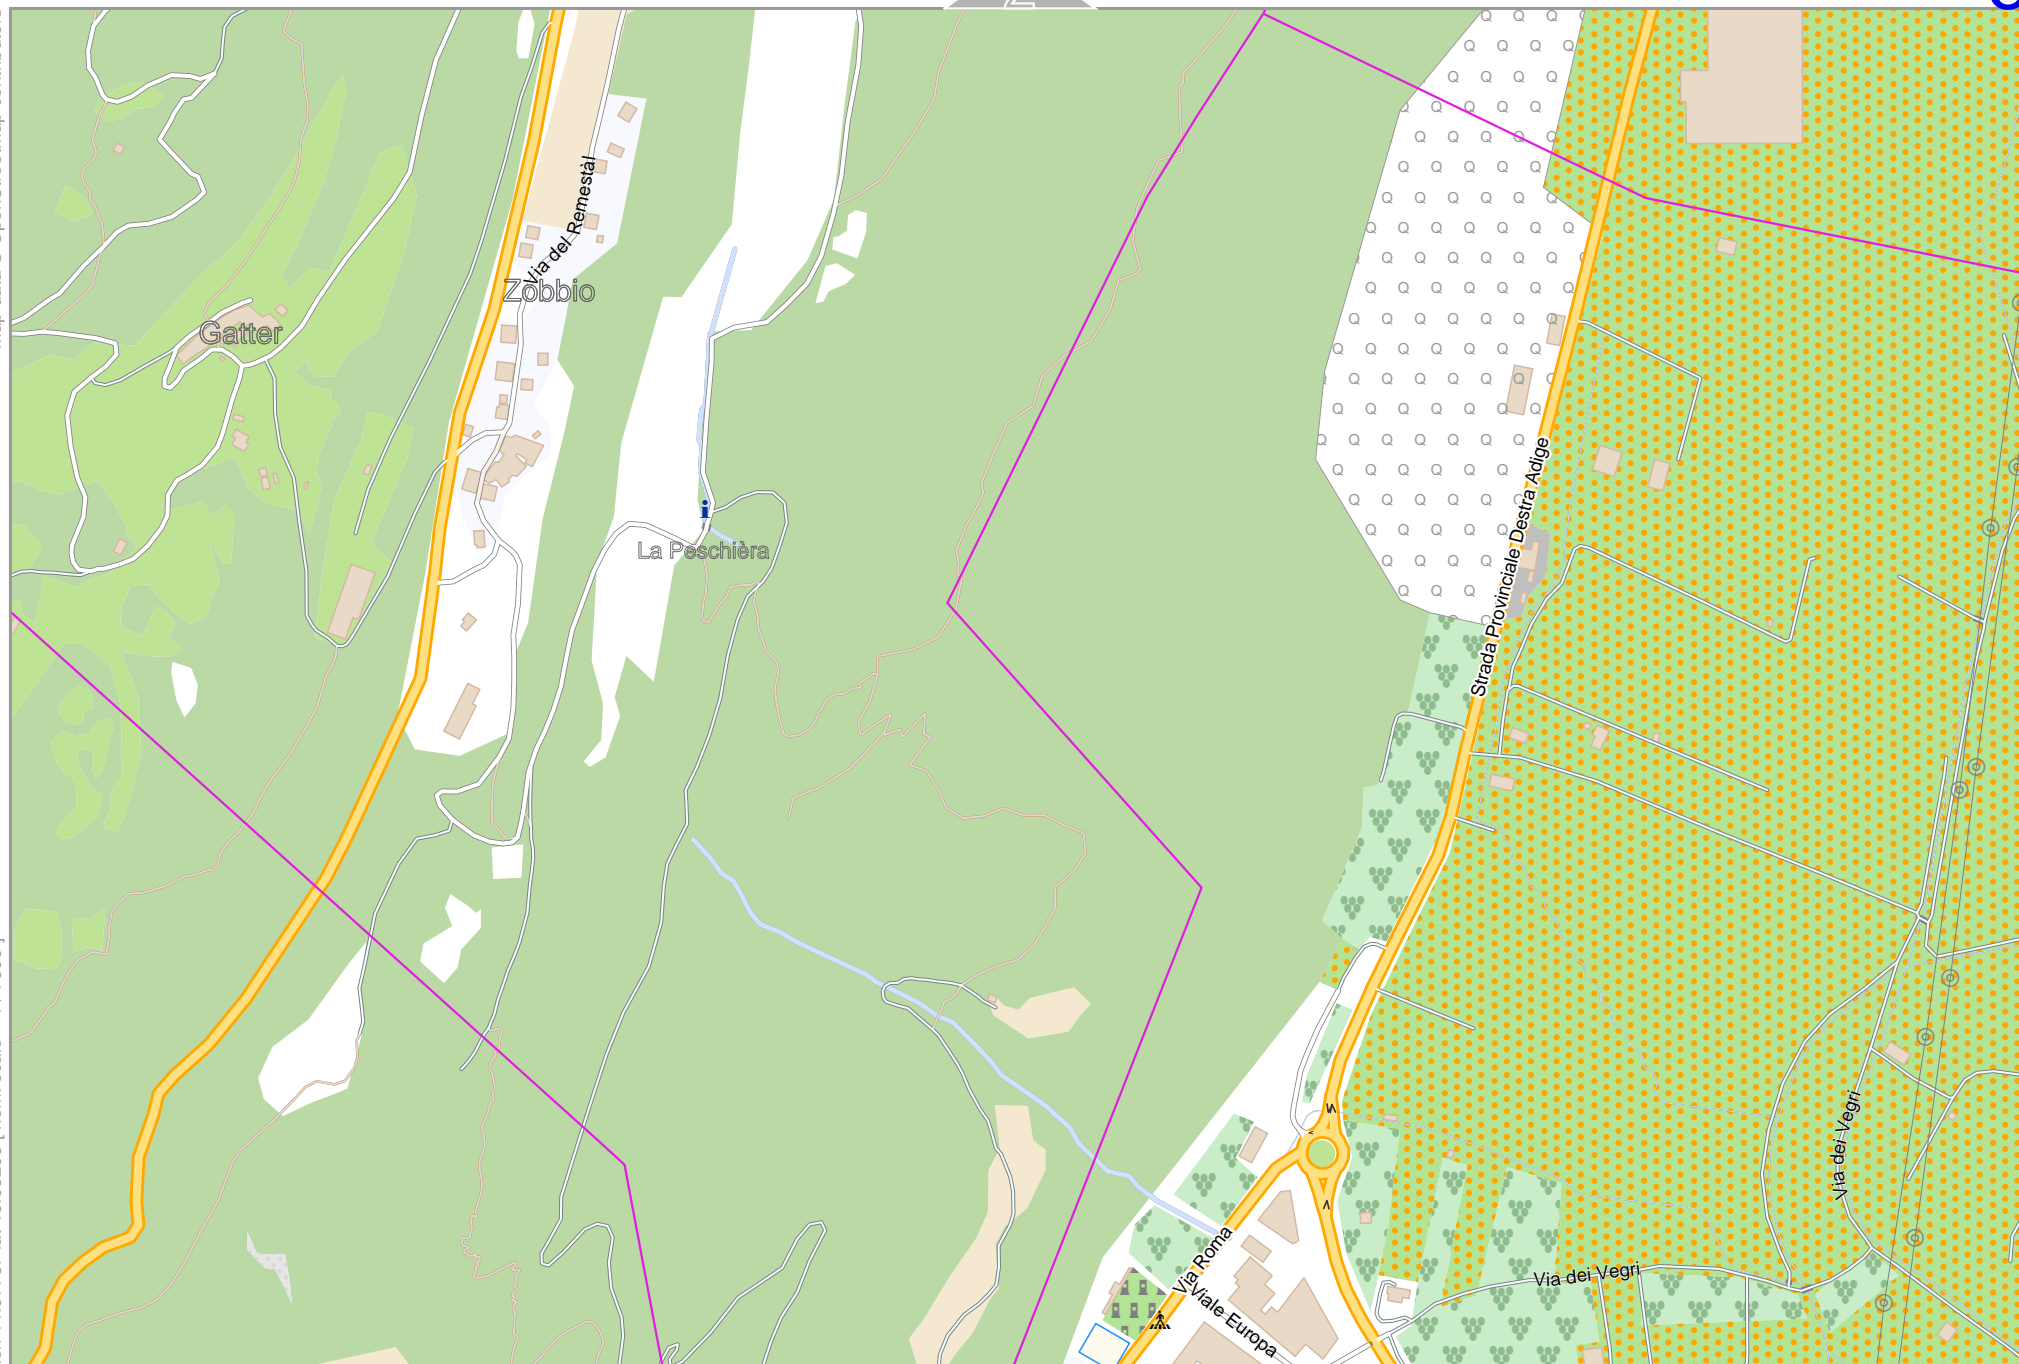

Garniga-Cascata

lon 11.10372 lat 46.00634

Map data © OpenStreetMap contributors

lon 11.07787 lat 45.99419 [nom. scale = 1 / 7500]

lon 11.10372 lat 46.00634

pdfmap_20220312_090536_Garniga_Cascata_11.0907_45.9941_299.pdf

0 100 m 700 m

Map data © OpenStreetMap contributors

lon 11.07787 lat 45.98205 [nom. scale = 1 / 7500]

lon 11.10372 lat 45.99419

pdfmap_20220312_090536_Garniga_Cascata_11.0907_45.9941_299.pdf

0 100 m 700 m