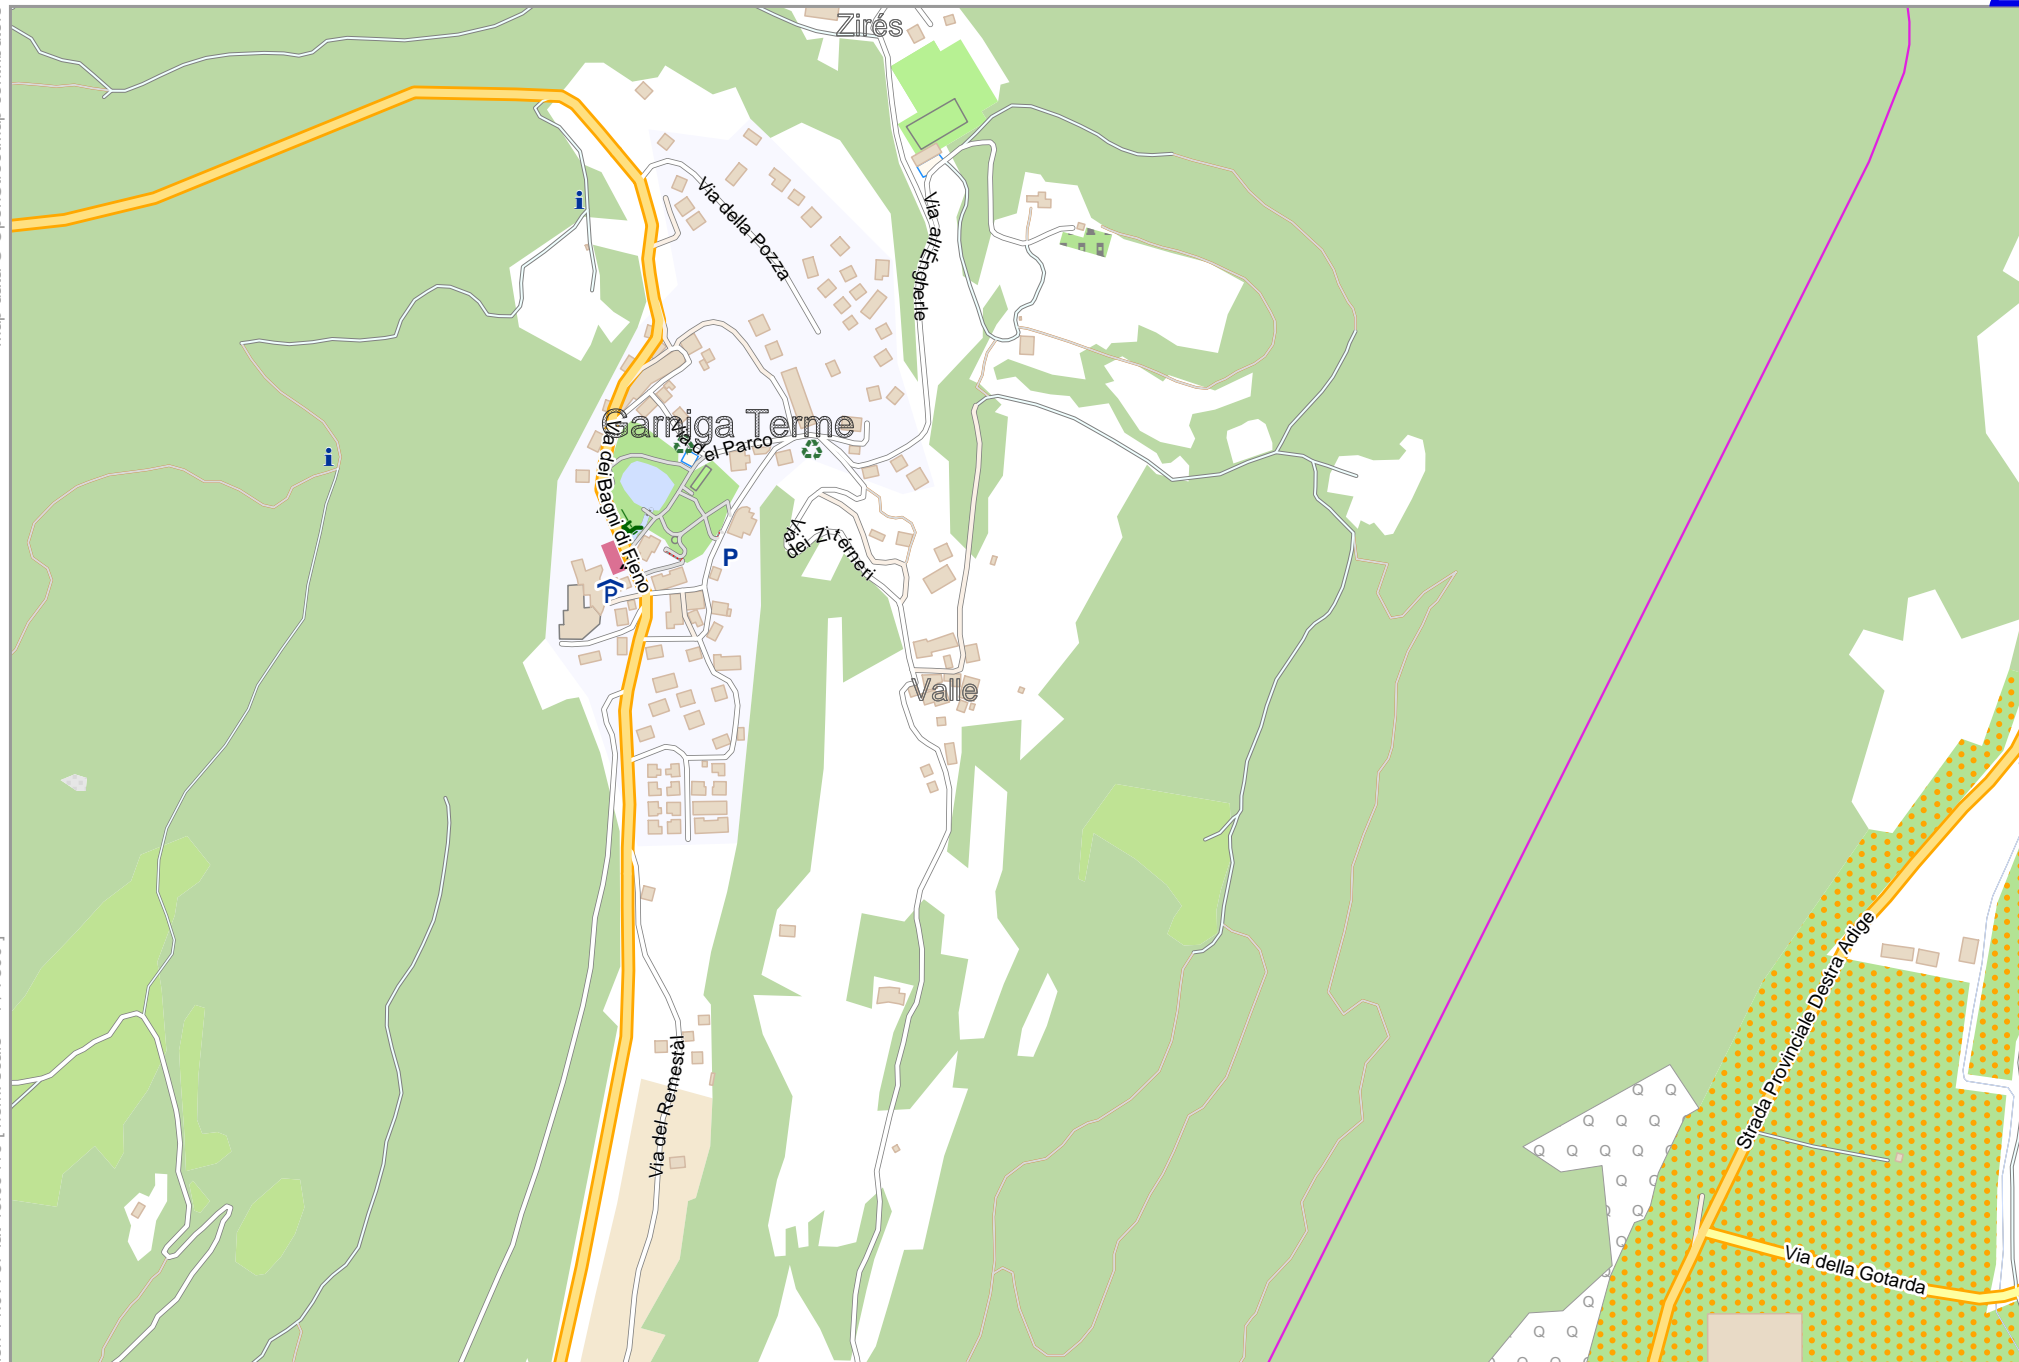

Garniga-Cascata

lon 11.10372 lat 46.00634

Map data © OpenStreetMap contributors

lon 11.07787 lat 45.99419 [nom. scale = 1 / 7500]

lon 11.10372 lat 46.00634

pdfmap_20220312_090536_Garniga_Cascata_11.0907_45.9941_299.pdf

0 100 m 700 m

Map data © OpenStreetMap contributors

lon 11.07787 lat 45.98205 [nom. scale = 1 / 7500]

lon 11.10372 lat 45.99419

pdfmap_20220312_090536_Garniga_Cascata_11.0907_45.9941_299.pdf

0 100 m 700 m