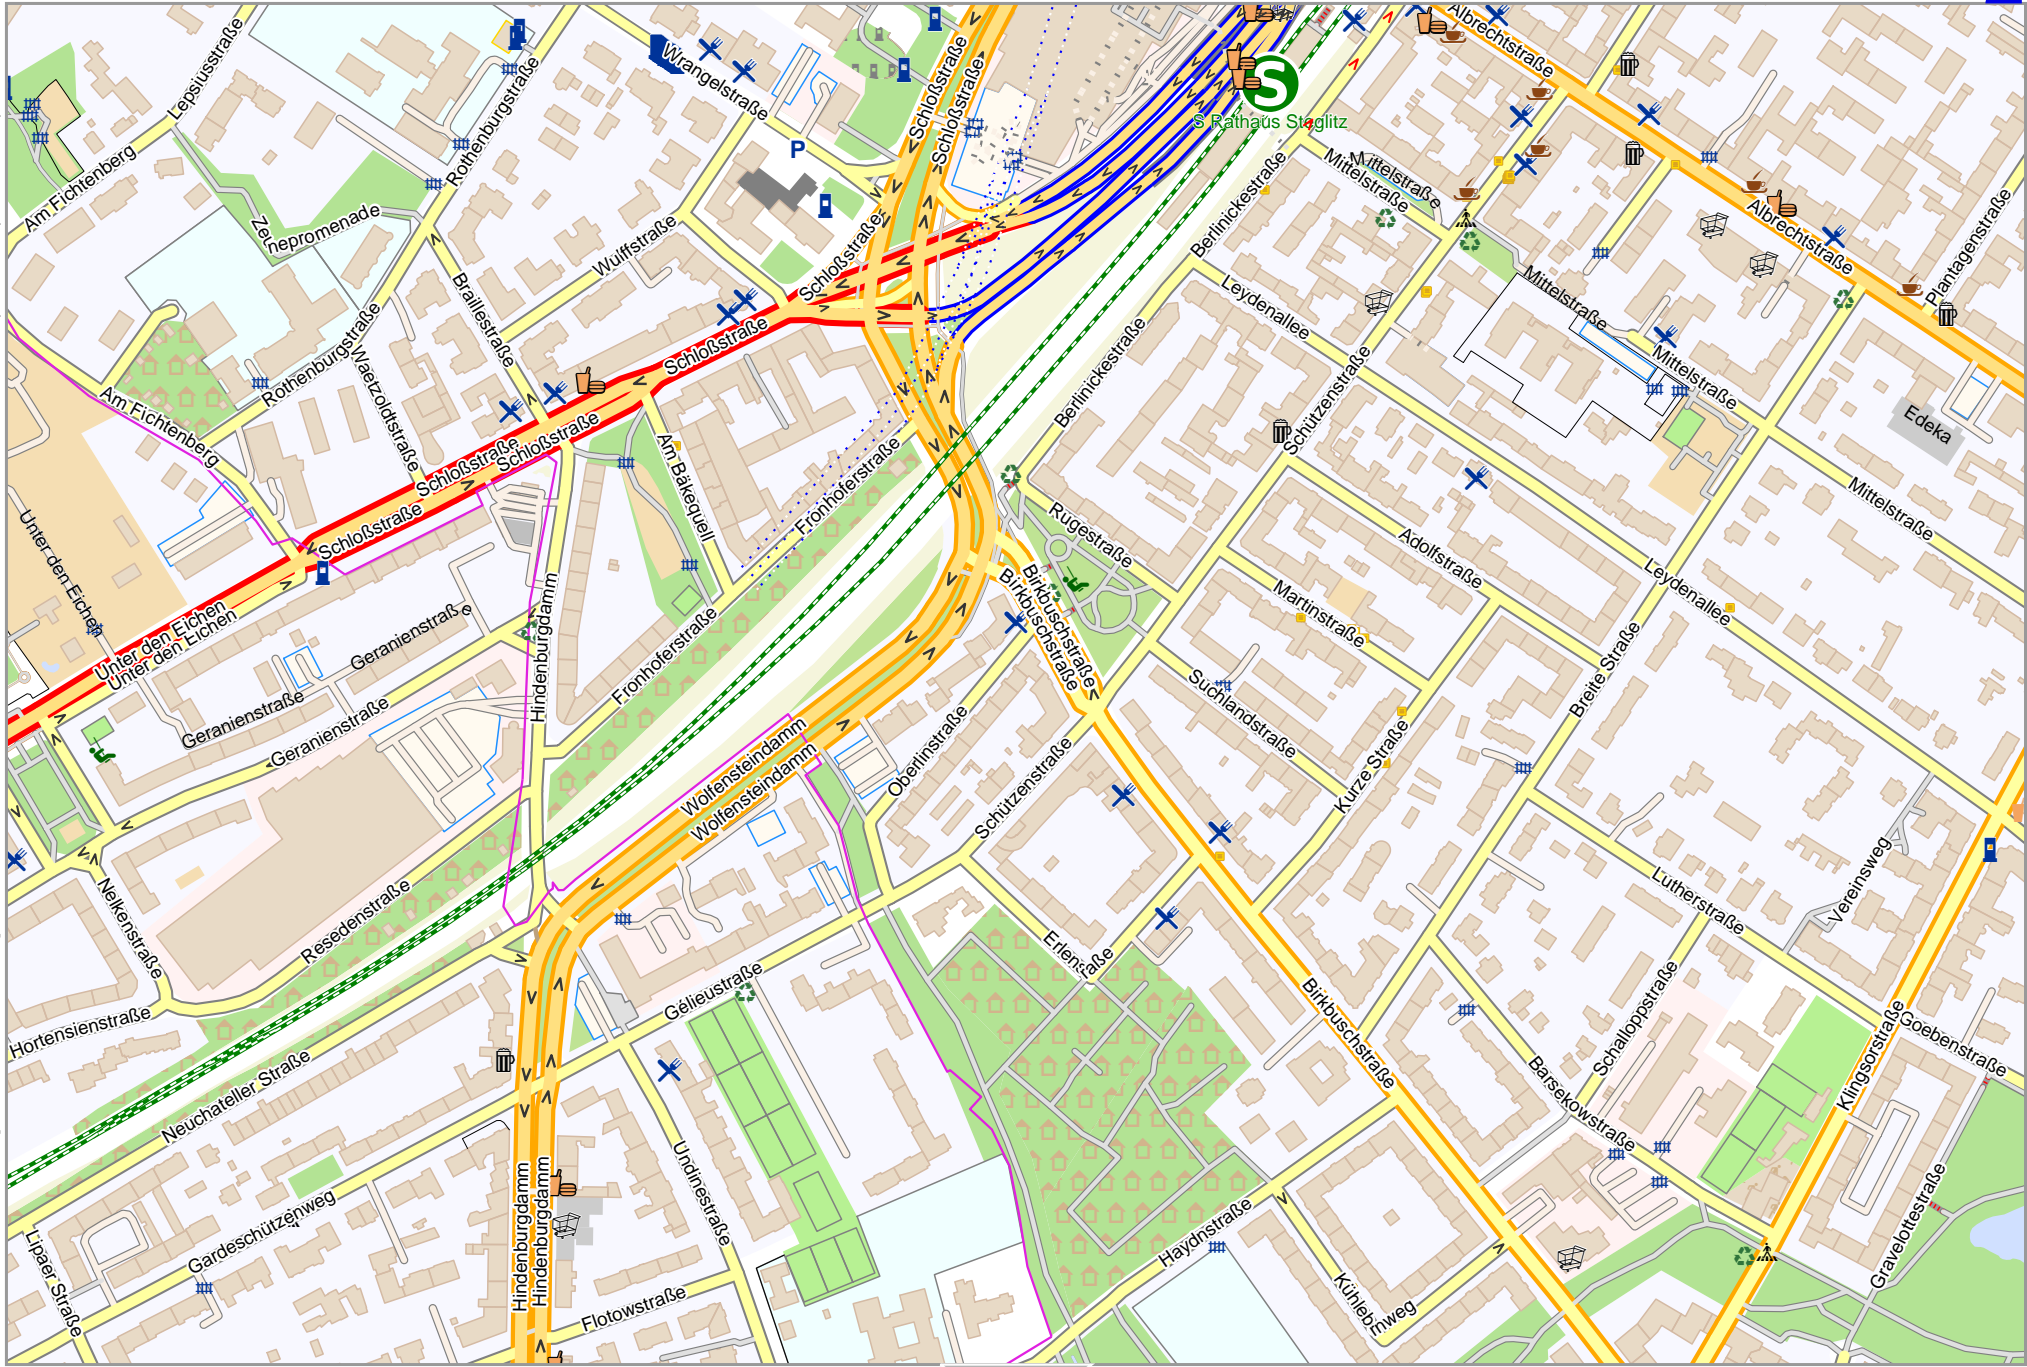

Map data © OpenStreetMap contributors

Map data © OpenStreetMap contributors

lon 13.31021 lat 52.44791 [nom. scale = 1 / 5000]

lon 13.32985 lat 52.45600

pdfmap_20220308_215619_133200_52.4479_862.pdf

0 100 m 500 m

3

Map data © OpenStreetMap contributors

lon 13.31021 lat 52.44027 [nom. scale = 1 / 5000]

0 100 m 500 m

lon 13.32985 lat 52.44936

pdfmap_20220308_215619_133200_52.4479_862.pdf