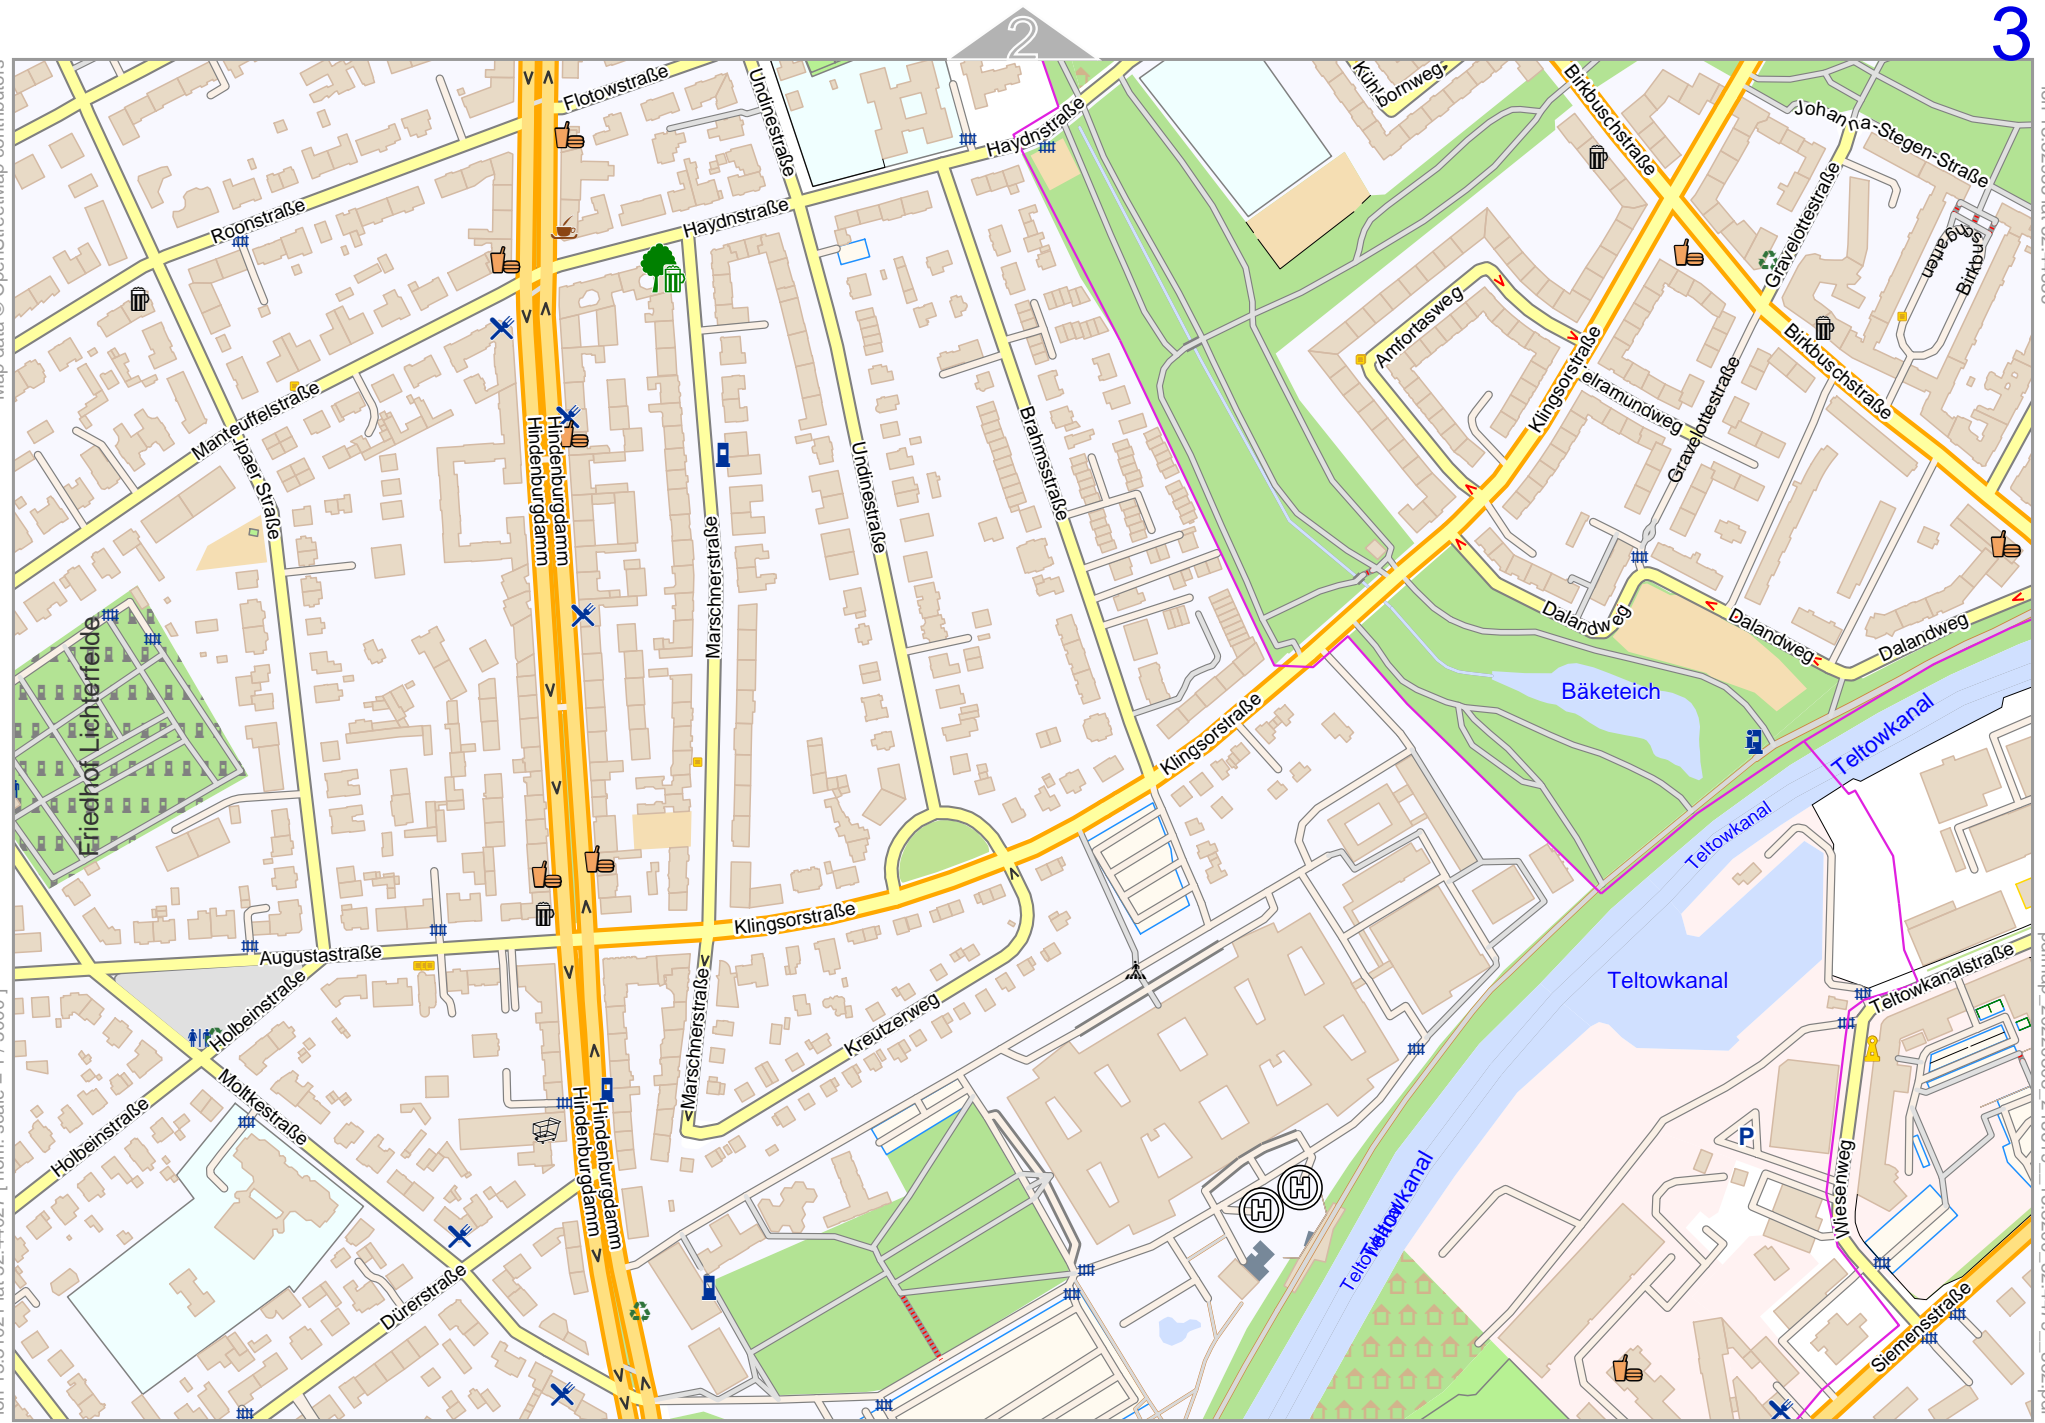

Map data © OpenStreetMap contributors

Map data © OpenStreetMap contributors

lon 13.31021 lat 52.44791 [nom. scale = 1 / 5000]

lon 13.32985 lat 52.45600

pdfmap_20220308_215619_133200_52.4479_862.pdf

0 100 m 500 m

3

Map data © OpenStreetMap contributors

lon 13.31021 lat 52.44027 [nom. scale = 1 / 5000]

0 100 m 500 m

lon 13.32985 lat 52.44936

pdfmap_20220308_215619_133200_52.4479_862.pdf