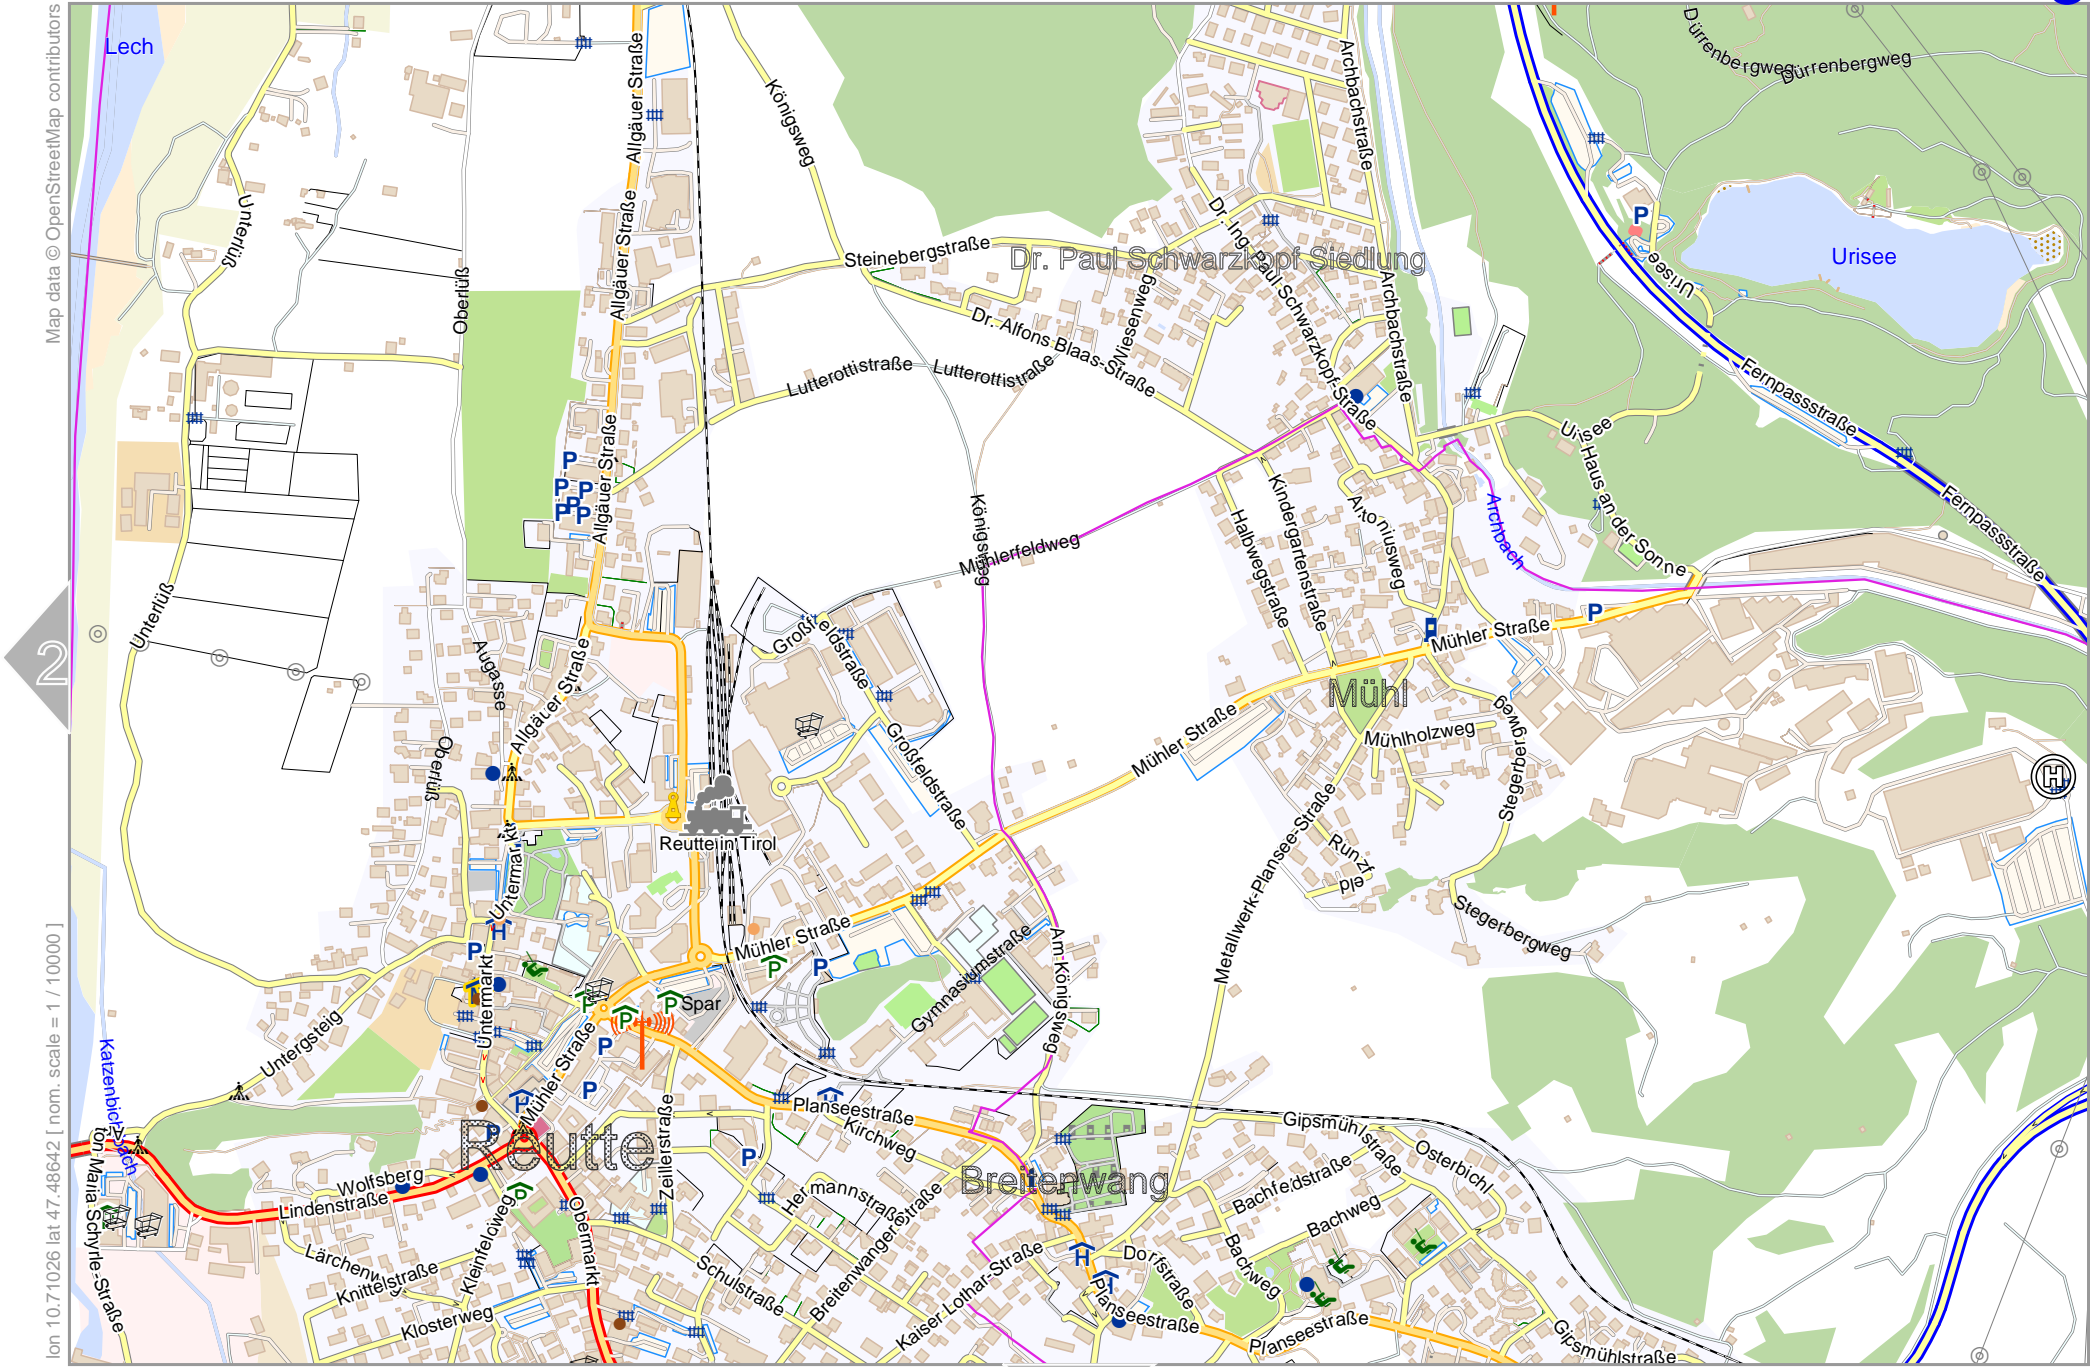

# Reutte

lon 10.74569 lat 47.50261

Map data © OpenStreetMap contributors

pdfmap\_20220306\_144003\_Reutte\_10.7102\_47.4864\_081.pdf

lon 10.67483 lat 47.47023  
[ nom. scale = 1 / 20000 ]

# Reutte

Map data © OpenStreetMap contributors

lon 10.67483 lat 47.48642 [ nom. scale = 1 / 10000 ]

lon 10.71026 lat 47.50261

pdfmap\_20220306\_144003\_Reutte\_10.7102\_47.4864\_081.pdf

# Reutte

Map data © OpenStreetMap contributors

lon 10.71026 lat 47.48642 [ nom. scale = 1 / 10000 ]

lon 10.74569 lat 47.50261

pdfmap\_20220306\_144003\_Reutte\_10.7102\_47.4864\_081.pdf

# Reutte

Map data © OpenStreetMap contributors

lon 10.67483 lat 47.47023 [ nom. scale = 1 / 10000 ]

lon 10.71026 lat 47.48642

pdfmap\_20220306\_144003\_Reutte\_10.7102\_47.4864\_081.pdf