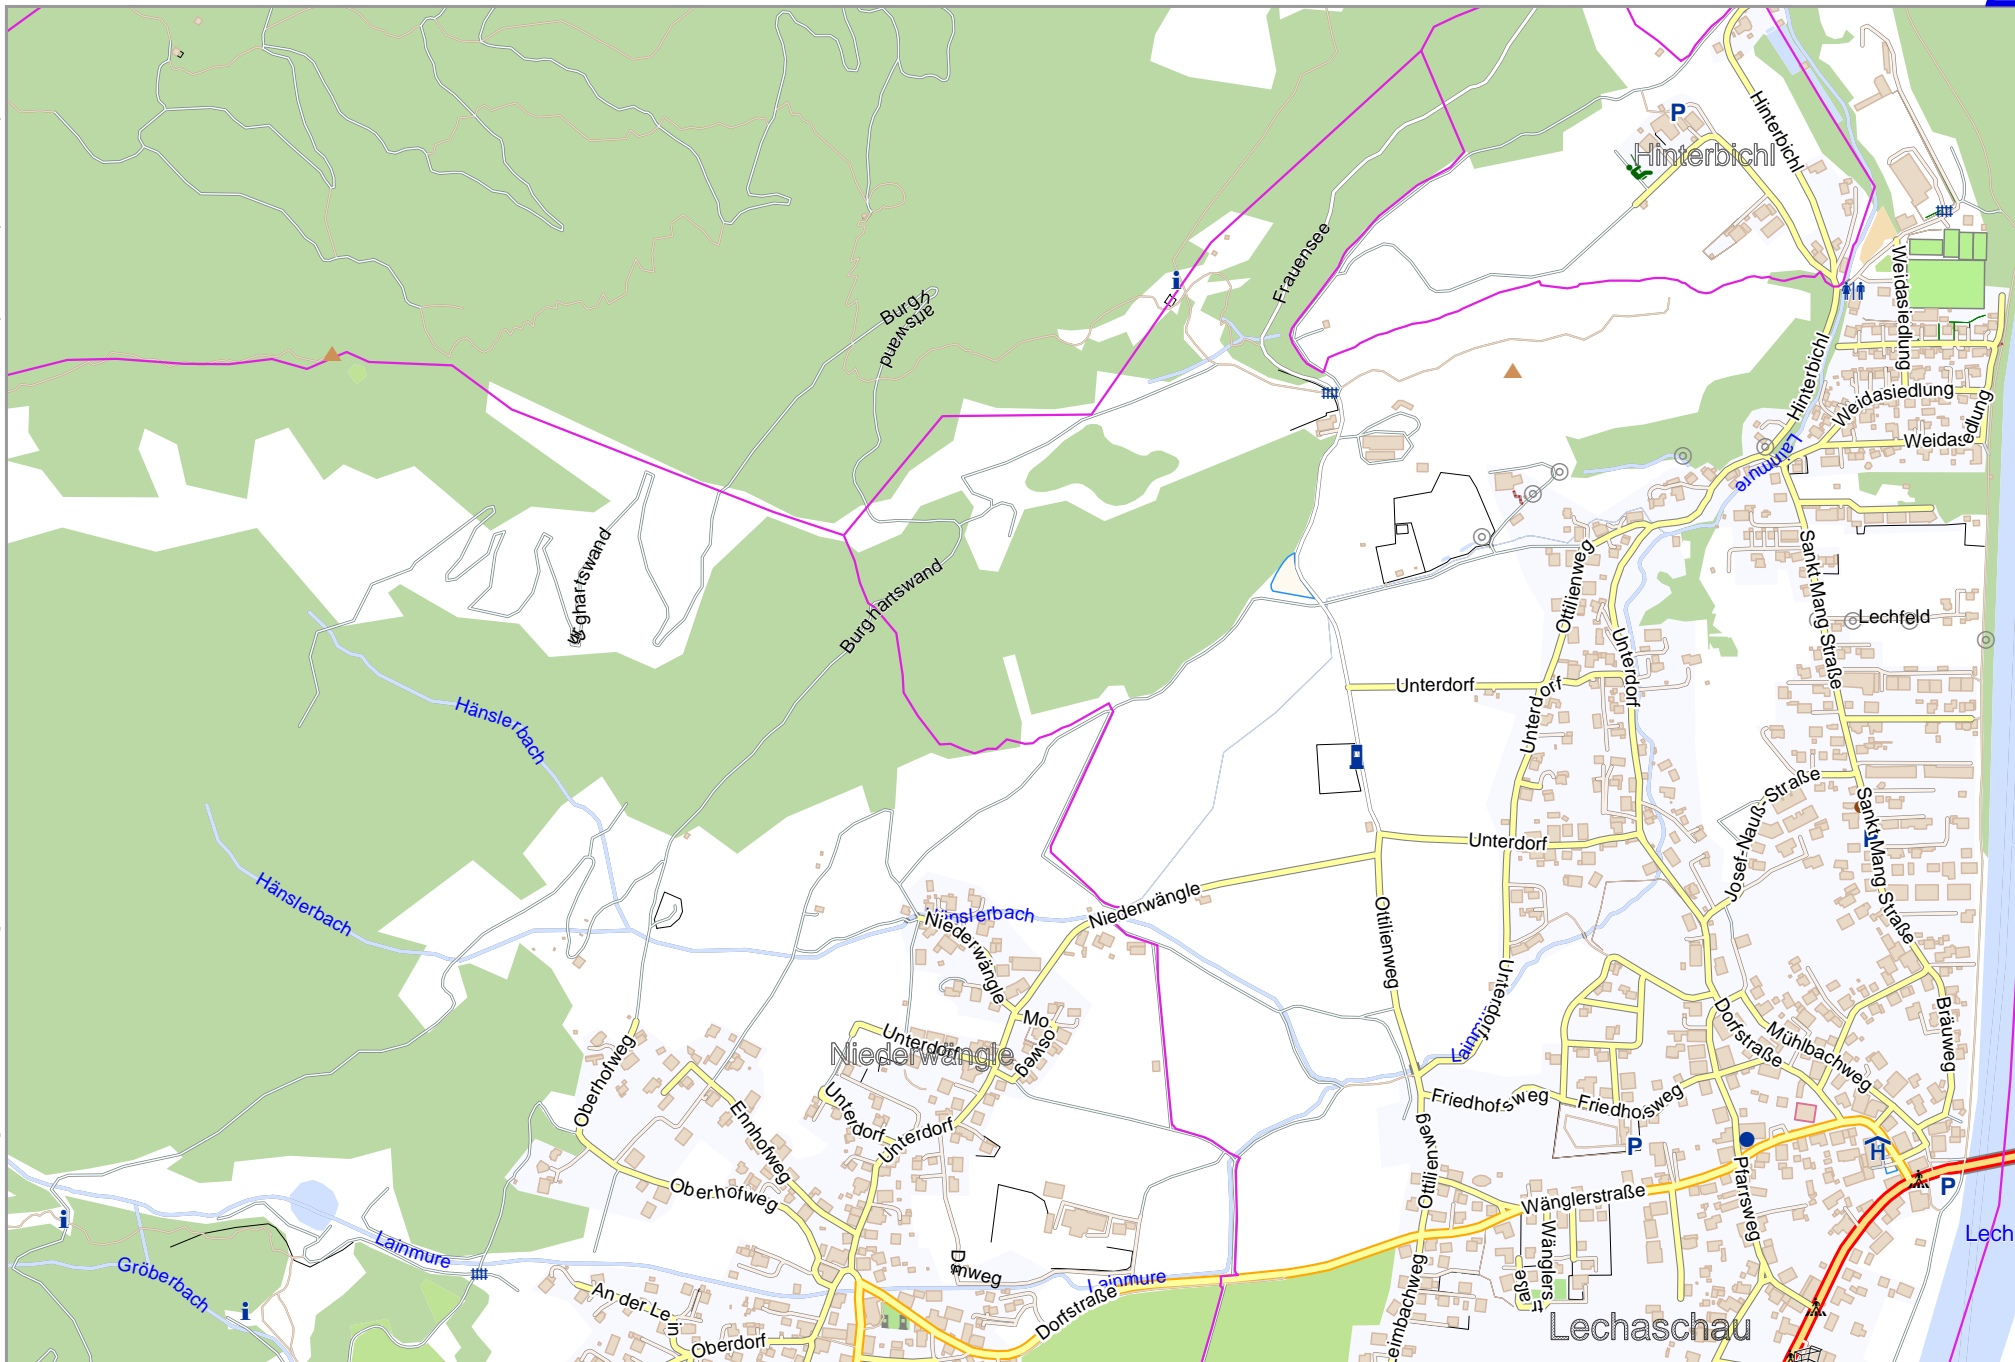

# Reutte

lon 10.74569 lat 47.50261

Map data © OpenStreetMap contributors

pdfmap\_20220306\_144003\_Reutte\_10.7102\_47.4864\_081.pdf

lon 10.67483 lat 47.47023  
[ nom. scale = 1 / 20000 ]

# Reutte

Map data © OpenStreetMap contributors

lon 10.67483 lat 47.48642 [ nom. scale = 1 / 10000 ]

lon 10.71026 lat 47.50261

pdfmap\_20220306\_144003\_Reutte\_10.7102\_47.4864\_081.pdf

# Reutte

Map data © OpenStreetMap contributors

lon 10.71026 lat 47.48642 [ nom. scale = 1 / 10000 ]

lon 10.74569 lat 47.50261

pdfmap\_20220306\_144003\_Reutte\_10.7102\_47.4864\_081.pdf

# Reutte

Map data © OpenStreetMap contributors

lon 10.67483 lat 47.47023 [ nom. scale = 1 / 10000 ]

lon 10.71026 lat 47.48642

pdfmap\_20220306\_144003\_Reutte\_10.7102\_47.4864\_081.pdf