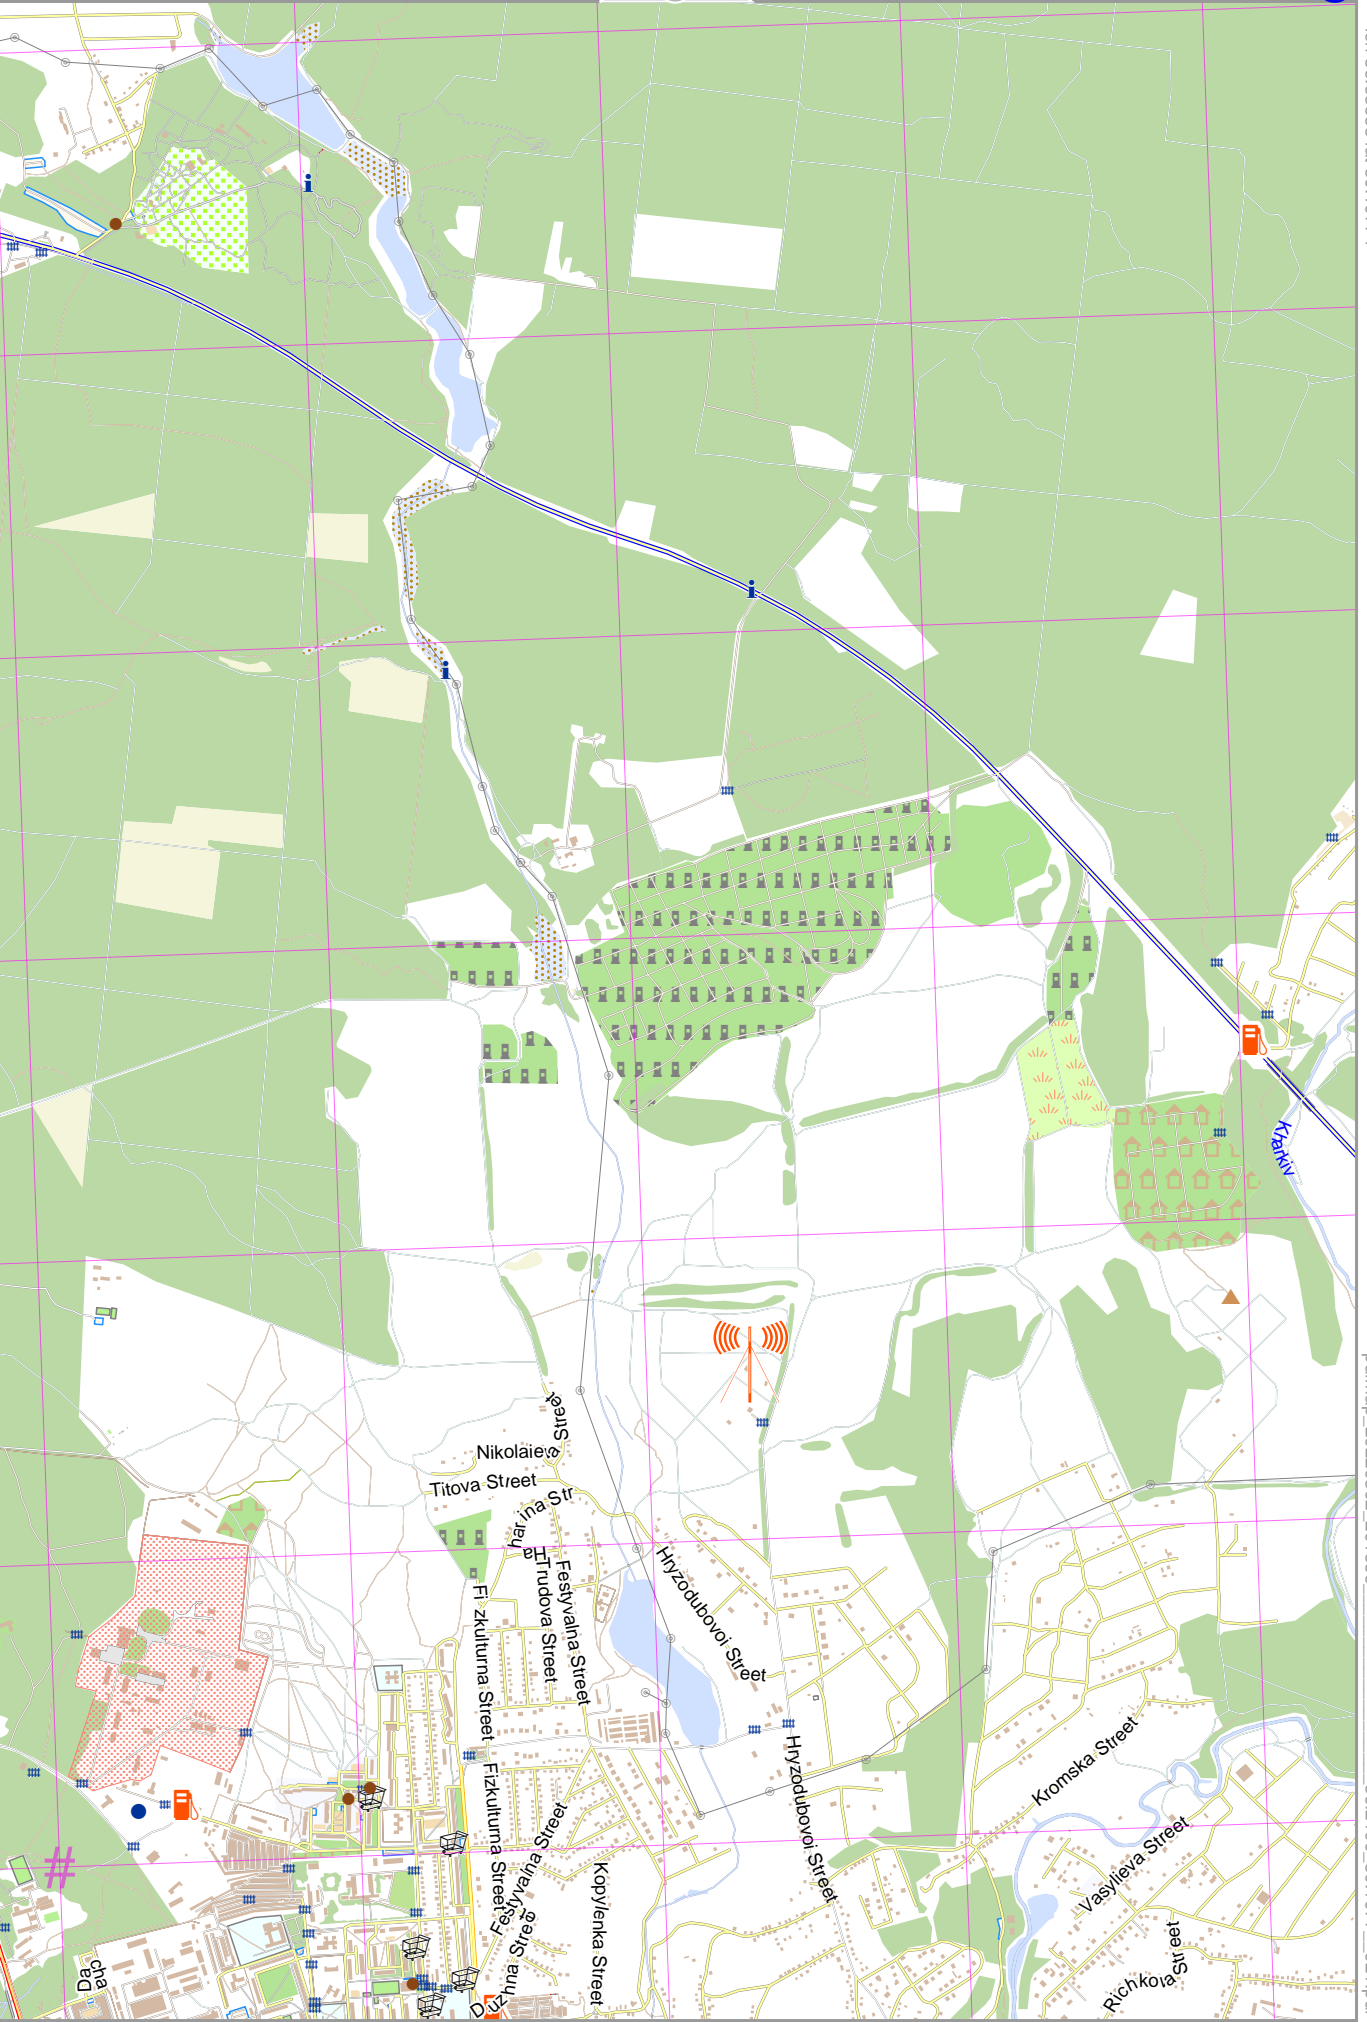

lon 36.33588 lat 50.16775

Map data © OpenStreetMap contributors

pdfmap_20220302_201336

36.2100 50.1077 921.pdf

lon 36.08426 lat 50.04773
[nom. scale = 1 / 100000]

Map data © OpenStreetMap contributors

lon 36.33588 lat 50.16775

4

lon 36.27298 lat 50.10774 [nom. scale = 1 / 250000]

pdfmap_20220302_201336

36.2100_50.1077_921.pdf

UTM: 37 U easting 306.00 km northing 5555.00 km
 UTM-Grid-width = 1000m

Derhachi

Luzhok

Karavan

Zaichenky

UTM: 37 U easting 292.00 km northing 5549.00 km
 UTM-Grid-width = 1000m

UTM: 37 U easting 296.00 km northing 5548.00 km
 UTM-Grid-width = 1000m

Map data © OpenStreetMap contributors

lon 36.21298 lat 50.10774

7

lon 36.21007 lat 50.04773 [nom. scale = 1 / 250000]

pdfmap_20220302_201336

36.2100 50.1077 921.pdf

UTM: 37 U easting 301.00 km northing 5548.00 km
 UTM-Grid-width = 1000m

UTM: 37 U easting 305.00 km northing 5548.00 km
 UTM-Grid-width = 1000m