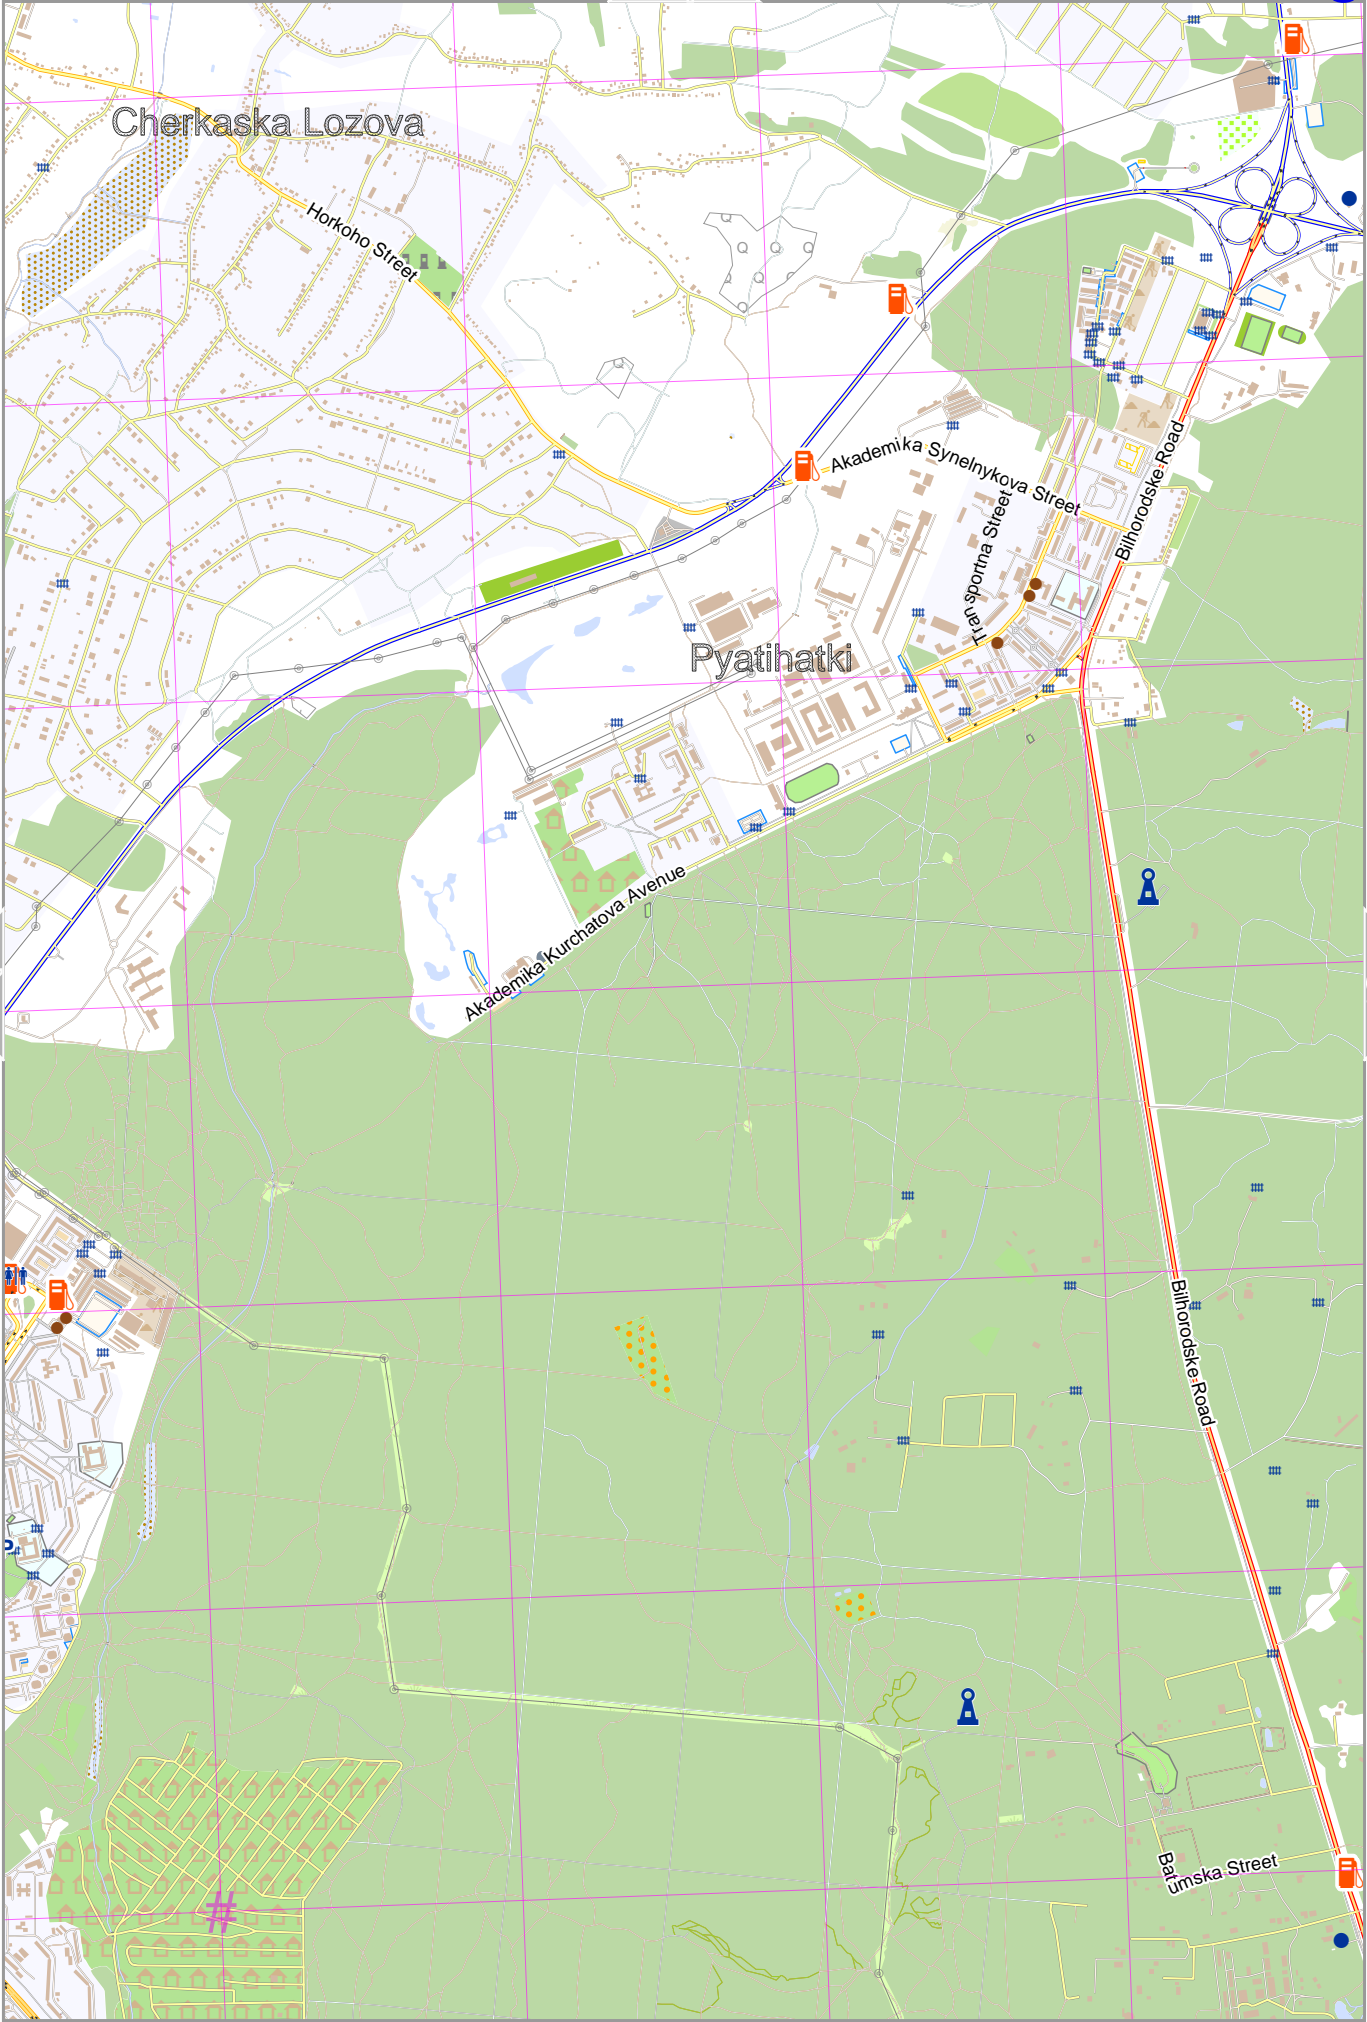

lon 36.33588 lat 50.16775

Map data © OpenStreetMap contributors

pdfmap_20220302_201336

36.2100 50.1077 921.pdf

lon 36.08426 lat 50.04773
[nom. scale = 1 / 100000]

Map data © OpenStreetMap contributors

lon 36.33588 lat 50.16775

4

lon 36.27298 lat 50.10774 [nom. scale = 1 / 250000]

pdfmap_20220302_201336

36.2100_50.1077_921.pdf

UTM: 37 U easting 306.00 km northing 5555.00 km
 UTM-Grid-width = 1000m

Derhachi

Luzhok

Karavan

Zaichenky

UTM: 37 U easting 292.00 km northing 5549.00 km
 UTM-Grid-width = 1000m

UTM: 37 U easting 296.00 km northing 5548.00 km
 UTM-Grid-width = 1000m

Map data © OpenStreetMap contributors

lon 36.21298 lat 50.10774

7

lon 36.21007 lat 50.04773 [nom. scale = 1 / 250000]

pdfmap_20220302_201336

36.2100 50.1077 921.pdf

UTM: 37 U easting 301.00 km northing 5548.00 km
 UTM-Grid-width = 1000m

UTM: 37 U easting 305.00 km northing 5548.00 km
 UTM-Grid-width = 1000m