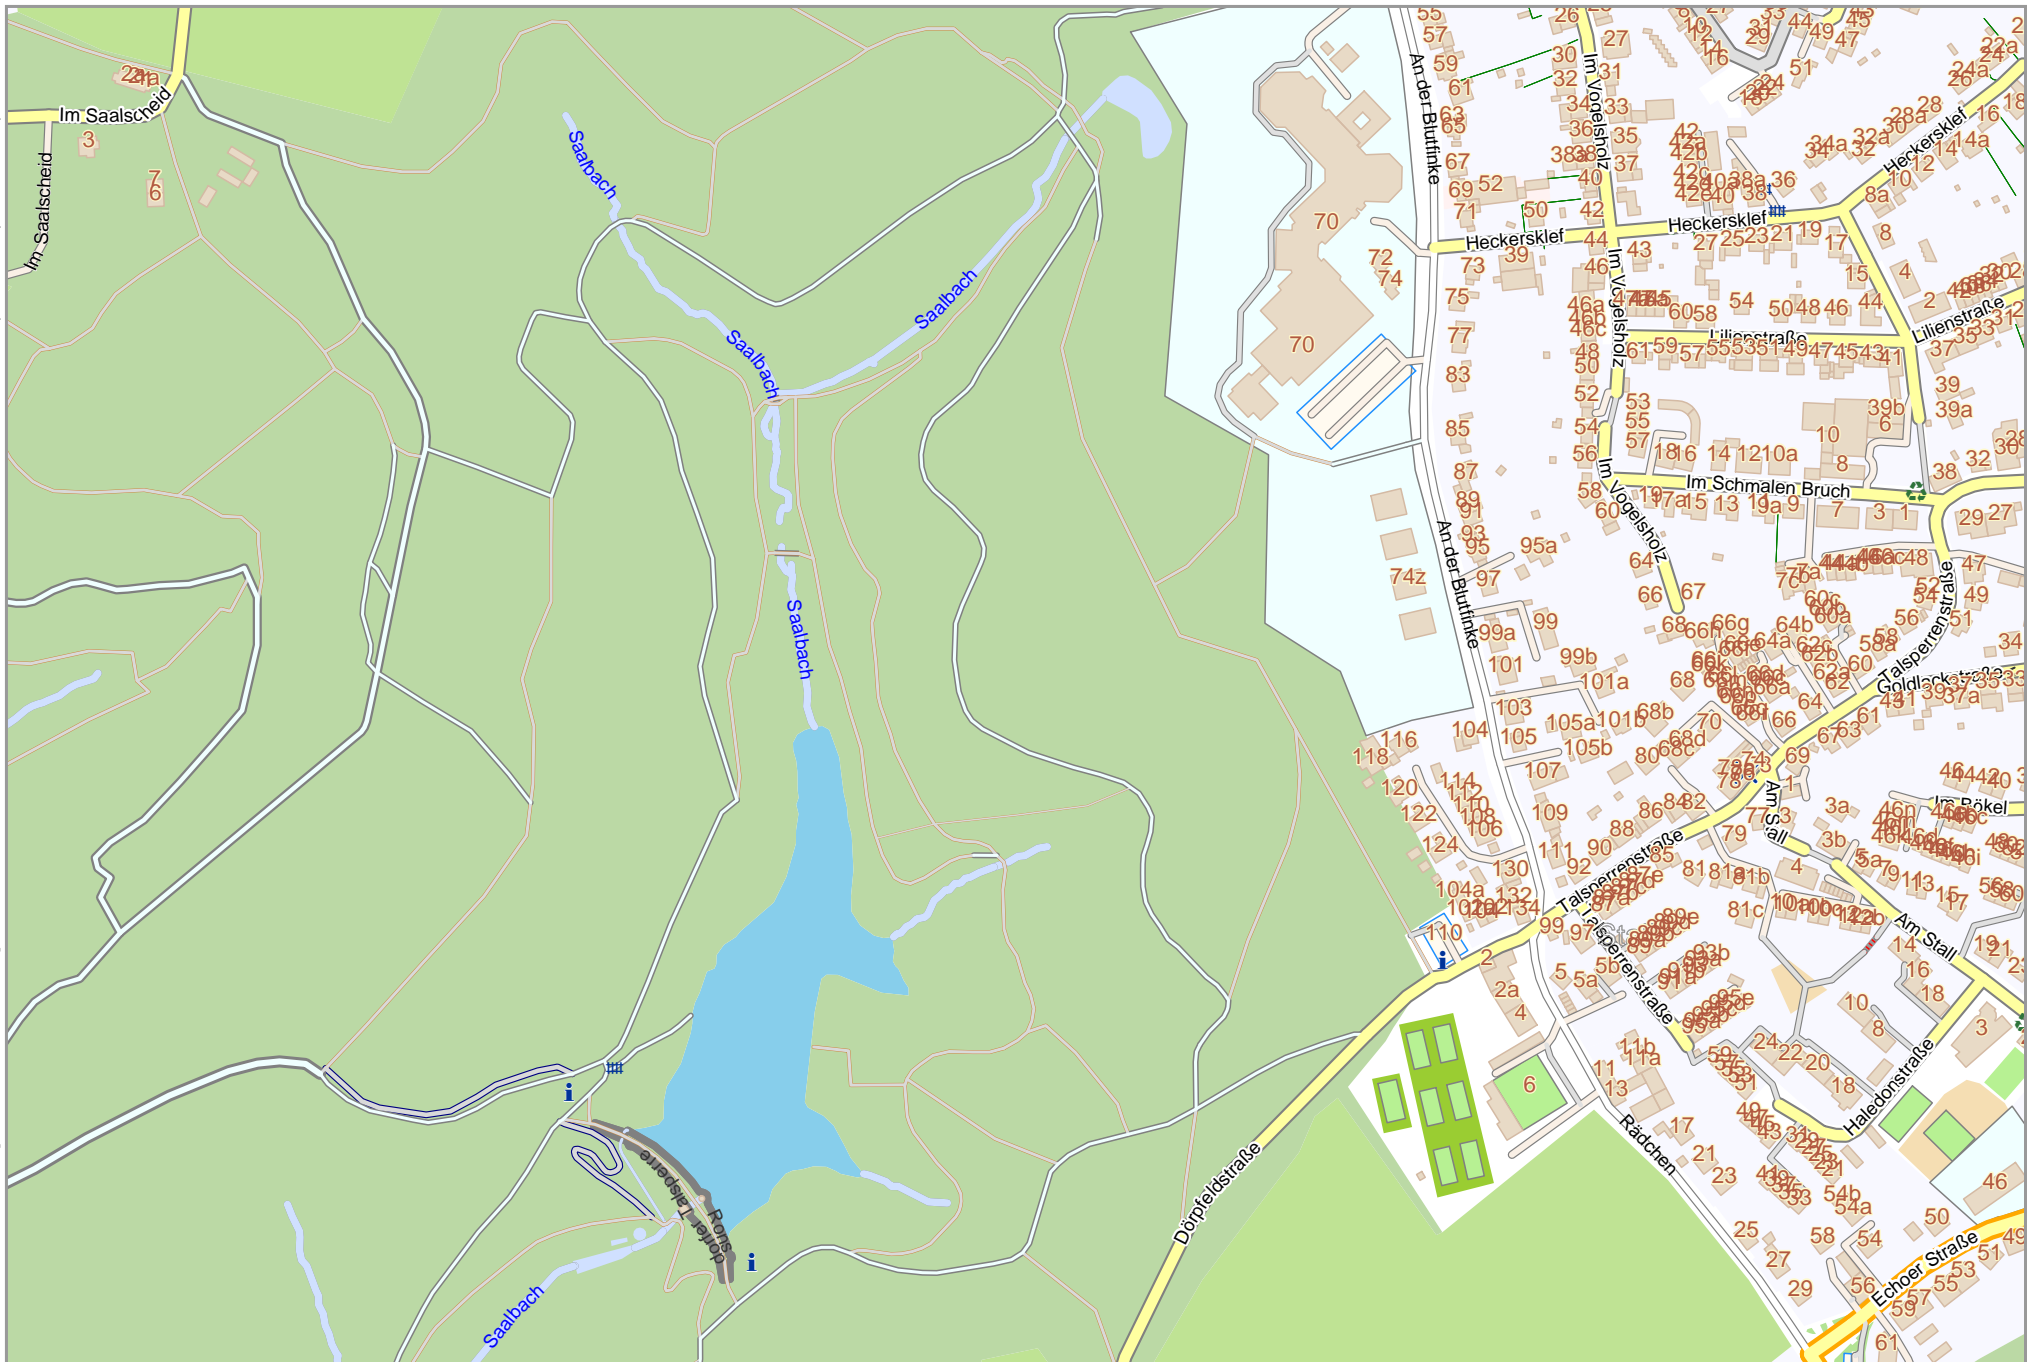

Kabelplan

Map data © OpenStreetMap contributors

lon 7.17708 lat 51.21813 [nom. scale = 1 / 5000]

lon 7.19619 lat 51.22622

pdfmap_20220227_231354_Kabelplan_7.18663_51.2221_821.pdf

0 100 m 500 m