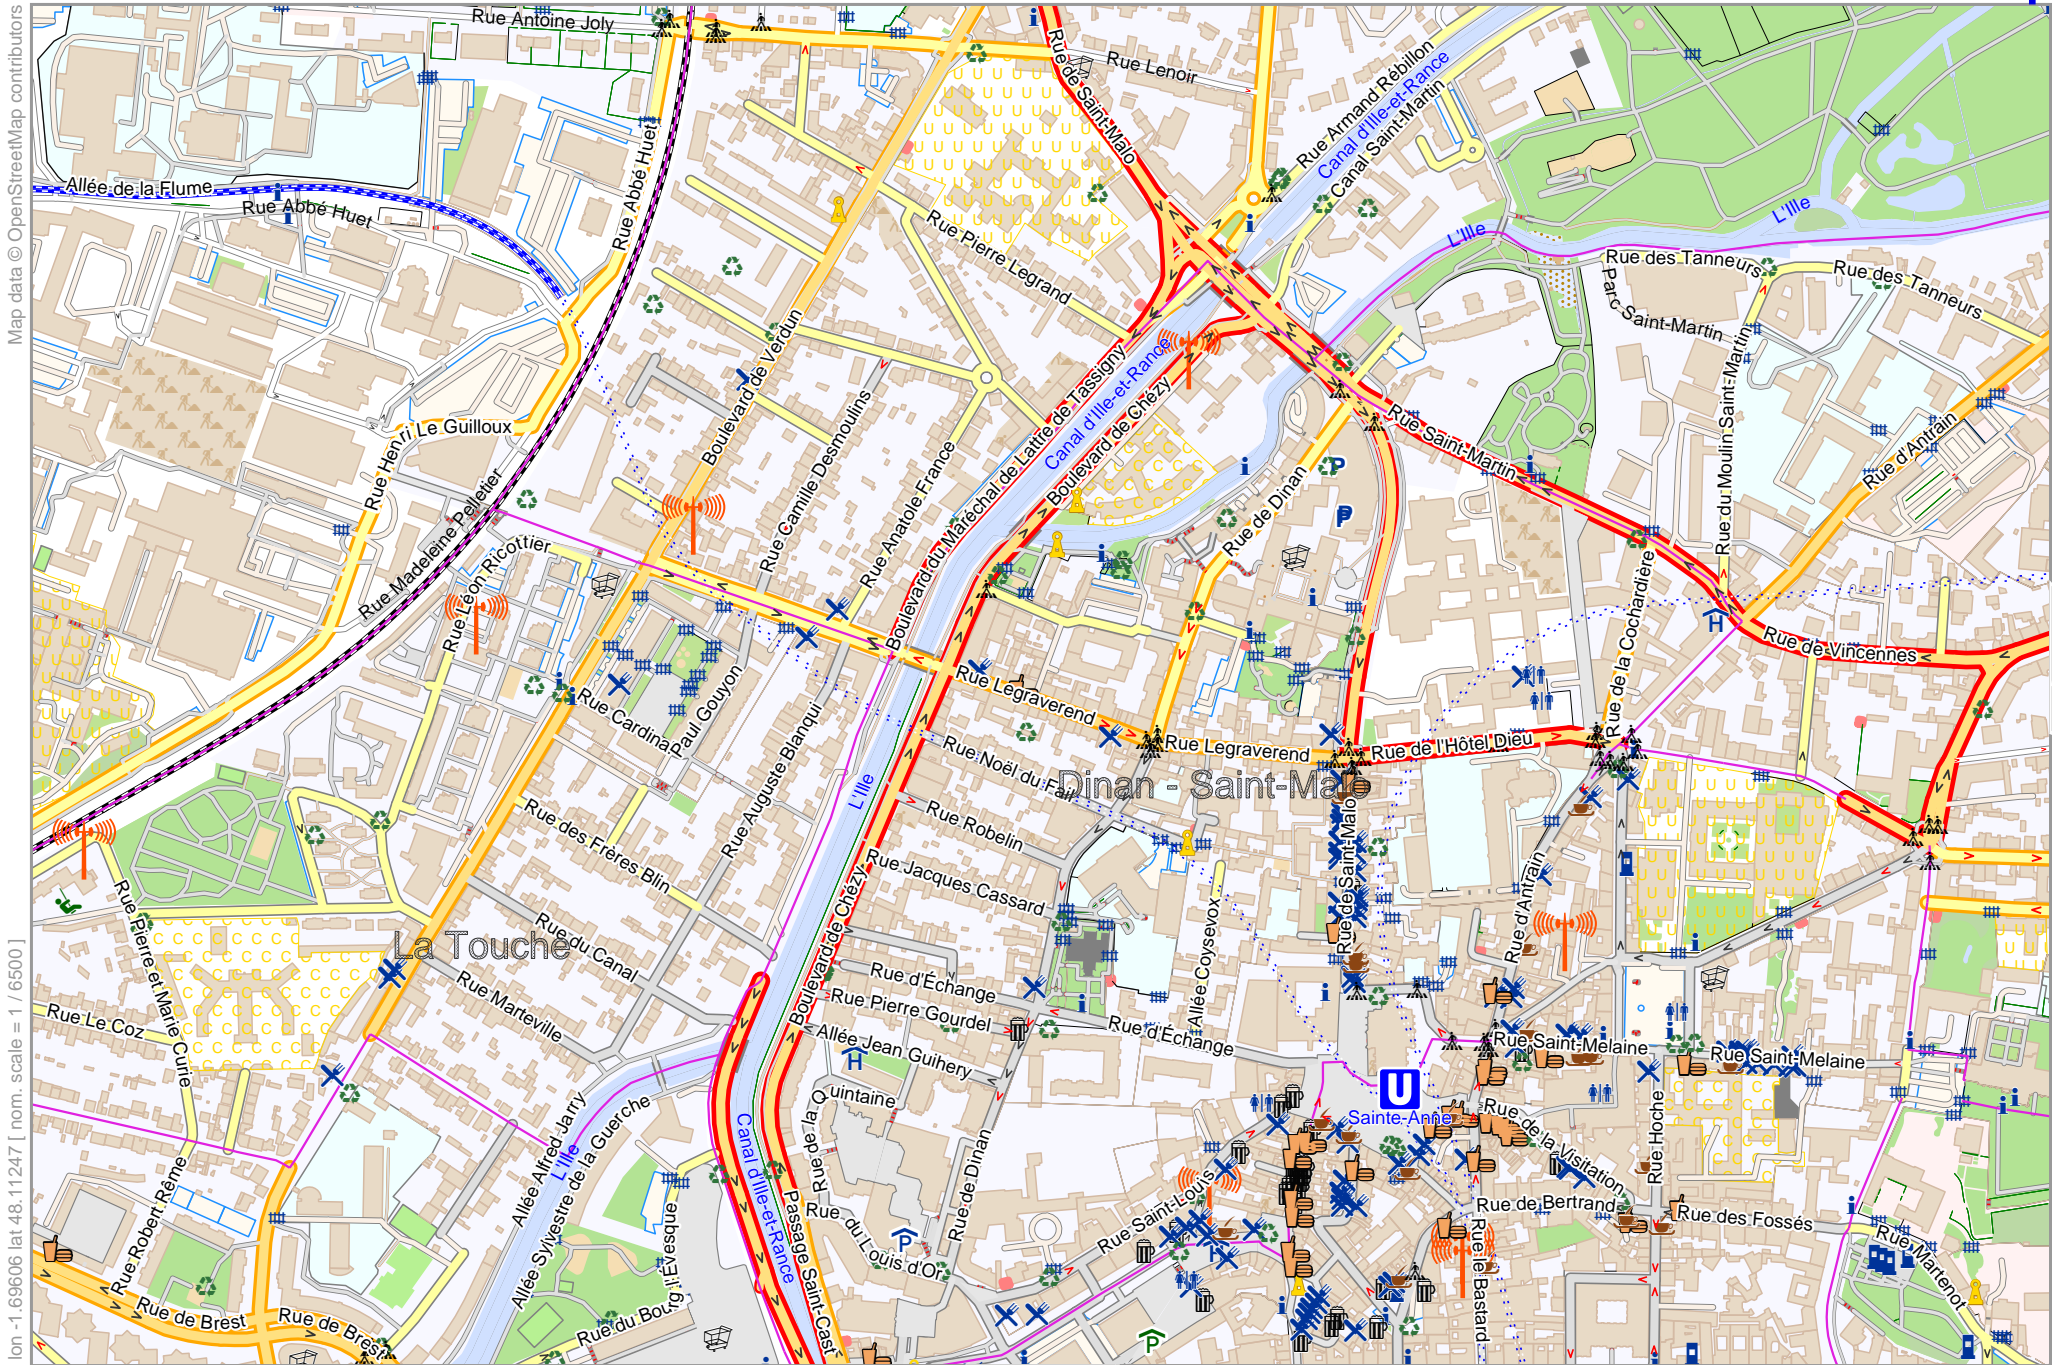

Rennes

Map data © OpenStreetMap contributors

lon -1.69606 lat 48.11247 [nom. scale = 1 / 6500]

lon -1.67275 lat 48.12299

pdfmap_20220227_100659_Rennes_-1.6727_48.1124_619.pdf

0 100 m 600 m

Rennes

Map data © OpenStreetMap contributors

lon -1.67275 lat 48.11247 [nom. scale = 1 / 6500]

lon -1.64945 lat 48.12299

pdfmap_20220227_100659_Rennes_-1.6727_48.1124_619.pdf

0 100 m 600 m

Rennes

Map data © OpenStreetMap contributors

lon -1.67275 lat 48.11247

lon -1.69606 lat 48.10195 [nom. scale = 1 / 6500]

pdfmap 20220227_100659_Rennes_-1.6727_48.1124_619.pdf

0 100 m 600 m

Rennes

Map data © OpenStreetMap contributors

lon -1.67275 lat 48.10195 [nom. scale = 1 / 6500]

0 100 m 600 m

lon -1.64945 lat 48.11247 pdfmap_20220227_100659_Rennes_-1.6727_48.1124_619.pdf