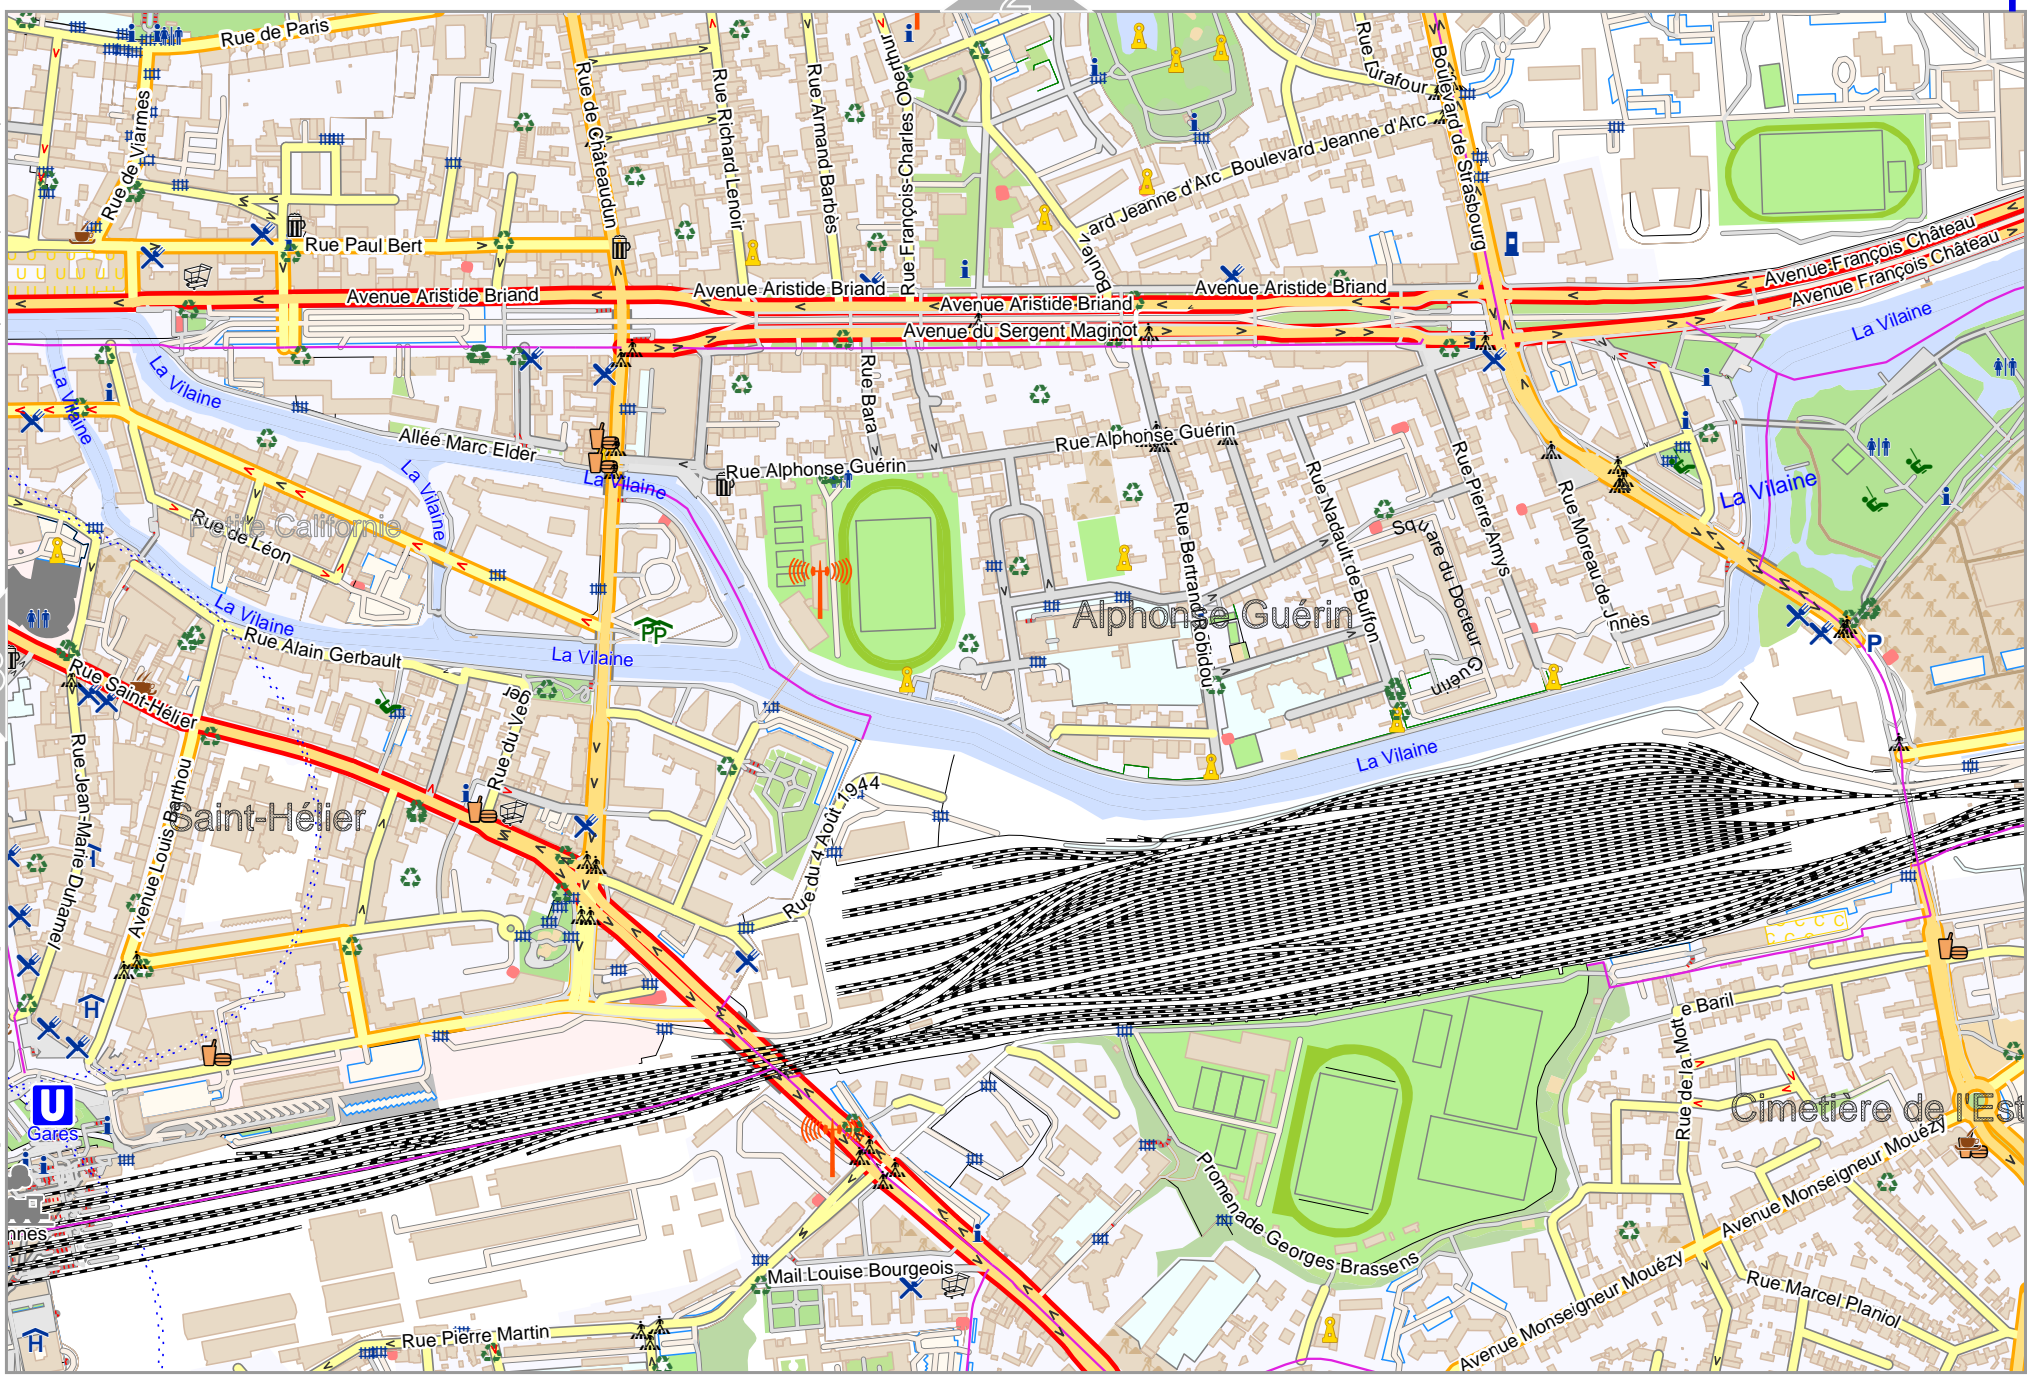

Rennes

Map data © OpenStreetMap contributors

lon -1.69606 lat 48.11247 [nom. scale = 1 / 6500]

lon -1.67275 lat 48.12299

pdfmap_20220227_100659_Rennes_-1.6727_48.1124_619.pdf

0 100 m 600 m

Rennes

Map data © OpenStreetMap contributors

lon -1.67275 lat 48.11247 [nom. scale = 1 / 6500]

lon -1.64945 lat 48.12299

pdfmap_20220227_100659_Rennes_-1.6727_48.1124_619.pdf

0 100 m 600 m

Rennes

Map data © OpenStreetMap contributors

lon -1.67275 lat 48.11247

lon -1.69606 lat 48.10195 [nom. scale = 1 / 6500]

pdfmap 20220227_100659_Rennes_-1.6727_48.1124_619.pdf

0 100 m 600 m

Rennes

Map data © OpenStreetMap contributors

lon -1.67275 lat 48.10195 [nom. scale = 1 / 6500]

0 100 m 600 m

lon -1.64945 lat 48.11247 pdfmap_20220227_100659_Rennes_-1.6727_48.1124_619.pdf